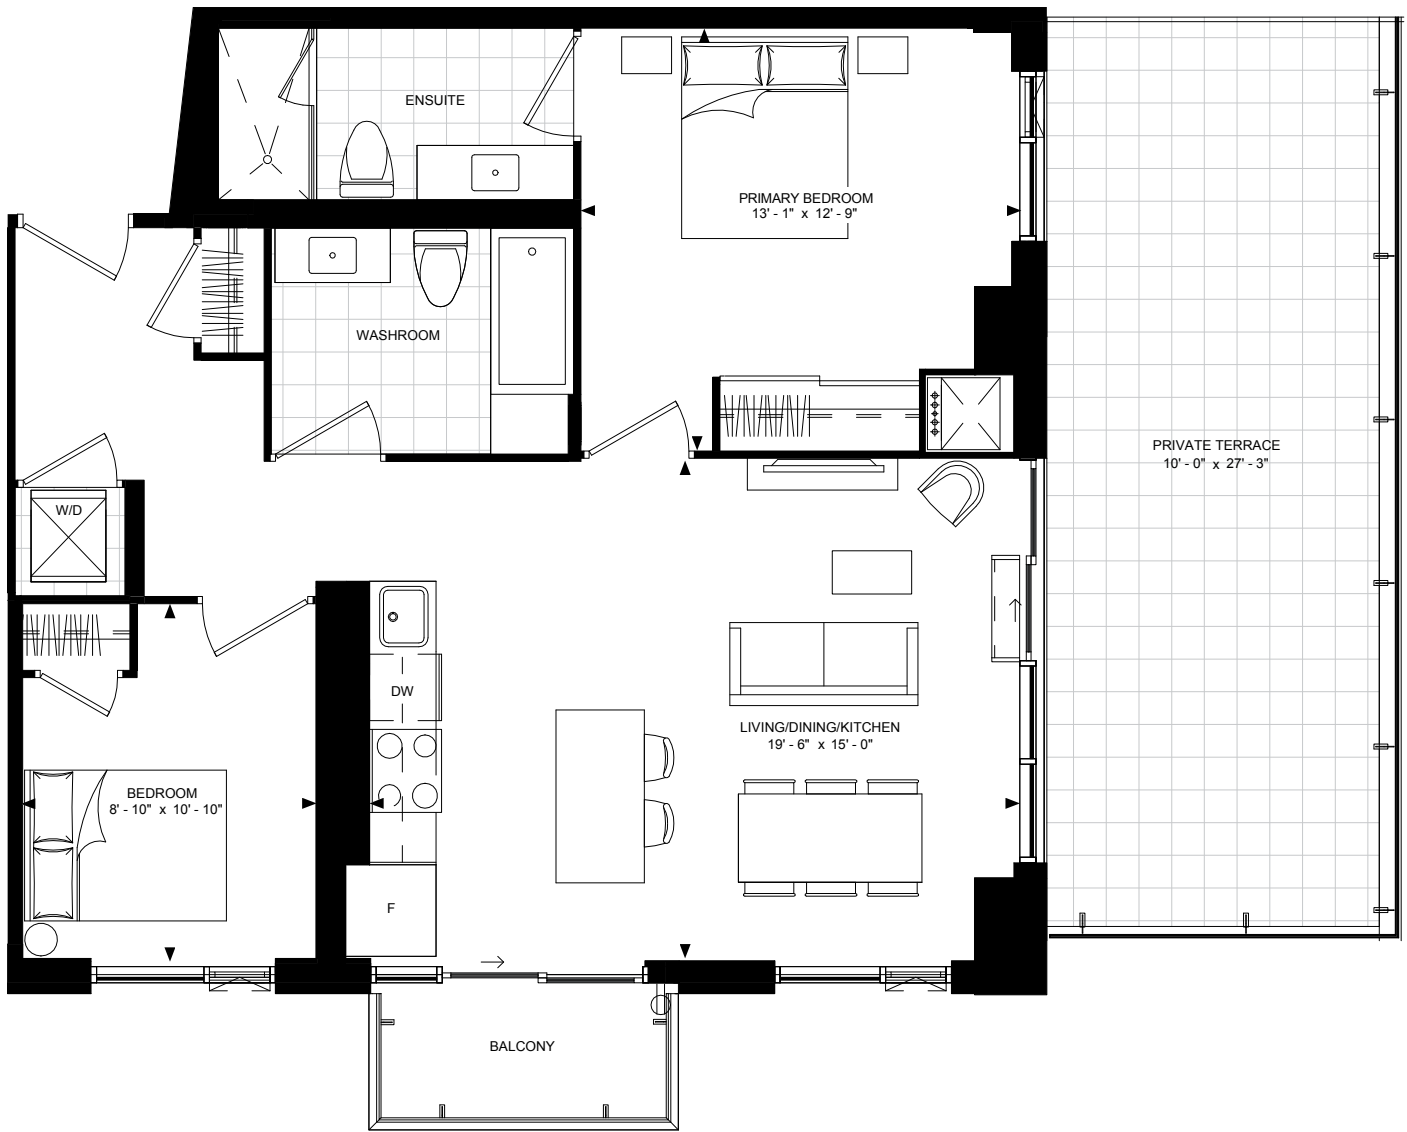

2-R Terrace

2 Bedroom | 870 SQ.FT.

FLOOR 8