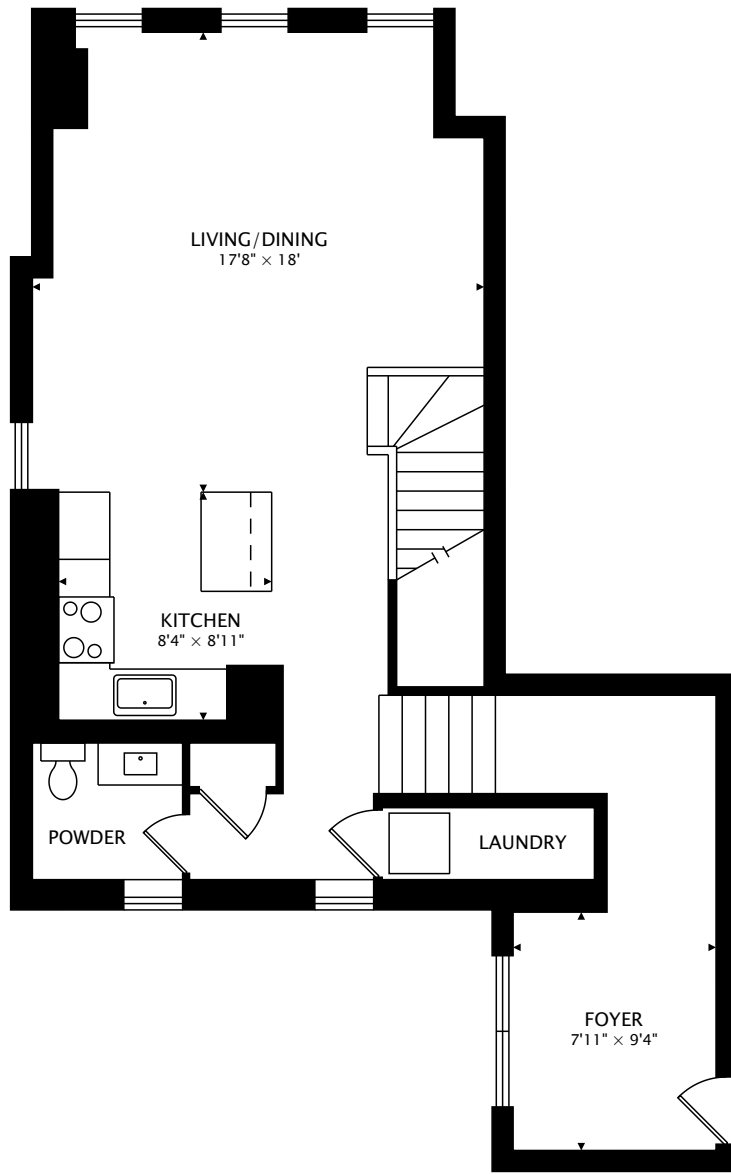

1 YORKVILLE AVENUE #309
TORONTO, ONTARIO M4W 1L1

MAIN
830 sq ft

SECOND
583 sq ft

TOTAL
1413 sq ft