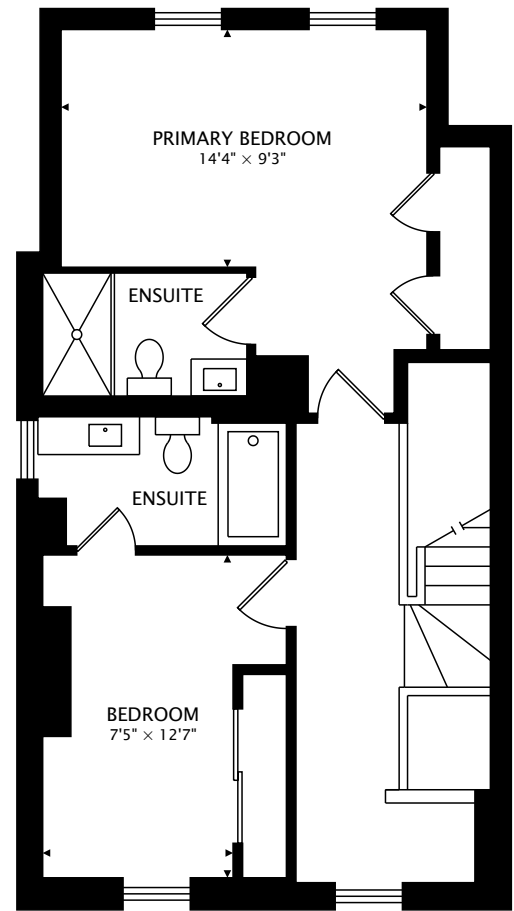

1 YORKVILLE AVENUE #309
TORONTO, ONTARIO M4W 1L1

MAIN
830 sq ft

SECOND
583 sq ft

TOTAL
1413 sq ft