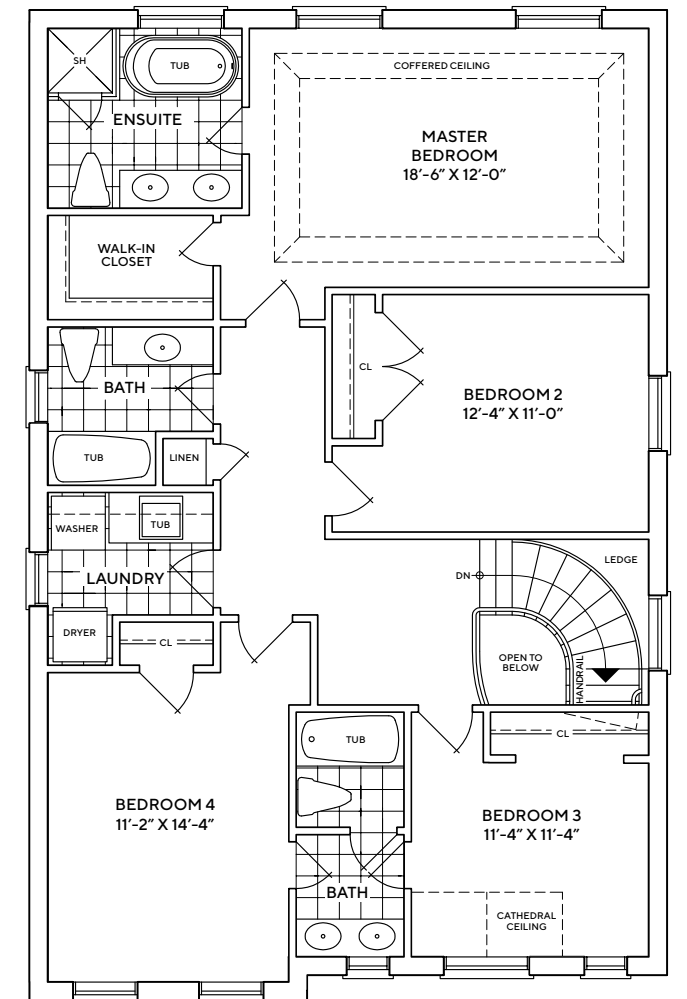

40-2350

2,350 SQ.FT. | 4 BEDROOMS | 3.5 BATHS

SPECTACULAR FINISHES:

- COFFERED CEILINGS
- FLEX SPACE
- OPEN STAIRCASE TO BASEMENT
- CATHEDRAL CEILINGS

BASEMENT ELEVATION A, B, C

GROUND FLOOR ELEVATION A, B, C

SECOND FLOOR ELEVATION A

SECOND FLOOR ELEVATION B

SECOND FLOOR ELEVATION C