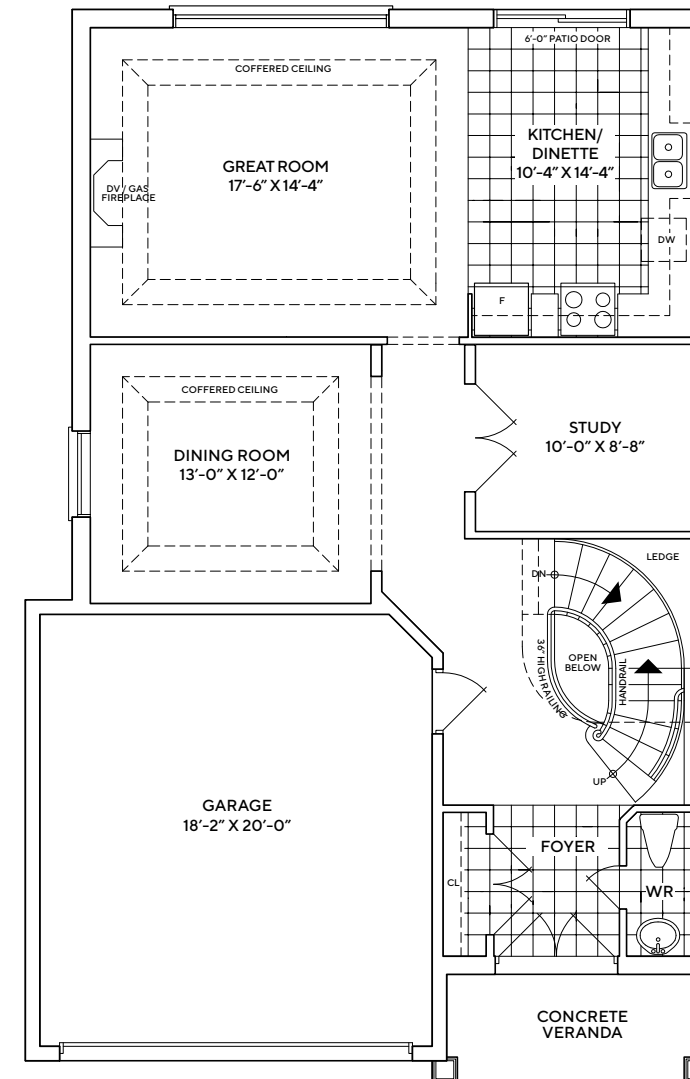

40-2350

2,350 SQ.FT. | 4 BEDROOMS | 3.5 BATHS

SPECTACULAR FINISHES:

- COFFERED CEILINGS
- FLEX SPACE
- OPEN STAIRCASE TO BASEMENT
- CATHEDRAL CEILINGS

BASEMENT ELEVATION A, B, C

GROUND FLOOR ELEVATION A, B, C

SECOND FLOOR ELEVATION A

SECOND FLOOR ELEVATION B

SECOND FLOOR ELEVATION C