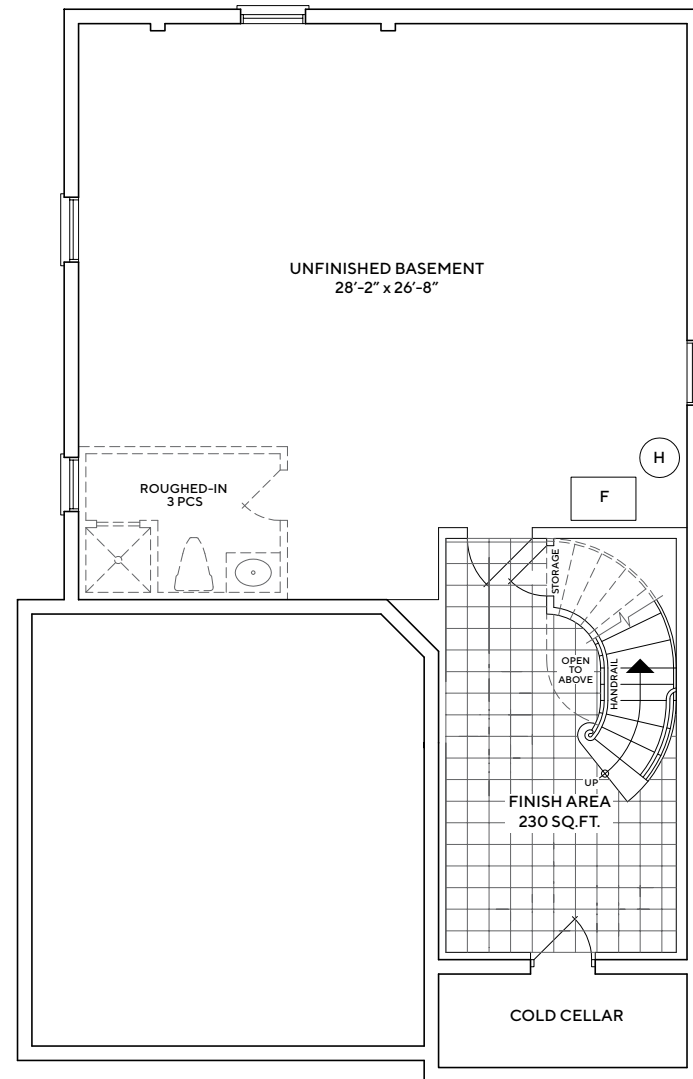

40-2350

2,350 SQ.FT. | 4 BEDROOMS | 3.5 BATHS

SPECTACULAR FINISHES:

- COFFERED CEILINGS
- FLEX SPACE
- OPEN STAIRCASE TO BASEMENT
- CATHEDRAL CEILINGS

BASEMENT ELEVATION A, B, C

GROUND FLOOR ELEVATION A, B, C

SECOND FLOOR ELEVATION A

SECOND FLOOR ELEVATION B

SECOND FLOOR ELEVATION C