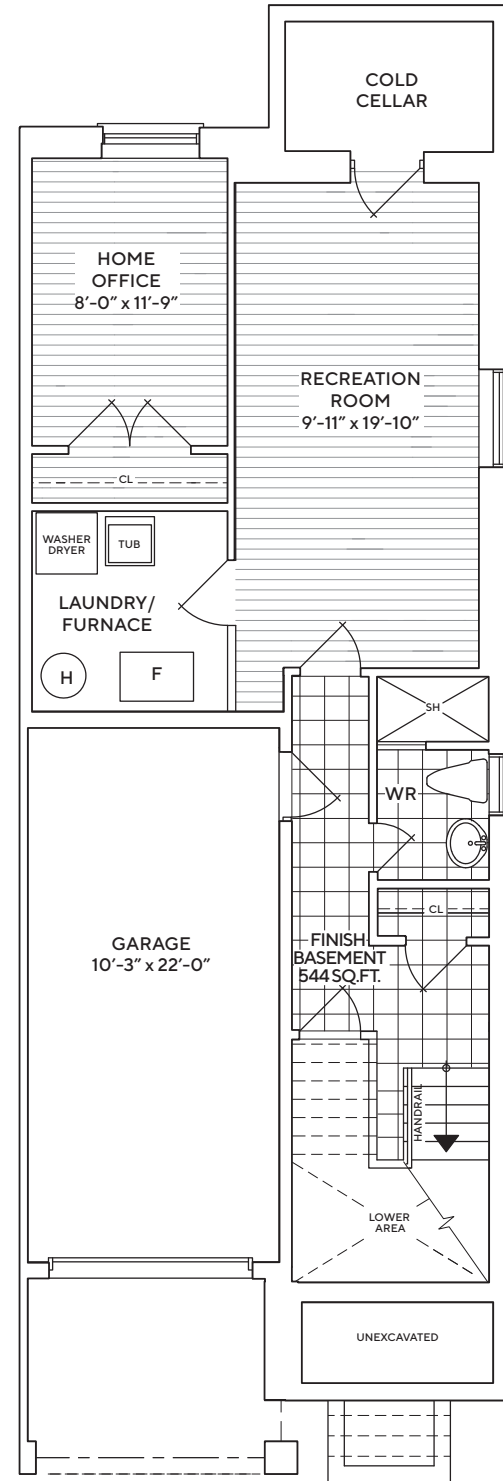

PLAZA®

KING EAST

ESTATES

TH-2030

2,030 SQ.FT. | 3 BEDROOMS | 2 BATHS, 2 POWDER ROOMS

TH-2030

2,030 SQ.FT. | 3 BEDROOMS | 2 BATHS, 2 POWDER ROOMS

BASEMENT ELEVATION A

*OPTIONAL BASEMENT ELEVATION A

GROUND FLOOR ELEVATION A

SECOND FLOOR ELEVATION A

SECOND FLOOR ELEVATION B