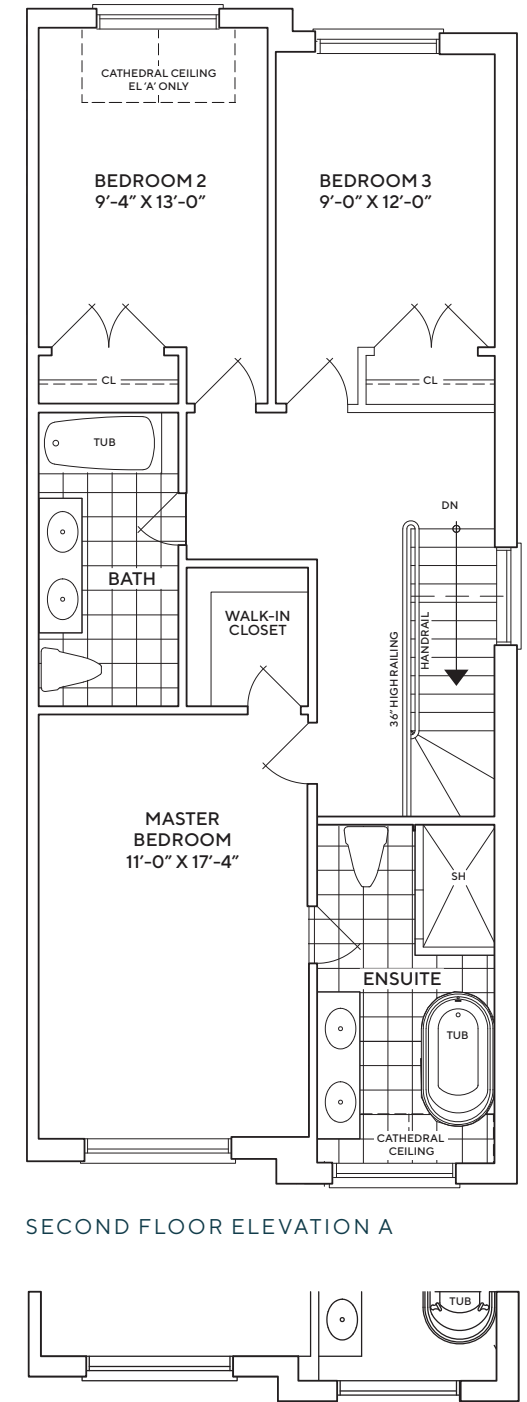

PLAZA®

KING EAST

ESTATES

TH-2030

2,030 SQ.FT. | 3 BEDROOMS | 2 BATHS, 2 POWDER ROOMS

TH-2030

2,030 SQ.FT. | 3 BEDROOMS | 2 BATHS, 2 POWDER ROOMS

BASEMENT ELEVATION A

*OPTIONAL BASEMENT ELEVATION A

GROUND FLOOR ELEVATION A

SECOND FLOOR ELEVATION A

SECOND FLOOR ELEVATION B