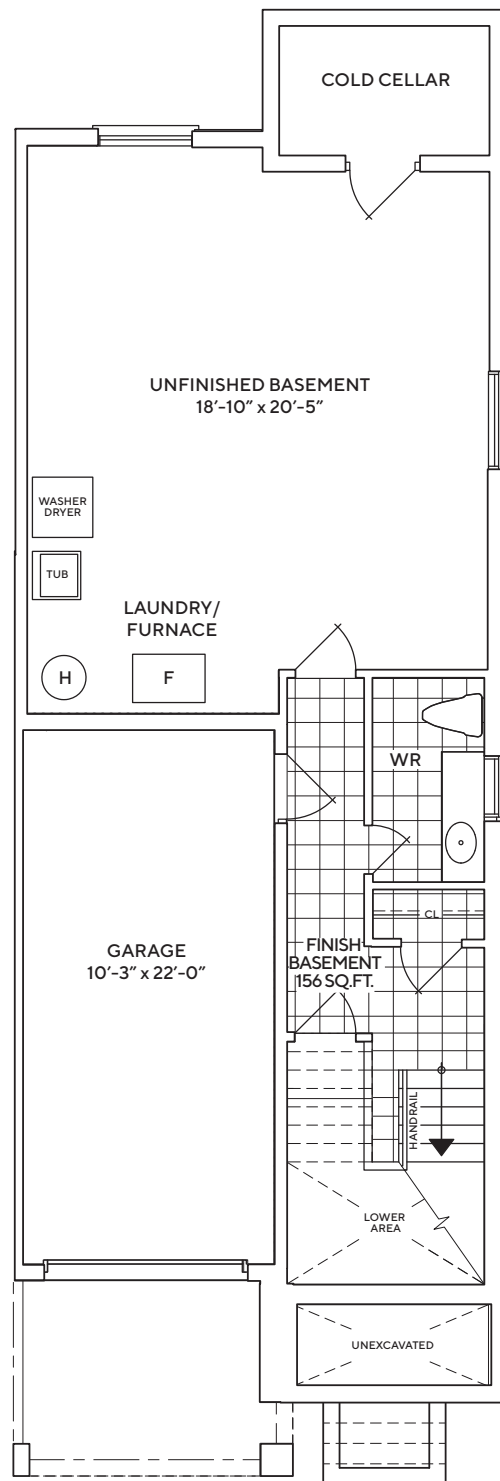

PLAZA®

KING EAST

ESTATES

TH-2030

2,030 SQ.FT. | 3 BEDROOMS | 2 BATHS, 2 POWDER ROOMS

TH-2030

2,030 SQ.FT. | 3 BEDROOMS | 2 BATHS, 2 POWDER ROOMS

BASEMENT ELEVATION A

*OPTIONAL BASEMENT ELEVATION A

GROUND FLOOR ELEVATION A

SECOND FLOOR ELEVATION A

SECOND FLOOR ELEVATION B