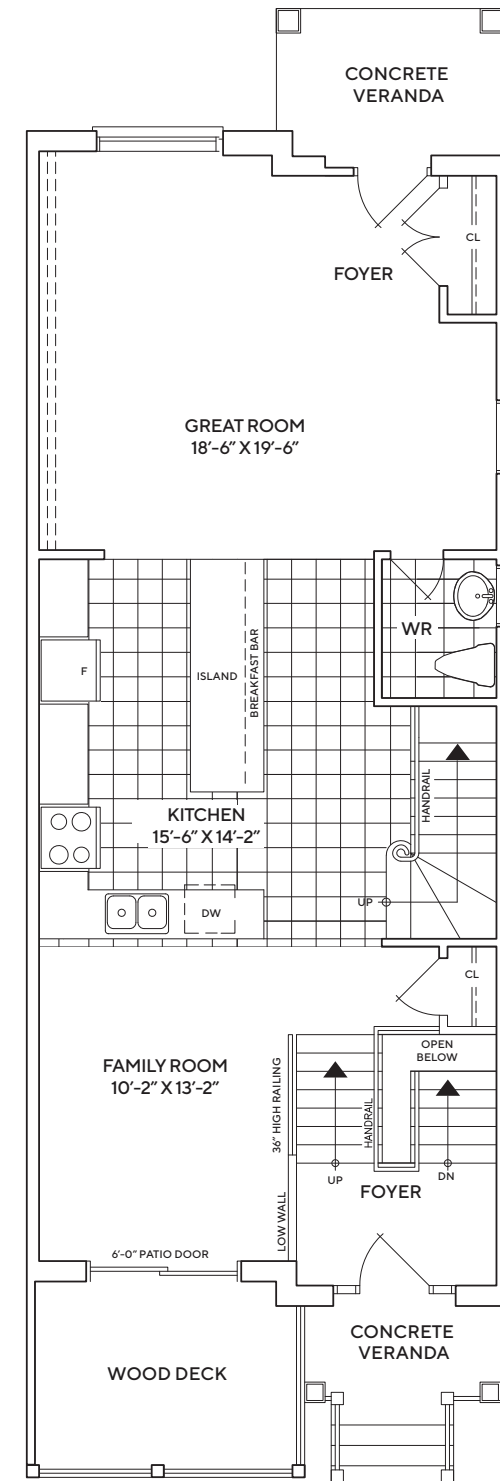

PLAZA®

KING EAST

ESTATES

TH-2030

2,030 SQ.FT. | 3 BEDROOMS | 2 BATHS, 2 POWDER ROOMS

TH-2030

2,030 SQ.FT. | 3 BEDROOMS | 2 BATHS, 2 POWDER ROOMS

BASEMENT ELEVATION A

*OPTIONAL BASEMENT ELEVATION A

GROUND FLOOR ELEVATION A

SECOND FLOOR ELEVATION A

SECOND FLOOR ELEVATION B