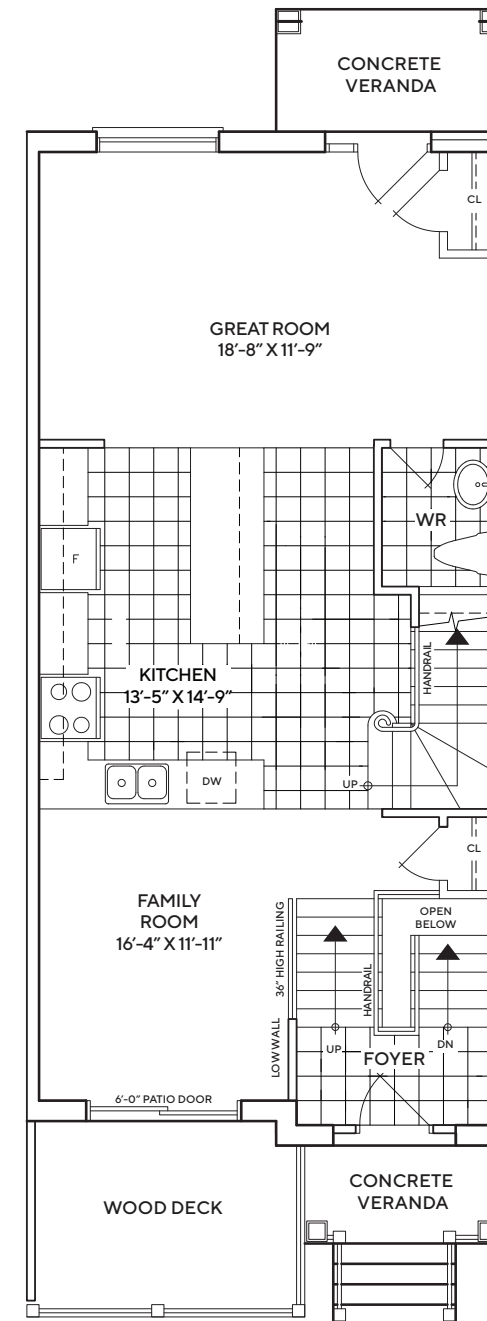

PLAZA®

KING EAST

ESTATES

TH-1980

1,980 SQ.FT. | 3 BEDROOMS | 3.5 BATHS

TH-1980

1,980 SQ.FT. | 3 BEDROOMS | 3.5 BATHS

BASEMENT ELEVATION A, B

GROUND FLOOR ELEVATION A

SECOND FLOOR ELEVATION A

SECOND FLOOR ELEVATION B