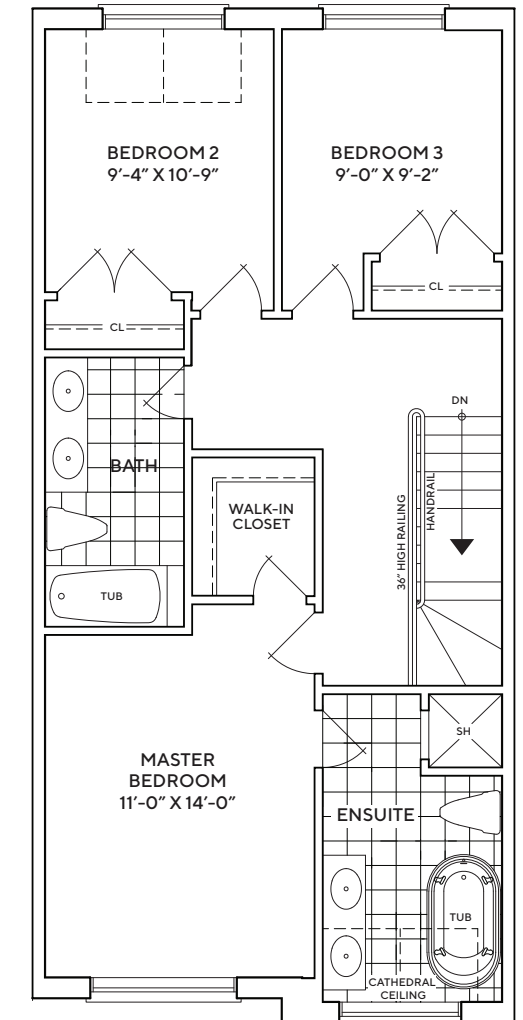

PLAZA®

KING EAST

ESTATES

TH-1980

1,980 SQ.FT. | 3 BEDROOMS | 3.5 BATHS

TH-1980

1,980 SQ.FT. | 3 BEDROOMS | 3.5 BATHS

BASEMENT ELEVATION A, B

GROUND FLOOR ELEVATION A

SECOND FLOOR ELEVATION A

SECOND FLOOR ELEVATION B