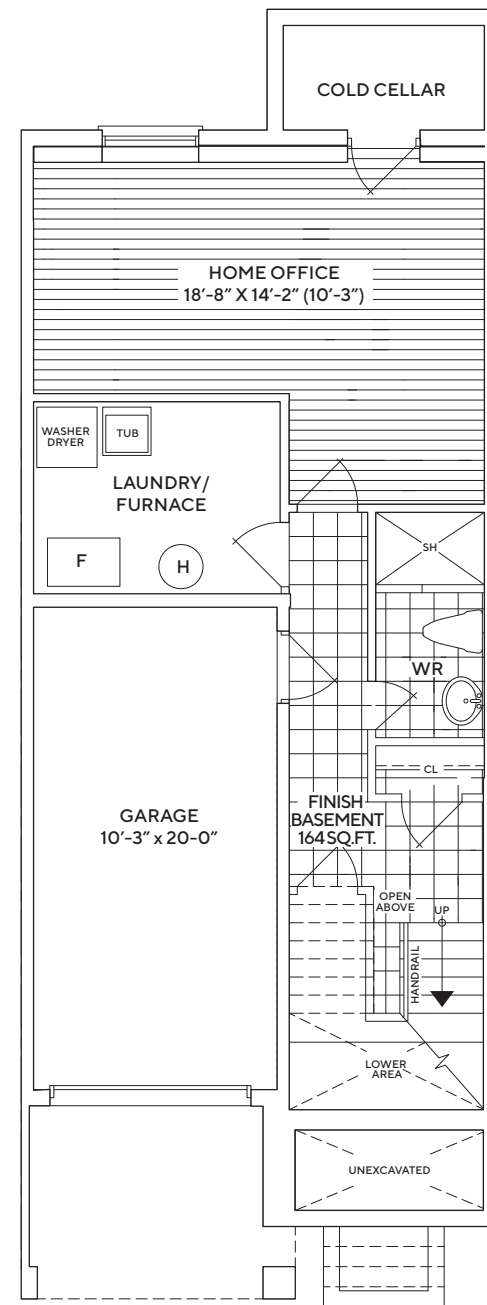

PLAZA®

KING EAST

ESTATES

TH-1980

1,980 SQ.FT. | 3 BEDROOMS | 3.5 BATHS

TH-1980

1,980 SQ.FT. | 3 BEDROOMS | 3.5 BATHS

BASEMENT ELEVATION A, B

GROUND FLOOR ELEVATION A

SECOND FLOOR ELEVATION A

SECOND FLOOR ELEVATION B