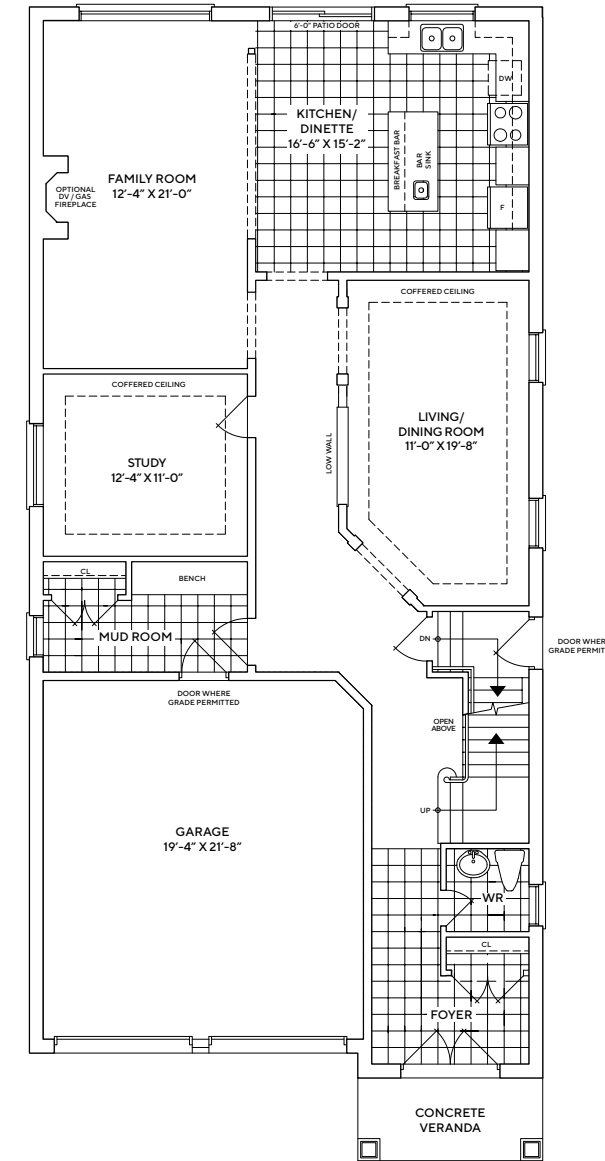

GROUND FLOOR ELEVATION A