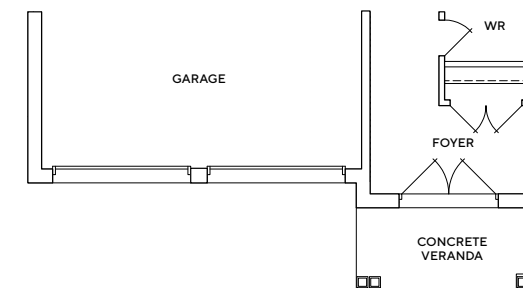

GROUND FLOOR ELEVATION B