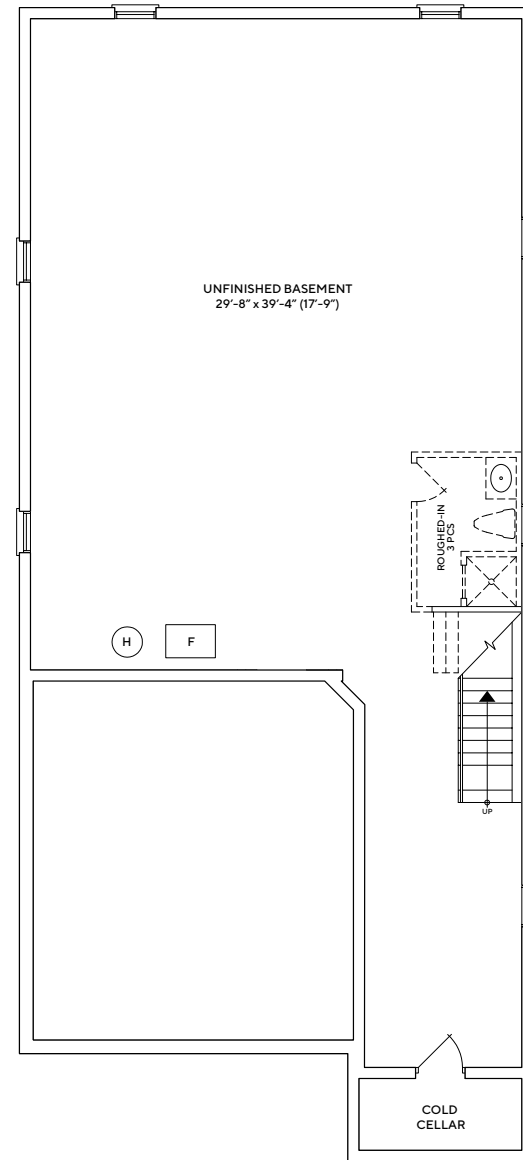

40-3400

3,400 SQ.FT. | 4 BEDROOMS | 3.5 BATHS

SPECTACULAR FINISHES:

- COFFERED CEILINGS

BASEMENT ELEVATION A & B