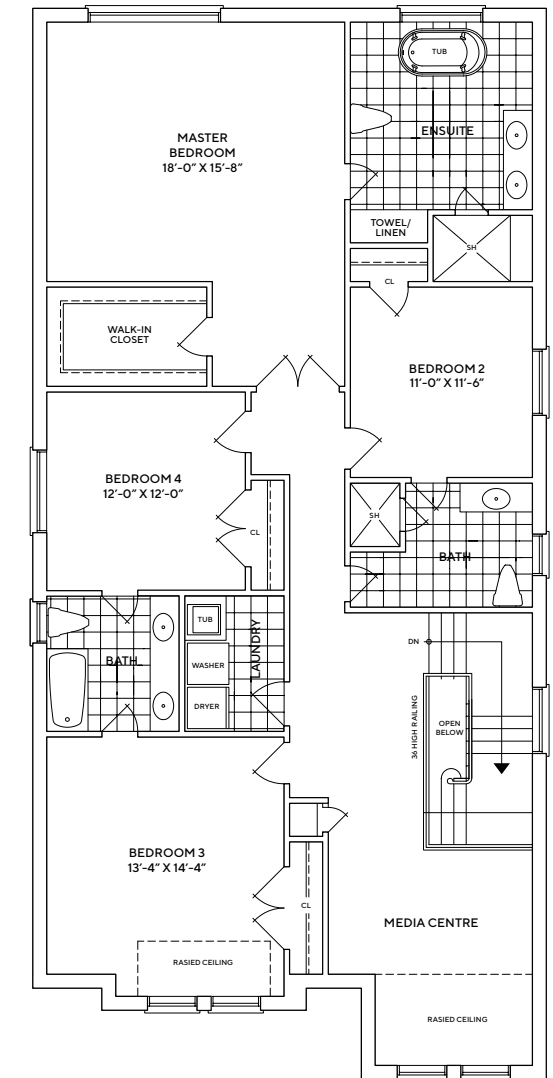

PLAZA®

KING EAST

ESTATES

40-3400

3,400 SQ.FT | 4 BEDROOMS | 3.5 BATHS

40-3400

3,400 SQ.FT. | 4 BEDROOMS | 3.5 BATHS

SPECTACULAR FINISHES:

- COFFERED CEILINGS

BASEMENT ELEVATION A & B

GROUND FLOOR ELEVATION A

GROUND FLOOR ELEVATION B

SECOND FLOOR ELEVATION A

SECOND FLOOR ELEVATION B