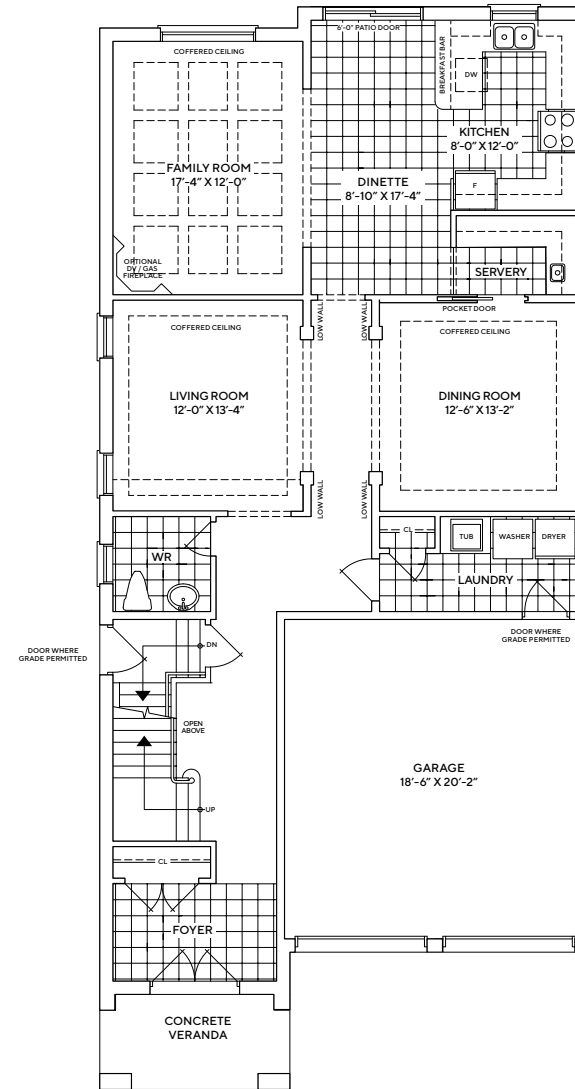

GROUND FLOOR ELEVATION A & B