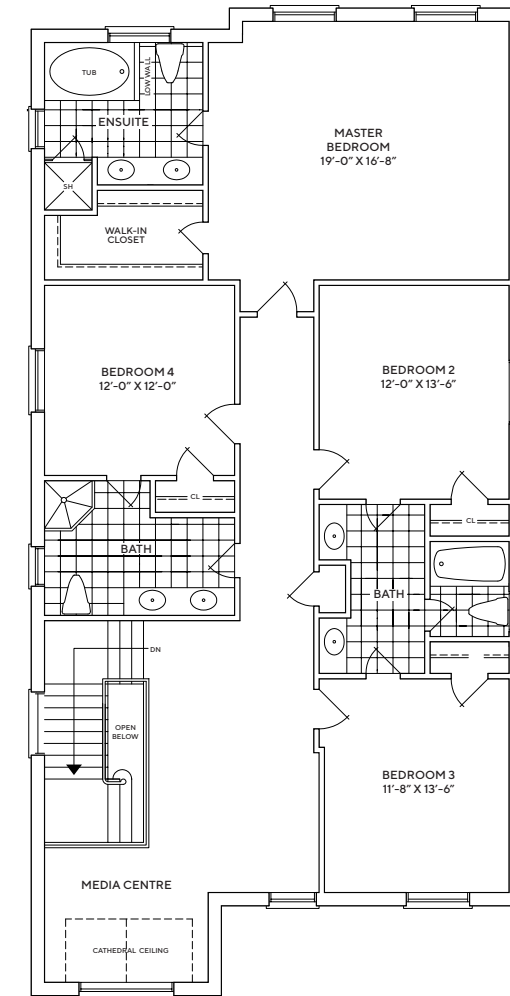

PLAZA®

KING EAST

ESTATES

40-3250

3,250 SQ.FT | 4 BEDROOMS | 3.5 BATHS

40-3250

3,250 SQ.FT. | 4 BEDROOMS | 3.5 BATHS

SPECTACULAR FINISHES:

- COFFERED CEILINGS

BASEMENT ELEVATION A & B

BASEMENT ELEVATION C

GROUND FLOOR ELEVATION A & B

GROUND FLOOR ELEVATION C

SECOND FLOOR ELEVATION A

SECOND FLOOR ELEVATION B

SECOND FLOOR ELEVATION C