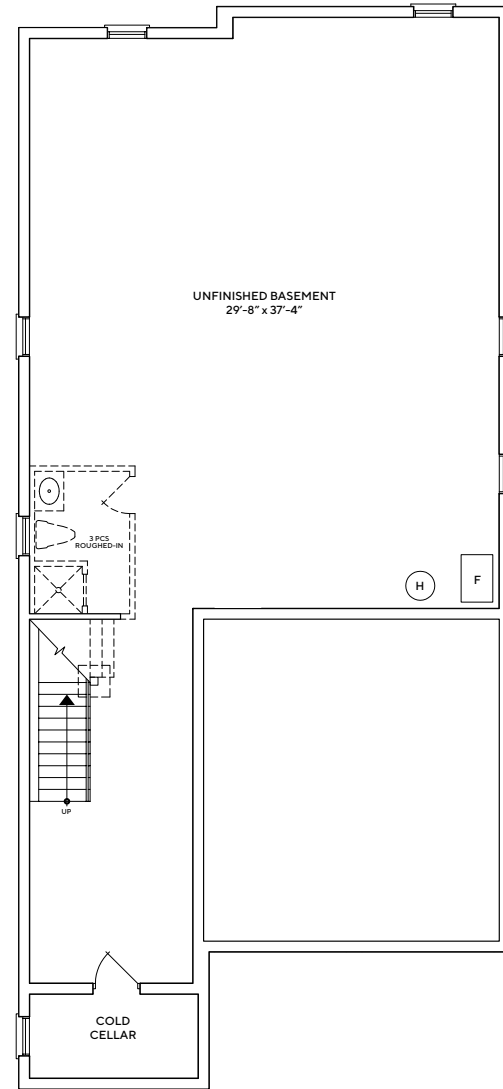

40-3250

3,250 SQ.FT. | 4 BEDROOMS | 3.5 BATHS

SPECTACULAR FINISHES:

- COFFERED CEILINGS

BASEMENT ELEVATION A & B