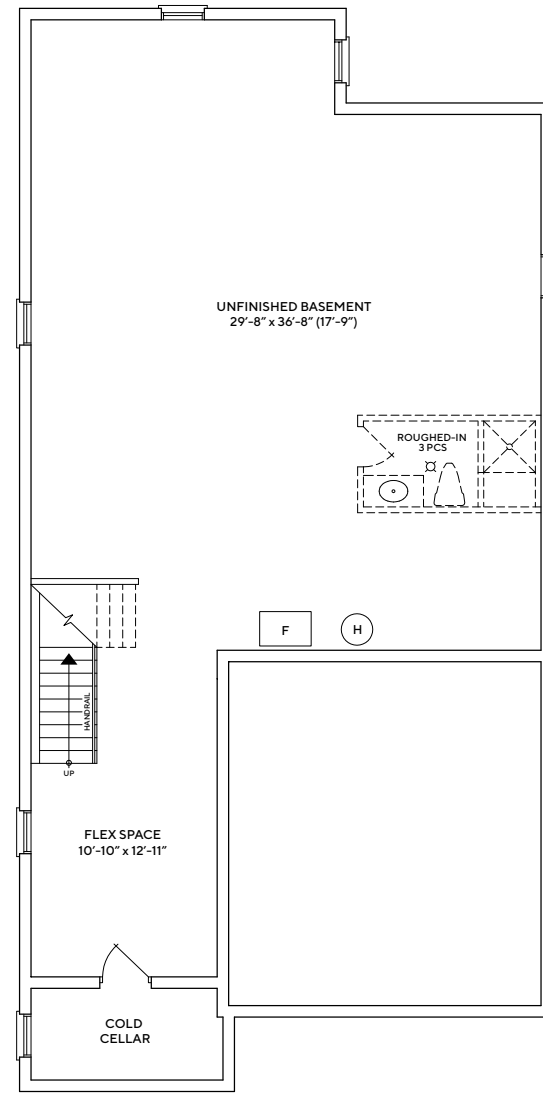

40-2930

2,930 SQ.FT. | 4 BEDROOMS | 3.5 BATHS

SPECTACULAR FINISHES:

- COFFERED CEILINGS

BASEMENT ELEVATION A