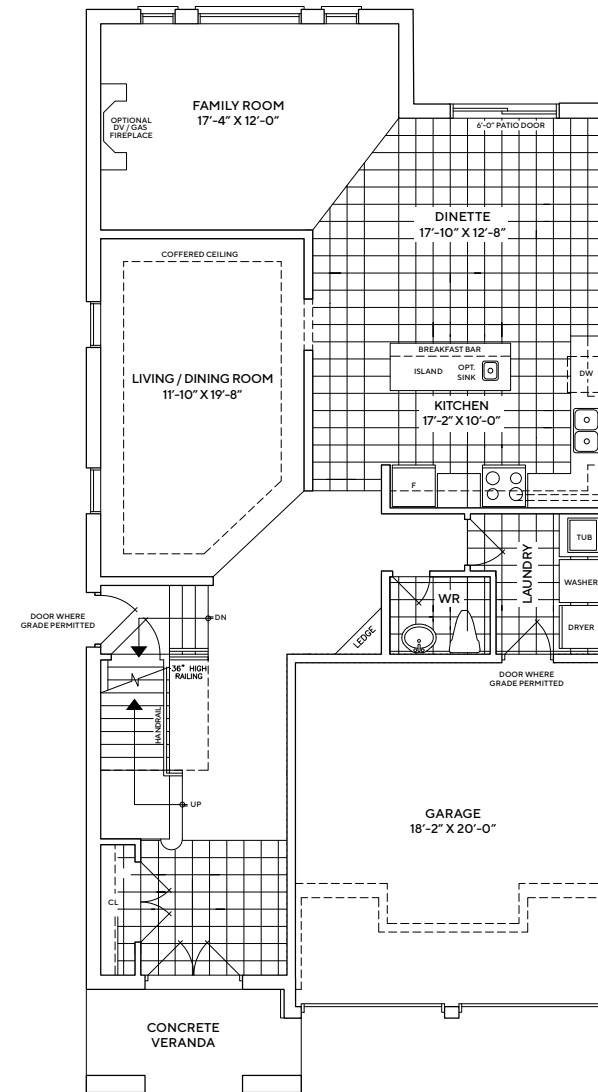

PLAZA®

KING EAST

ESTATES

40-2930

2,930 SQ. FT | 4 BEDROOMS | 3.5 BATHS

40-2930

2,930 SQ.FT. | 4 BEDROOMS | 3.5 BATHS

SPECTACULAR FINISHES:

- COFFERED CEILINGS

BASEMENT ELEVATION A

BASEMENT ELEVATION B

BASEMENT ELEVATION C

GROUND FLOOR ELEVATION A

GROUND FLOOR ELEVATION B

GROUND FLOOR ELEVATION C

SECOND FLOOR ELEVATION A

SECOND FLOOR ELEVATION B

SECOND FLOOR ELEVATION C