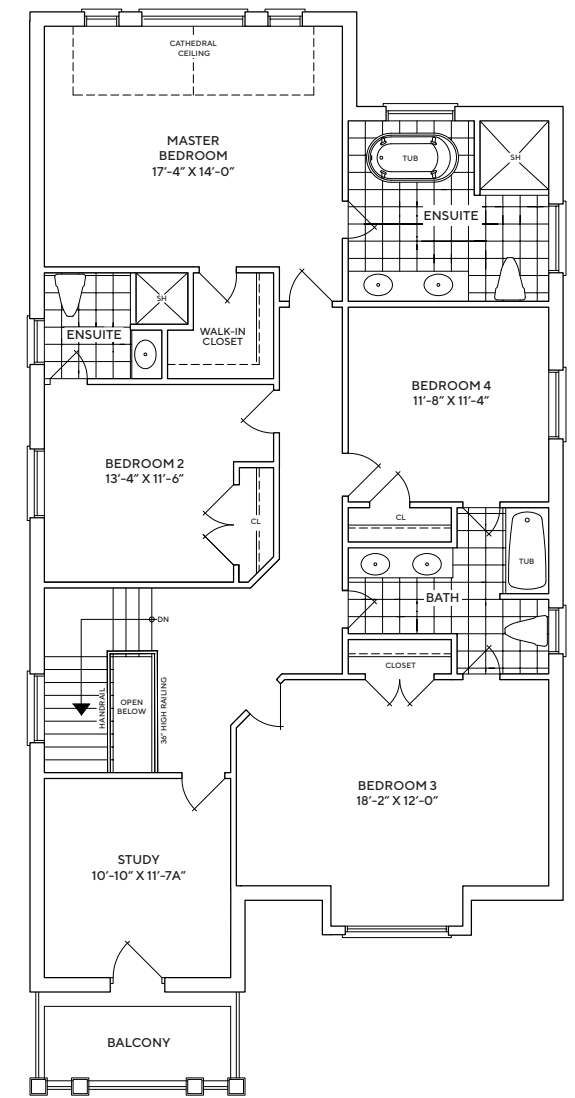

PLAZA®

KING EAST

ESTATES

40-2930

2,930 SQ. FT | 4 BEDROOMS | 3.5 BATHS

40-2930

2,930 SQ.FT. | 4 BEDROOMS | 3.5 BATHS

SPECTACULAR FINISHES:

- COFFERED CEILINGS

BASEMENT ELEVATION A

BASEMENT ELEVATION B

BASEMENT ELEVATION C

GROUND FLOOR ELEVATION A

GROUND FLOOR ELEVATION B

GROUND FLOOR ELEVATION C

SECOND FLOOR ELEVATION A

SECOND FLOOR ELEVATION B

SECOND FLOOR ELEVATION C