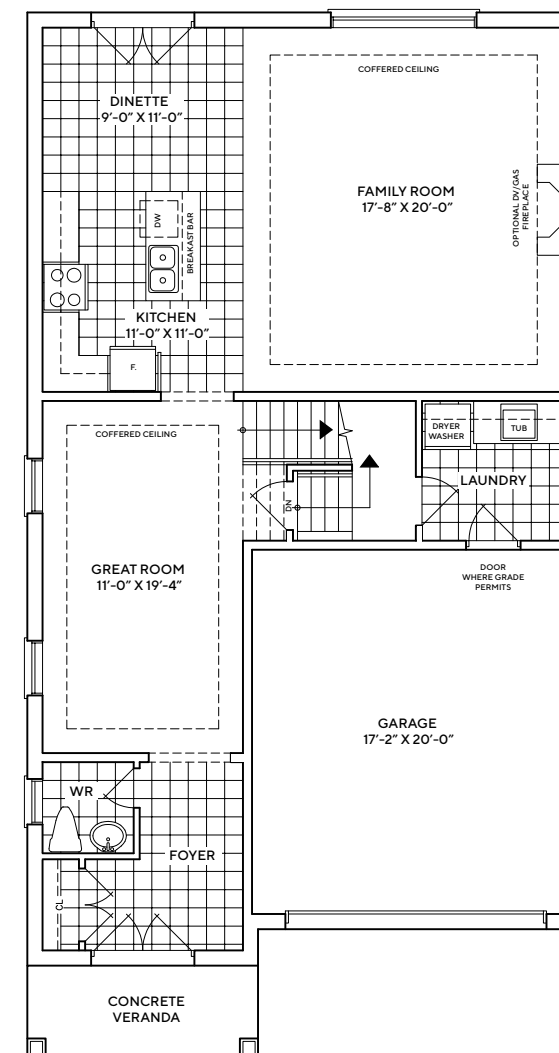

GROUND FLOOR