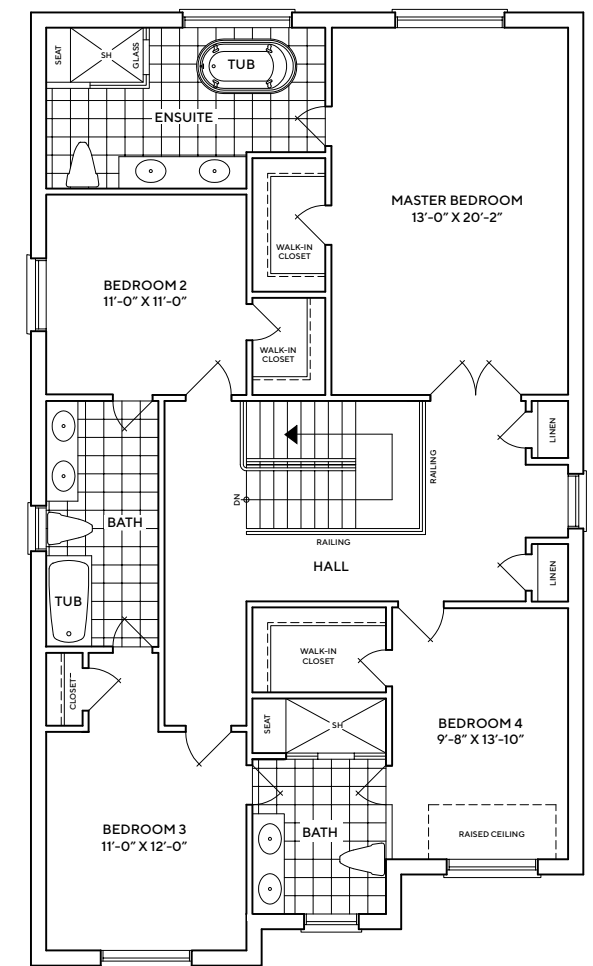

PLAZA®

KING EAST

ESTATES

2700

2,808 SQ.FT. | 4 BEDROOMS | 3.5 BATHS
TOTAL SQ.FT. INCLUDES 108 SQ.FT. OF FINISHED BASEMENT

2700

2,808 SQ.FT. | 4 BEDROOMS | 3.5 BATHS

TOTAL SQ.FT. INCLUDES 108 SQ.FT. OF FINISHED BASEMENT

SPECTACULAR FINISHES:

- COFFERED CEILINGS
- OPEN STAIRCASE TO BASEMENT

BASEMENT

GROUND FLOOR

SECOND FLOOR