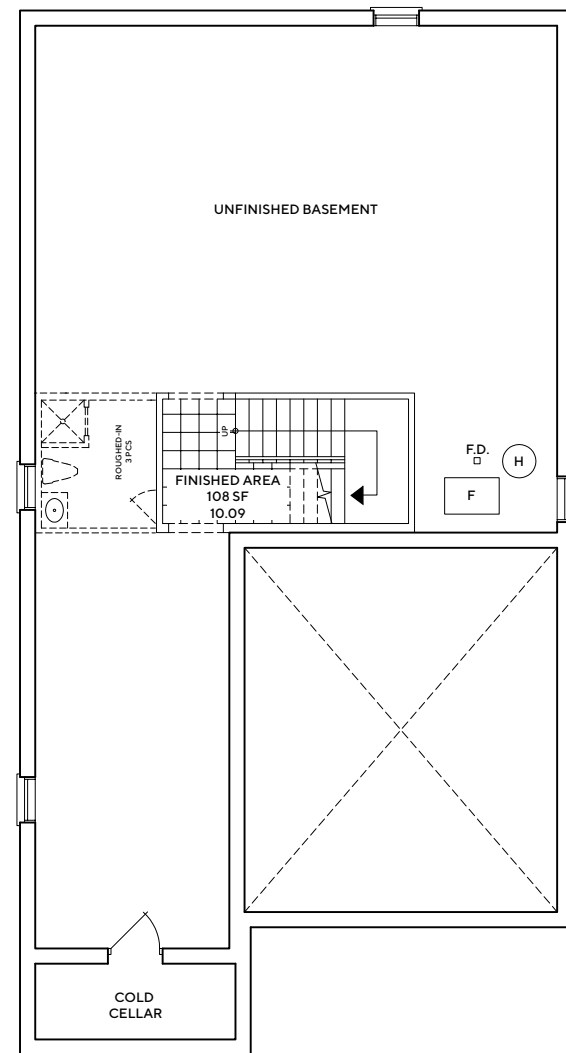

2700

2,808 SQ.FT. | 4 BEDROOMS | 3.5 BATHS

TOTAL SQ.FT. INCLUDES 108 SQ.FT. OF FINISHED BASEMENT

SPECTACULAR FINISHES:

- COFFERED CEILINGS
- OPEN STAIRCASE TO BASEMENT

BASEMENT