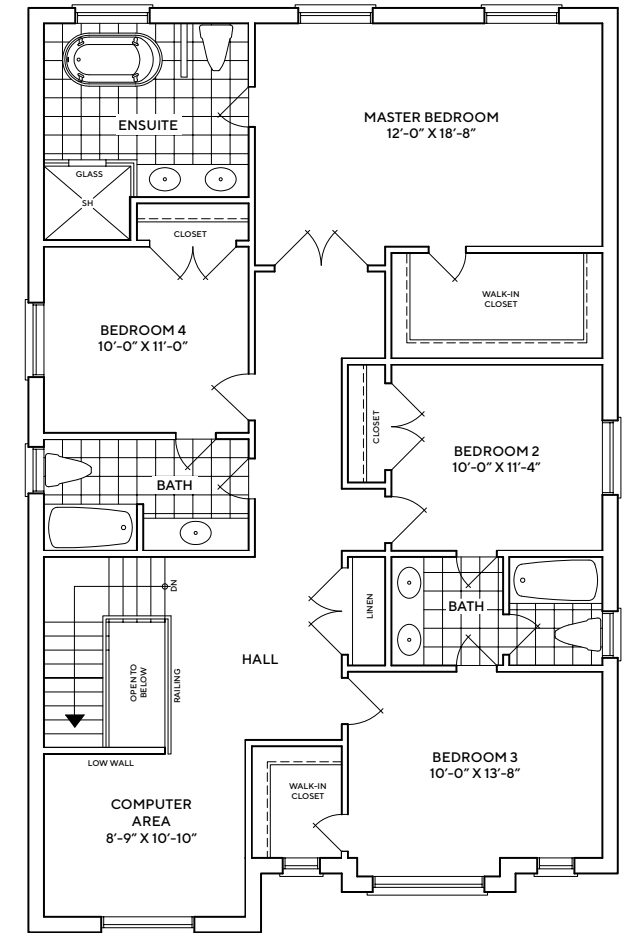

PLAZA®

KING EAST

ESTATES

2665

2,873 SQ.FT. | 4 BEDROOMS | 3.5 BATHS
TOTAL SQ.FT. INCLUDES 208 SQ.FT. OF FINISHED BASEMENT

2665

2,873 SQ.FT. | 4 BEDROOMS | 3.5 BATHS

TOTAL SQ.FT. INCLUDES 208 SQ.FT. OF FINISHED BASEMENT

SPECTACULAR FINISHES:

- COFFERED CEILINGS
- OPEN STAIRCASE TO BASEMENT

BASEMENT

GROUND FLOOR

SECOND FLOOR