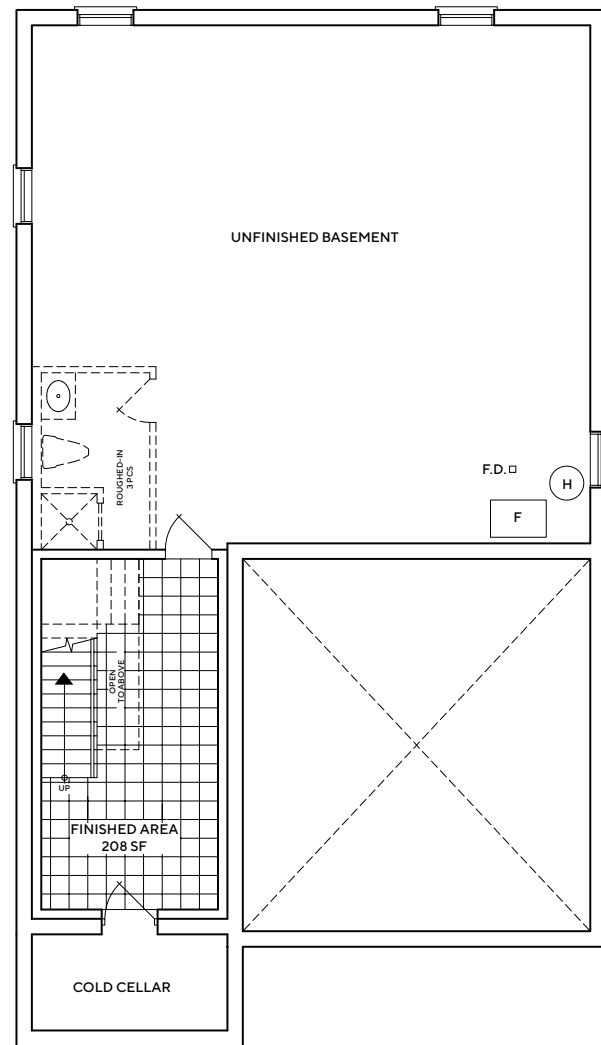

2665

2,873 SQ.FT. | 4 BEDROOMS | 3.5 BATHS

TOTAL SQ.FT. INCLUDES 208 SQ.FT. OF FINISHED BASEMENT

SPECTACULAR FINISHES:

- COFFERED CEILINGS
- OPEN STAIRCASE TO BASEMENT

BASEMENT