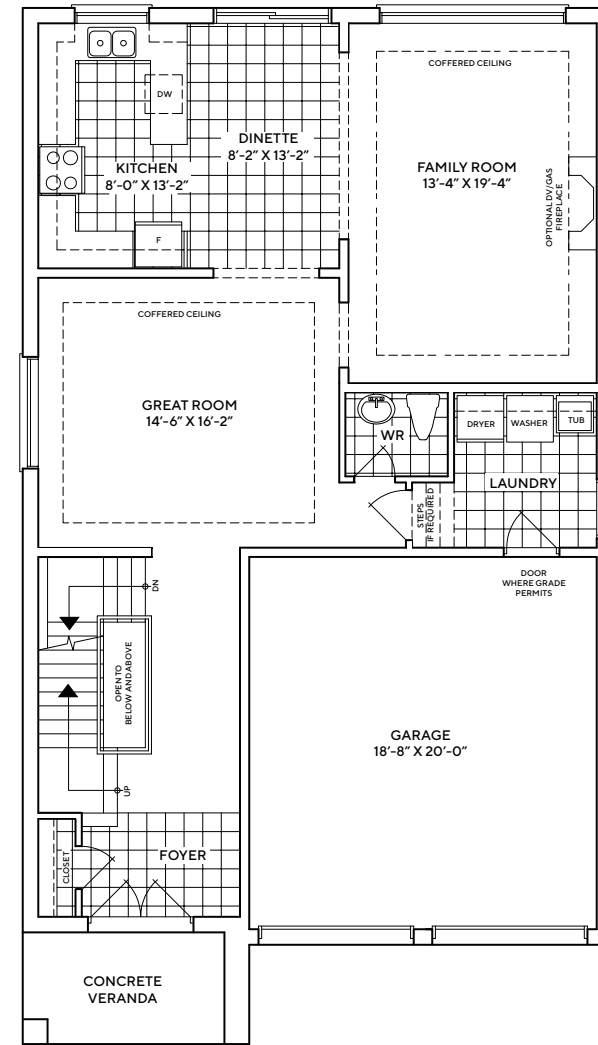

GROUND FLOOR