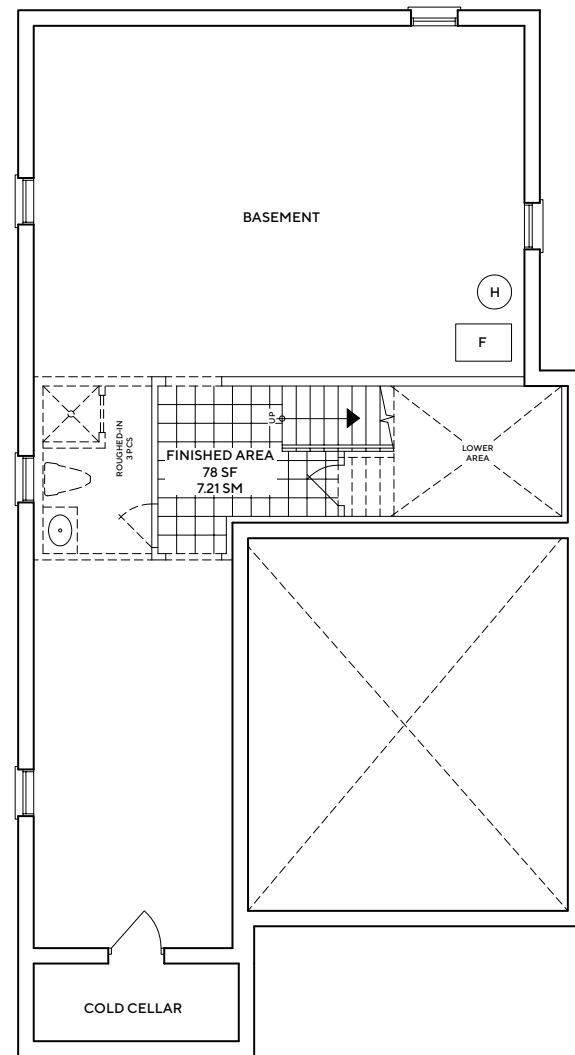

2570

2,648 SQ.FT. | 4 BEDROOMS | 2.5 BATHS

TOTAL SQ.FT. INCLUDES 78 SQ.FT. OF FINISHED BASEMENT

SPECTACULAR FINISHES:

- COFFERED CEILINGS
- OPEN STAIRCASE TO BASEMENT

BASEMENT