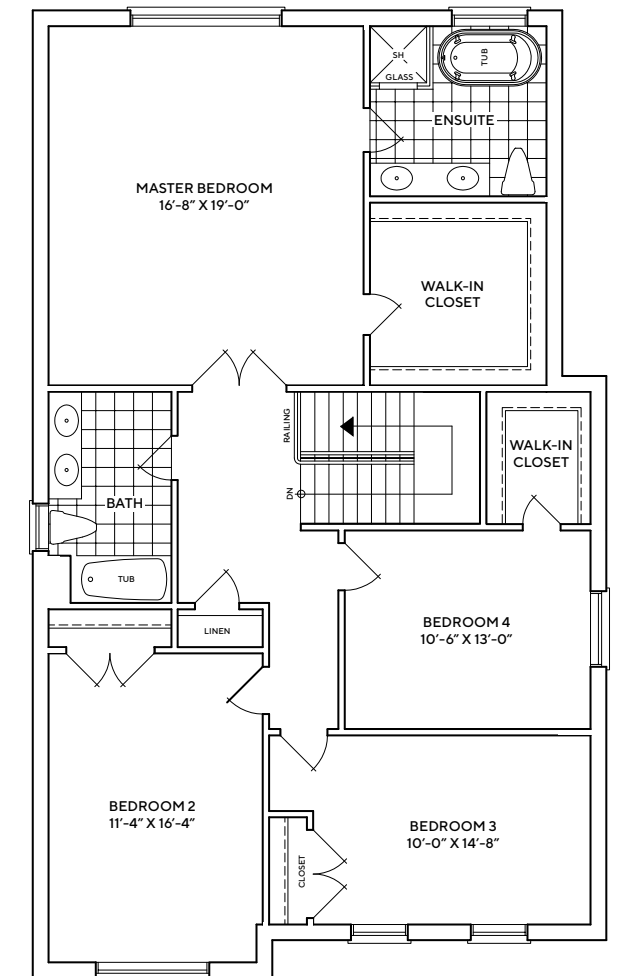

PLAZA®

KING EAST

ESTATES

2570

2,648 SQ.FT. | 4 BEDROOMS | 2.5 BATHS
TOTAL SQ.FT. INCLUDES 78 SQ.FT. OF FINISHED BASEMENT

2570

2,648 SQ.FT. | 4 BEDROOMS | 2.5 BATHS

TOTAL SQ.FT. INCLUDES 78 SQ.FT. OF FINISHED BASEMENT

SPECTACULAR FINISHES:

- COFFERED CEILINGS
- OPEN STAIRCASE TO BASEMENT

BASEMENT

GROUND FLOOR

SECOND FLOOR