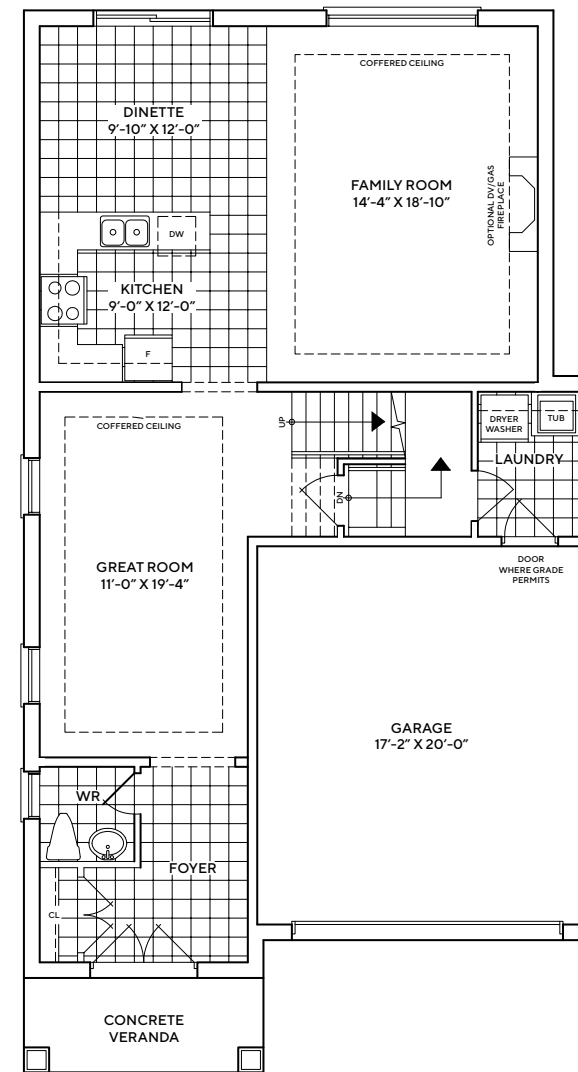

GROUND FLOOR