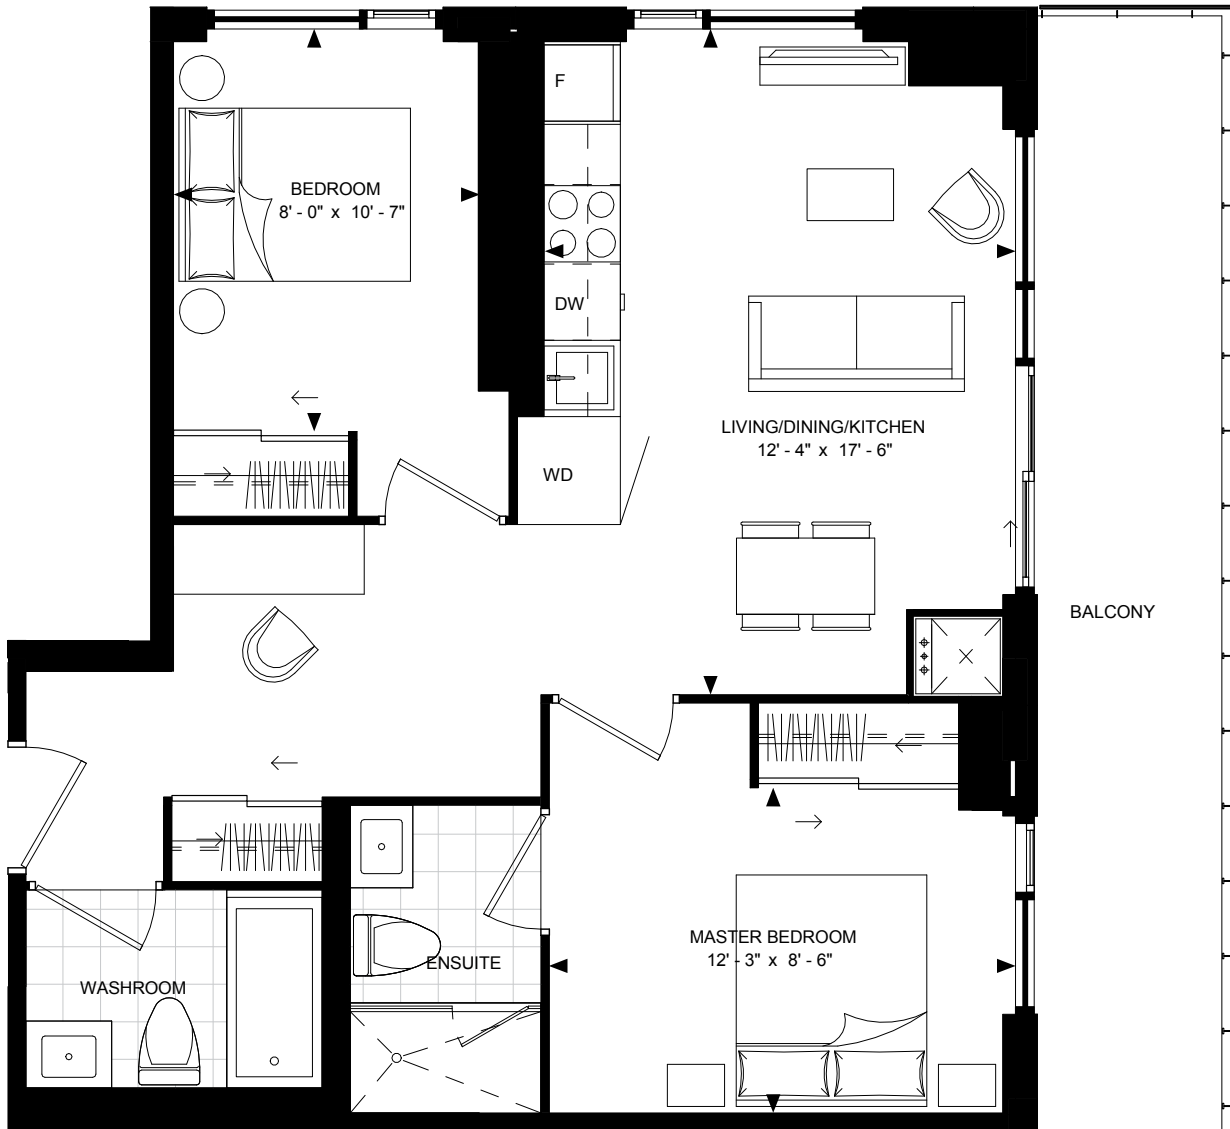

2-E1

TWO BEDROOM | 743 SQ.FT.

FLOOR 45-48