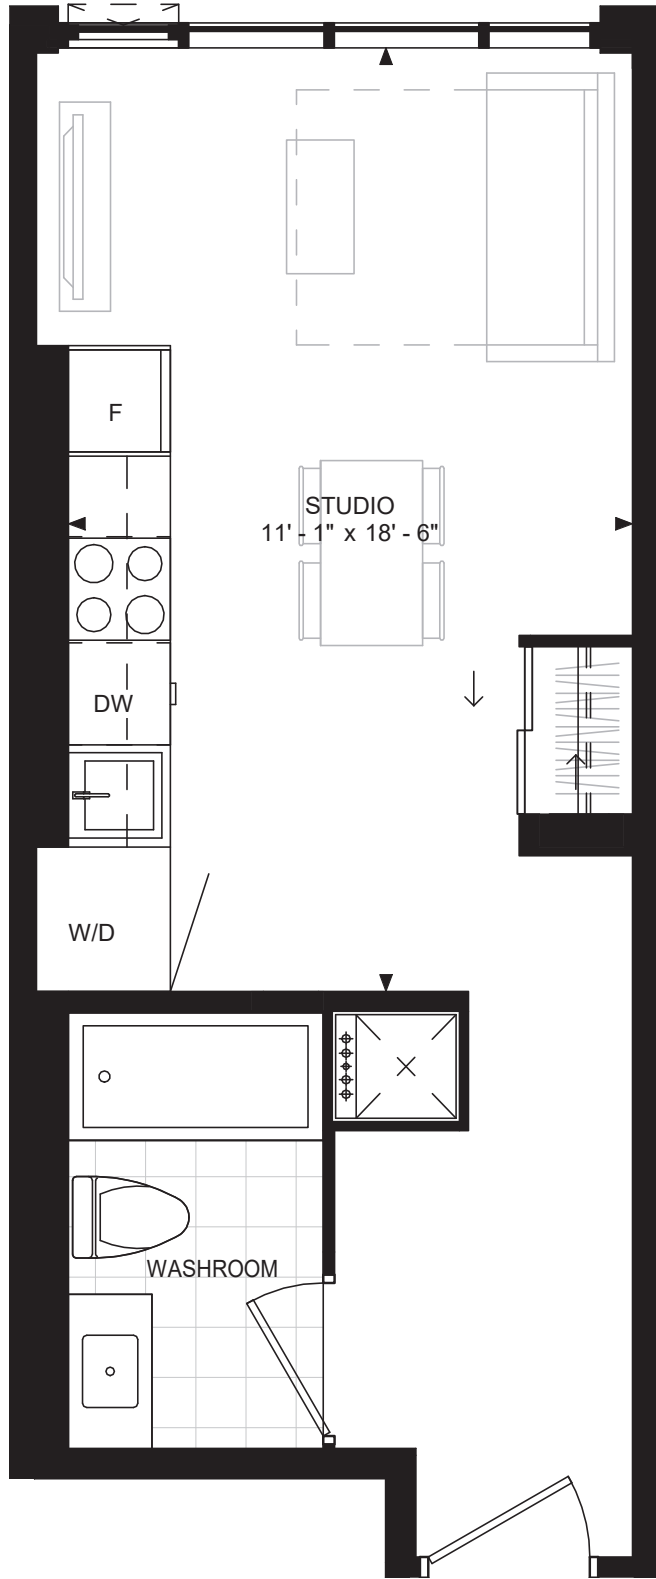

SUITE B-T
SUITE AREA: 379 SF