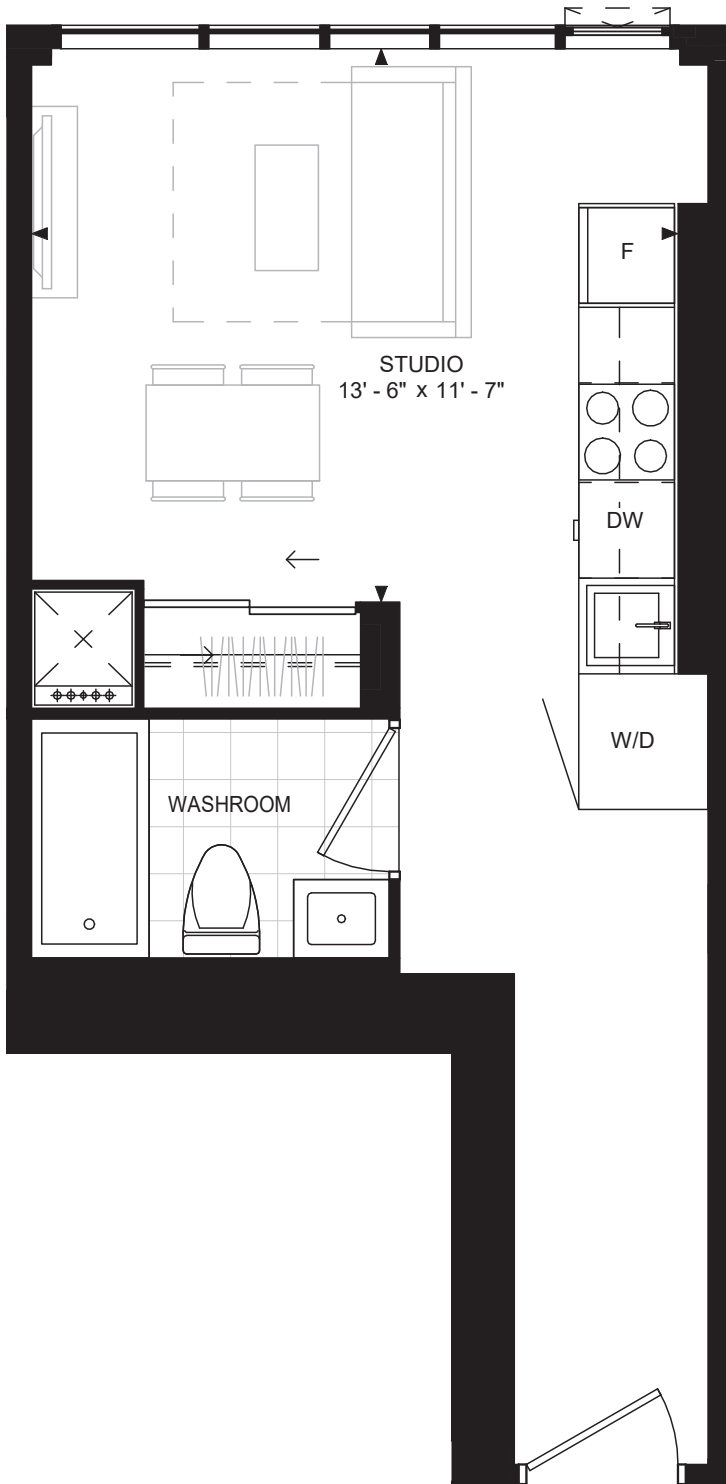

SUITE B-N
 SUITE AREA: 385 SF

FLOOR 24

FLOOR 15-23, 25-39

FLOOR 12

FLOOR 11

FLOOR 10

FLOOR 9

FLOOR 8

FLOOR 7

FLOOR 6

FLOOR 5