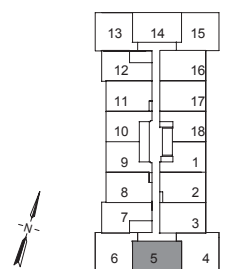

SUITE 2-B

649 sq.ft. – 2 Bedroom, 2 Bath

All dimensions are approximate and subject to normal construction variances. Dimensions may exceed the useable floor area. Sizes and specifications subject to change without notice. Furniture is displayed for illustration purposes only and does not necessarily reflect the electrical plan for the suite. All balconies standard concrete finish. Suites are sold unfurnished. E.&O.E. January 2016.

FLOOR 2-3, 5-9