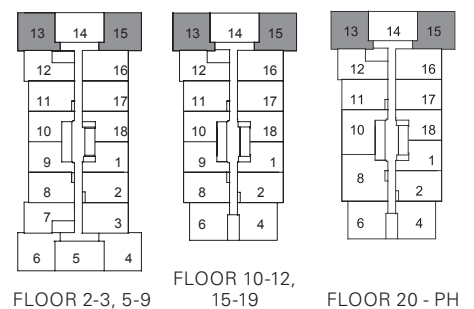

SUITE 2-A2

649 sq.ft. – 2 Bedroom, 2 Bath

All dimensions are approximate and subject to normal construction variances. Dimensions may exceed the useable floor area. Sizes and specifications subject to change without notice. Furniture is displayed for illustration purposes only and does not necessarily reflect the electrical plan for the suite. All balconies standard concrete finish. Suites are sold unfurnished. E.&O.E. January 2016.