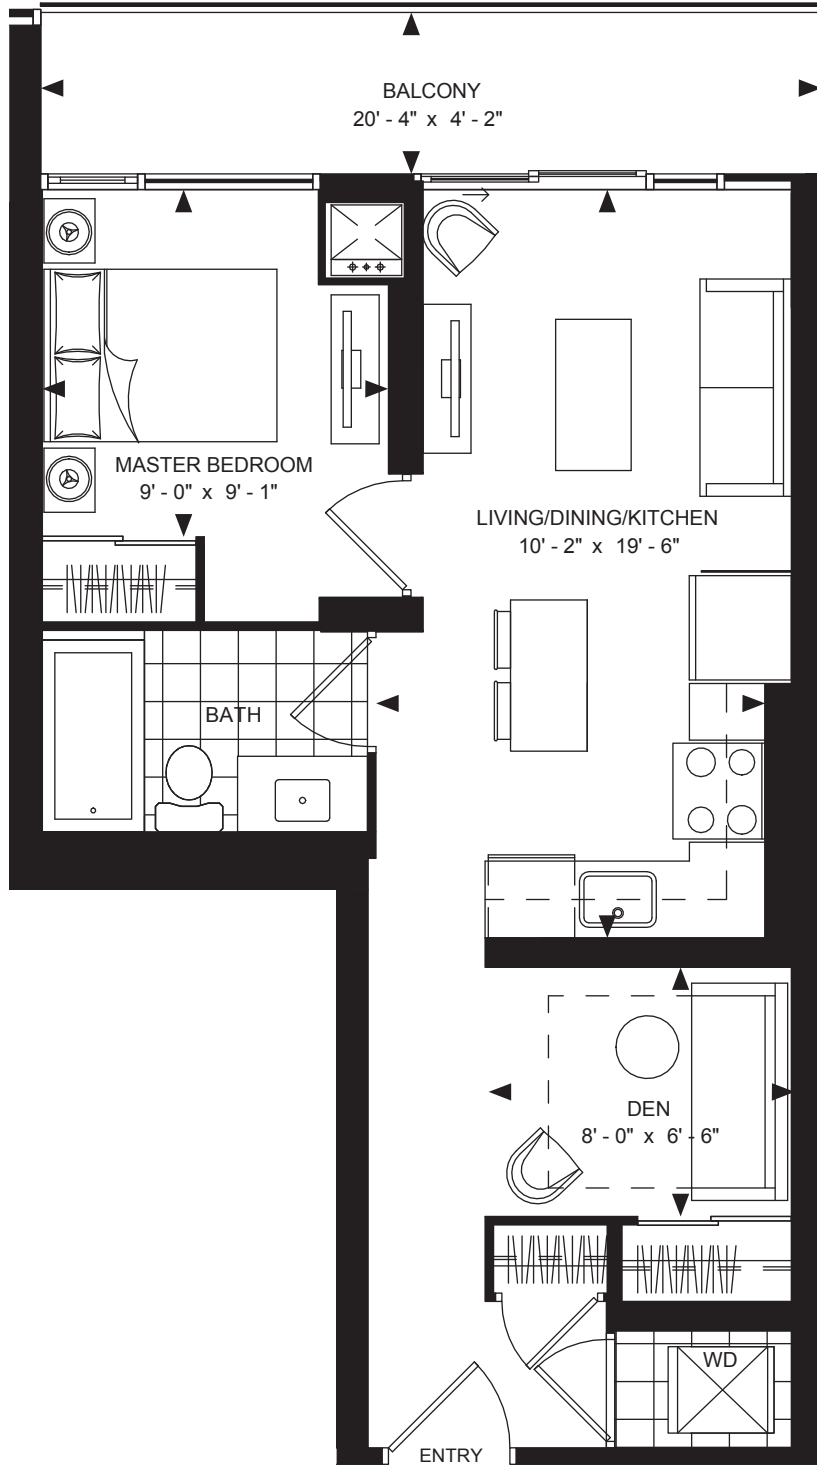

BALCONY AT SUITES 307, 507-907

SUITE 1D1-A1
562 sq.ft. – 1 Bedroom + Den

All dimensions are approximate and subject to normal construction variances. Dimensions may exceed the useable floor area. Sizes and specifications subject to change without notice. Furniture is displayed for illustration purposes only and does not necessarily reflect the electrical plan for the suite. All balconies standard concrete finish. Suites are sold unfurnished. E.&D.E. January 2016.

FLOOR 2-3, 5-9