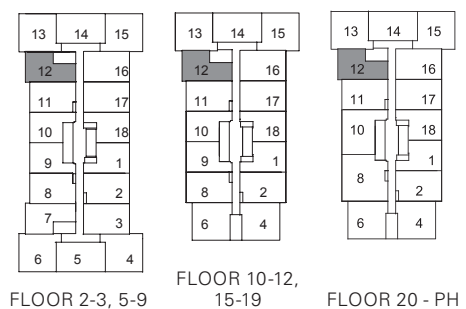

SUITE 1D1-A
562 sq.ft. – 1 Bedroom + Den

All dimensions are approximate and subject to normal construction variances. Dimensions may exceed the useable floor area. Sizes and specifications subject to change without notice. Furniture is displayed for illustration purposes only and does not necessarily reflect the electrical plan for the suite. All balconies standard concrete finish. Suites are sold unfurnished. E.&O.E. January 2016.