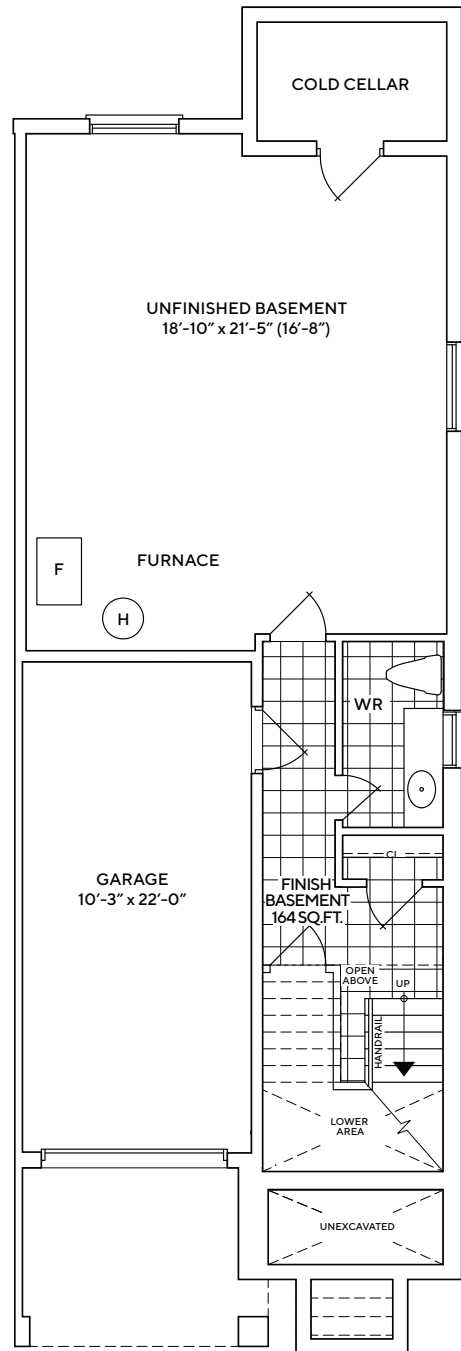

PLAZA®

KING EAST

ESTATES

TH-2010

2,010 SQ.FT. | 3 BEDROOMS | 2 BATHS, 2 POWDER ROOMS

TH-2010

2,010 SQ.FT. | 3 BEDROOMS | 2 BATHS, 2 POWDER ROOMS

BASEMENT ELEVATION A

*OPTIONAL BASEMENT ELEVATION A

GROUND FLOOR ELEVATION A, B

GROUND FLOOR ELEVATION B

SECOND FLOOR ELEVATION A

SECOND FLOOR ELEVATION B

Disclaimer: Materials, specifications & floor plans are subject to change without notice. All renderings are artist's concept. All floor plans have approximate dimensions. *Additional cost, please see sales representative for more details. Actual usable floor space may vary from the stated floor area. E.&O.E.