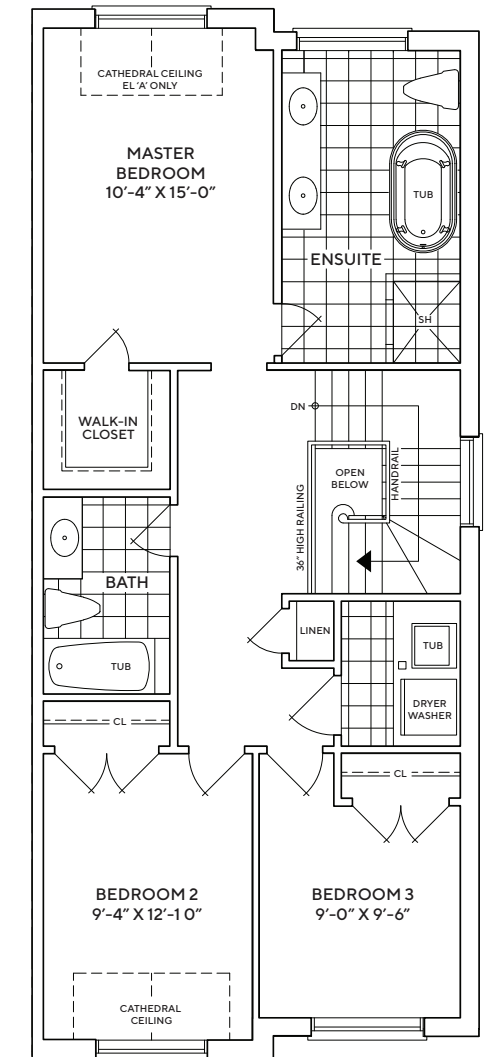

PLAZA®

KING EAST

ESTATES

TH-2010

2,010 SQ.FT. | 3 BEDROOMS | 2 BATHS, 2 POWDER ROOMS

TH-2010

2,010 SQ.FT. | 3 BEDROOMS | 2 BATHS, 2 POWDER ROOMS

BASEMENT ELEVATION A

*OPTIONAL BASEMENT ELEVATION A

GROUND FLOOR ELEVATION A, B

GROUND FLOOR ELEVATION B

SECOND FLOOR ELEVATION A

SECOND FLOOR ELEVATION B

Disclaimer: Materials, specifications & floor plans are subject to change without notice. All renderings are artist's concept. All floor plans have approximate dimensions. *Additional cost, please see sales representative for more details. Actual usable floor space may vary from the stated floor area. E.&O.E.