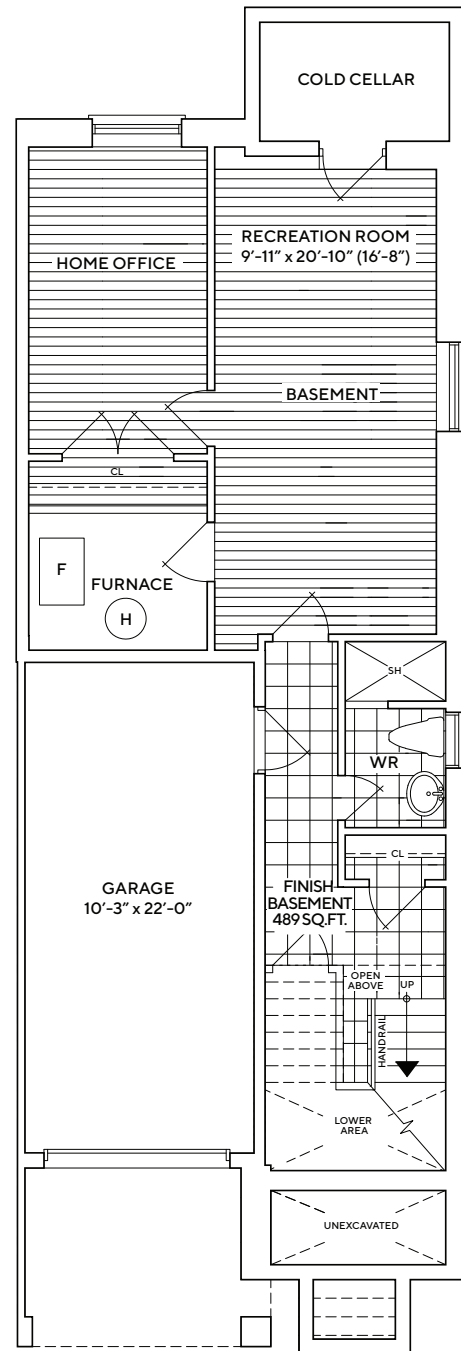

PLAZA®

KING EAST

ESTATES

TH-2010

2,010 SQ.FT. | 3 BEDROOMS | 2 BATHS, 2 POWDER ROOMS

TH-2010

2,010 SQ.FT. | 3 BEDROOMS | 2 BATHS, 2 POWDER ROOMS

BASEMENT ELEVATION A

*OPTIONAL BASEMENT ELEVATION A

GROUND FLOOR ELEVATION A, B

GROUND FLOOR ELEVATION B

SECOND FLOOR ELEVATION A

SECOND FLOOR ELEVATION B

Disclaimer: Materials, specifications & floor plans are subject to change without notice. All renderings are artist's concept. All floor plans have approximate dimensions. *Additional cost, please see sales representative for more details. Actual usable floor space may vary from the stated floor area. E.&O.E.