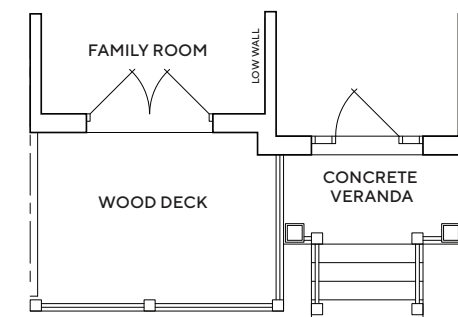

PLAZA®

KING EAST

ESTATES

TH-2010

2,010 SQ.FT. | 3 BEDROOMS | 2 BATHS, 2 POWDER ROOMS

TH-2010

2,010 SQ.FT. | 3 BEDROOMS | 2 BATHS, 2 POWDER ROOMS

BASEMENT ELEVATION A

*OPTIONAL BASEMENT ELEVATION A

GROUND FLOOR ELEVATION A, B

GROUND FLOOR ELEVATION B

SECOND FLOOR ELEVATION A

SECOND FLOOR ELEVATION B

Disclaimer: Materials, specifications & floor plans are subject to change without notice. All renderings are artist's concept. All floor plans have approximate dimensions. *Additional cost, please see sales representative for more details. Actual usable floor space may vary from the stated floor area. E.&O.E.