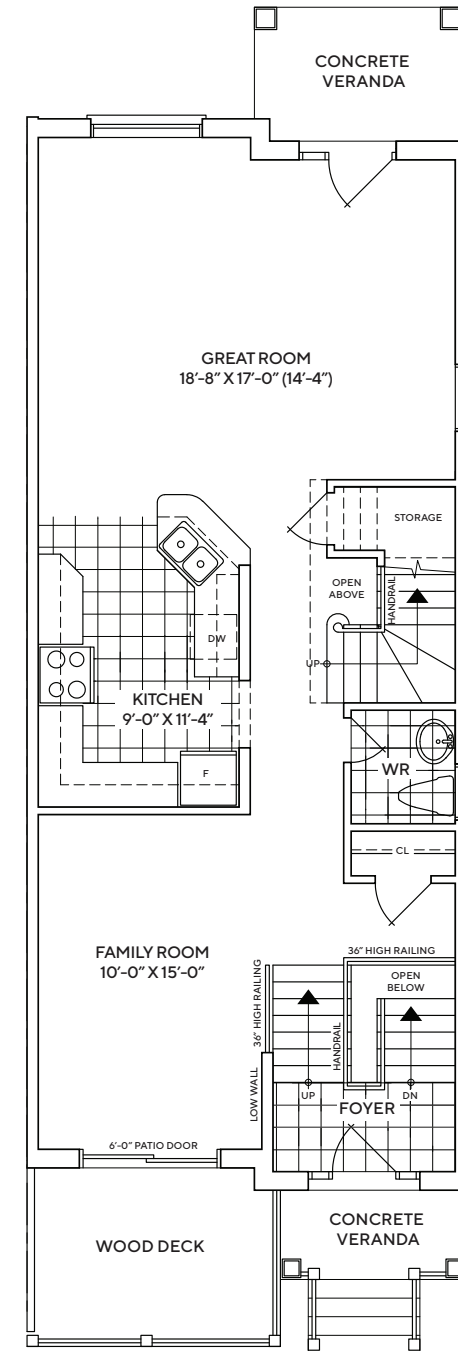

PLAZA®

KING EAST

ESTATES

TH-2010

2,010 SQ.FT. | 3 BEDROOMS | 2 BATHS, 2 POWDER ROOMS

TH-2010

2,010 SQ.FT. | 3 BEDROOMS | 2 BATHS, 2 POWDER ROOMS

BASEMENT ELEVATION A

*OPTIONAL BASEMENT ELEVATION A

GROUND FLOOR ELEVATION A, B

GROUND FLOOR ELEVATION B

SECOND FLOOR ELEVATION A

SECOND FLOOR ELEVATION B

Disclaimer: Materials, specifications & floor plans are subject to change without notice. All renderings are artist's concept. All floor plans have approximate dimensions. *Additional cost, please see sales representative for more details. Actual usable floor space may vary from the stated floor area. E.&O.E.