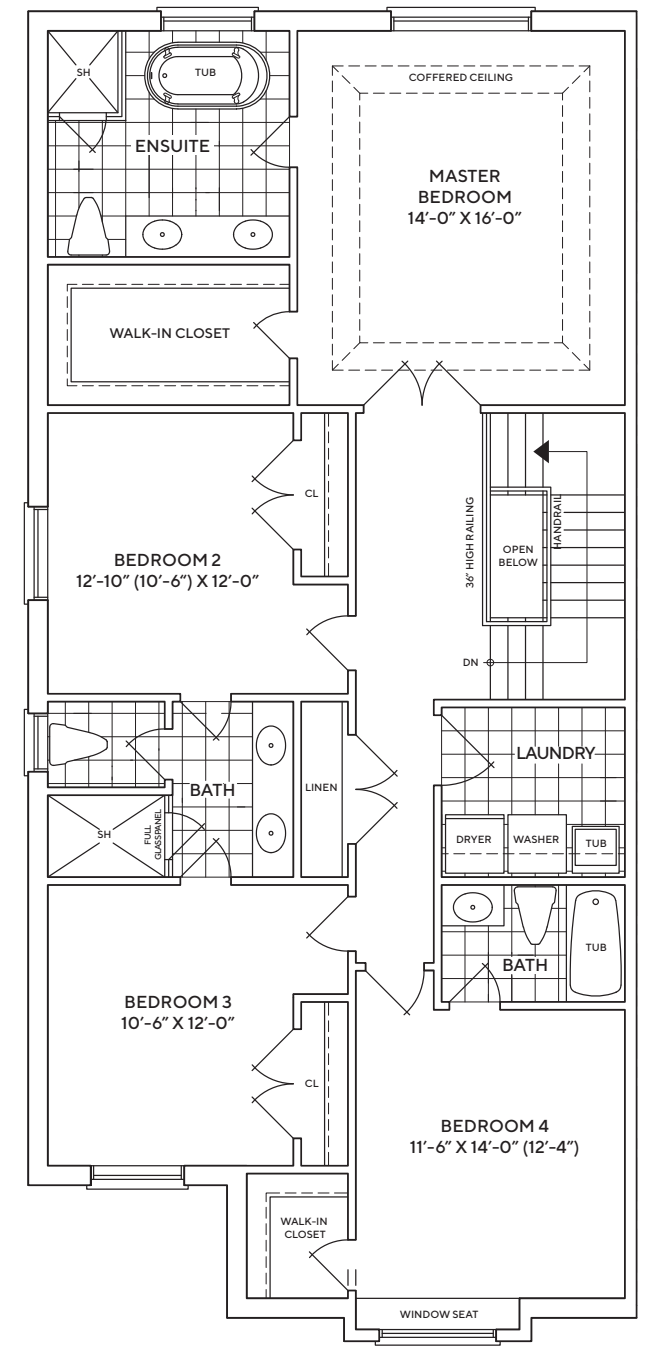

PLAZA®

KING EAST

ESTATES

SD-2450

2,450 SQ.FT | 4 BEDROOMS | 3.5 BATHS

SD-2450

2,450 SQ.FT. | 4 BEDROOMS | 3.5 BATHS

SPECTACULAR FINISHES:

- COFFERED CEILINGS
- FLEX SPACE

BASEMENT ELEVATION A

GROUND FLOOR ELEVATION A

SECOND FLOOR ELEVATION A