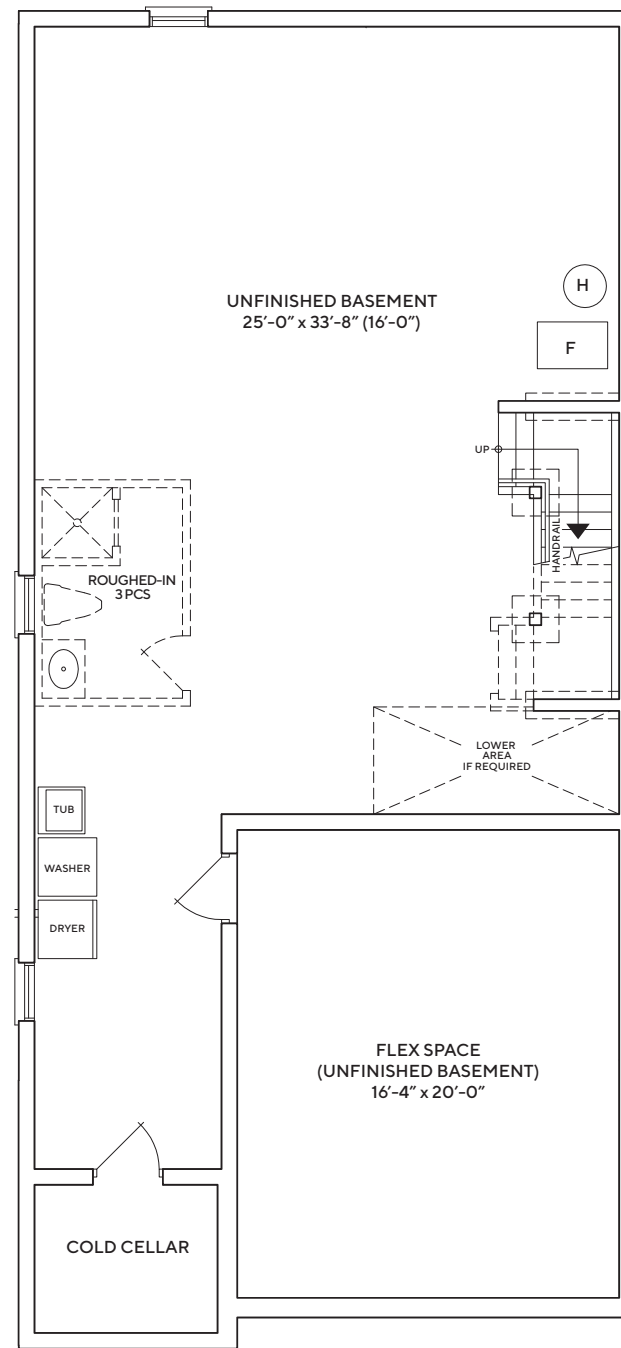

SD-2450

2,450 SQ.FT. | 4 BEDROOMS | 3.5 BATHS

SPECTACULAR FINISHES:

- COFFERED CEILINGS
- FLEX SPACE

BASEMENT ELEVATION A