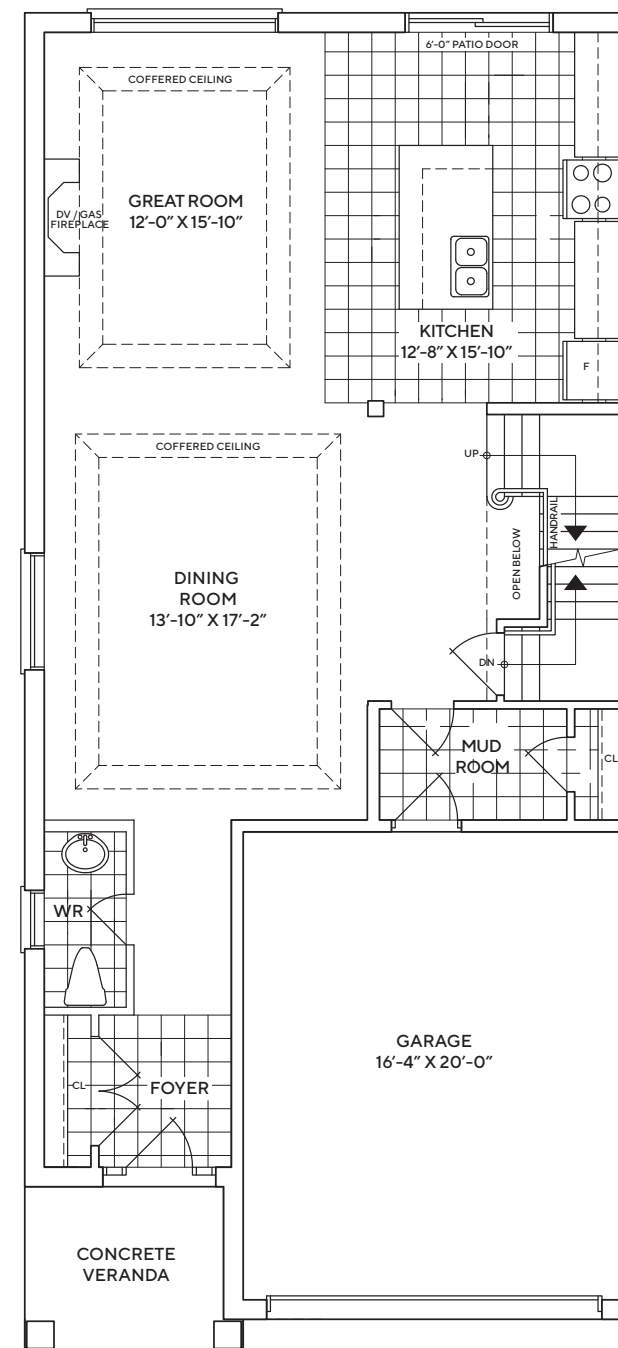

PLAZA®

KING EAST

ESTATES

SD-2450

2,450 SQ.FT | 4 BEDROOMS | 3.5 BATHS

SD-2450

2,450 SQ.FT. | 4 BEDROOMS | 3.5 BATHS

SPECTACULAR FINISHES:

- COFFERED CEILINGS
- FLEX SPACE

BASEMENT ELEVATION A

GROUND FLOOR ELEVATION A

SECOND FLOOR ELEVATION A