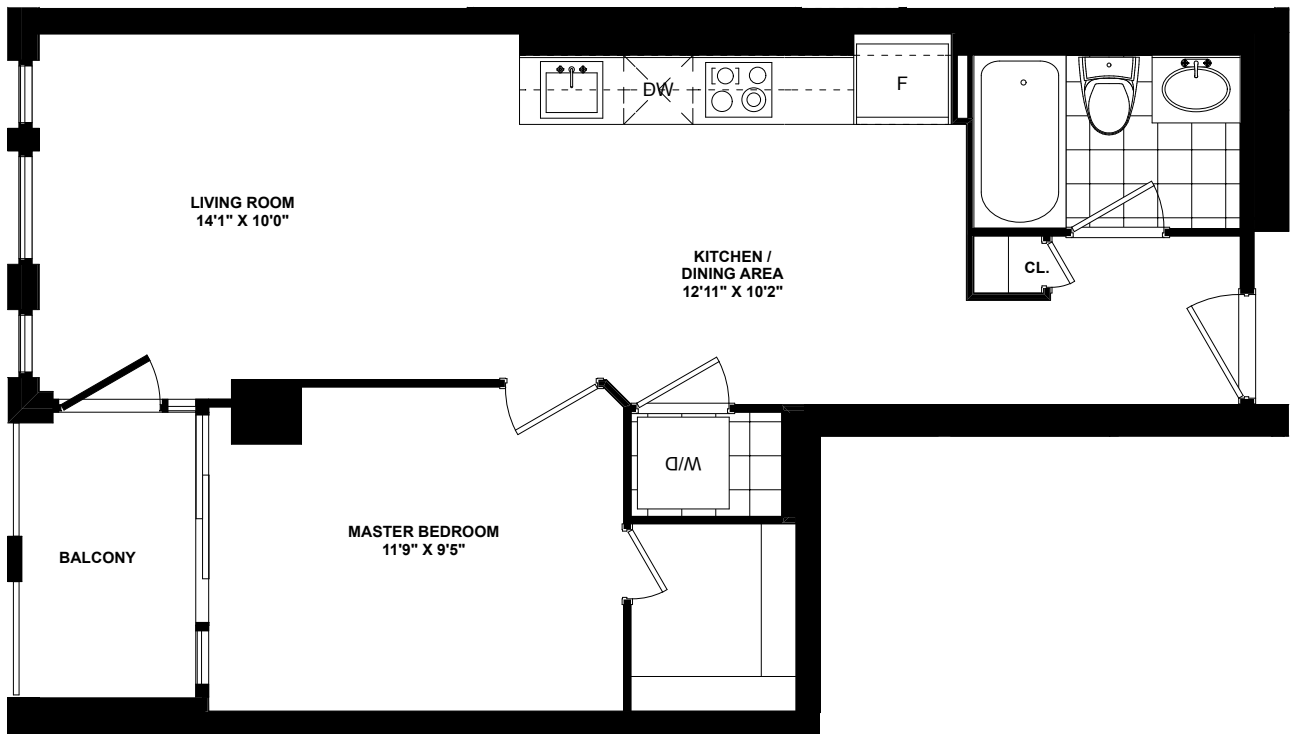

IVORY

ON ADELAIDE

SUITE 1-F2

575 sq.ft. - 1 Bedroom

SUITE REPEATS ON LEVEL 2 & 3

PLAZA®
pureplaza.com