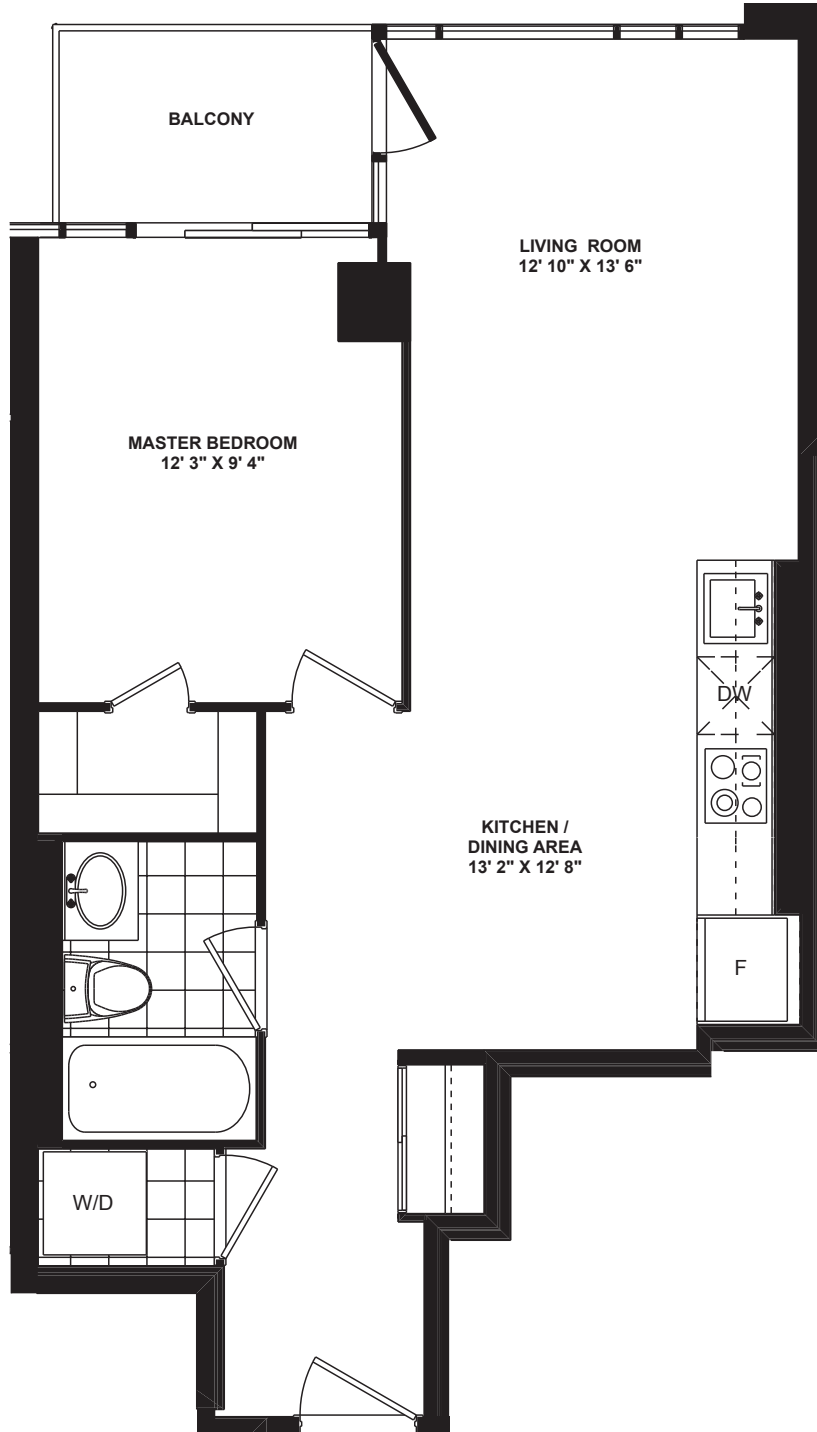

SUITE 1-C

610 sq.ft. – 1 Bedroom

LEVEL 3

SUITE REPEATS ON LEVEL 2-23