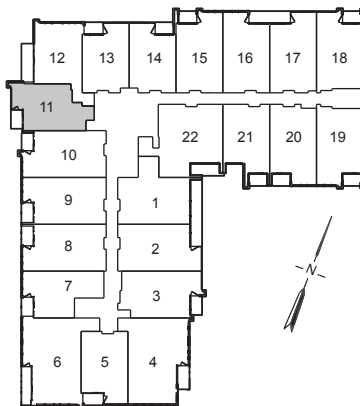

SUITE 1-C

610 sq.ft. – 1 Bedroom

LEVEL 3

SUITE REPEATS ON LEVEL 2-23