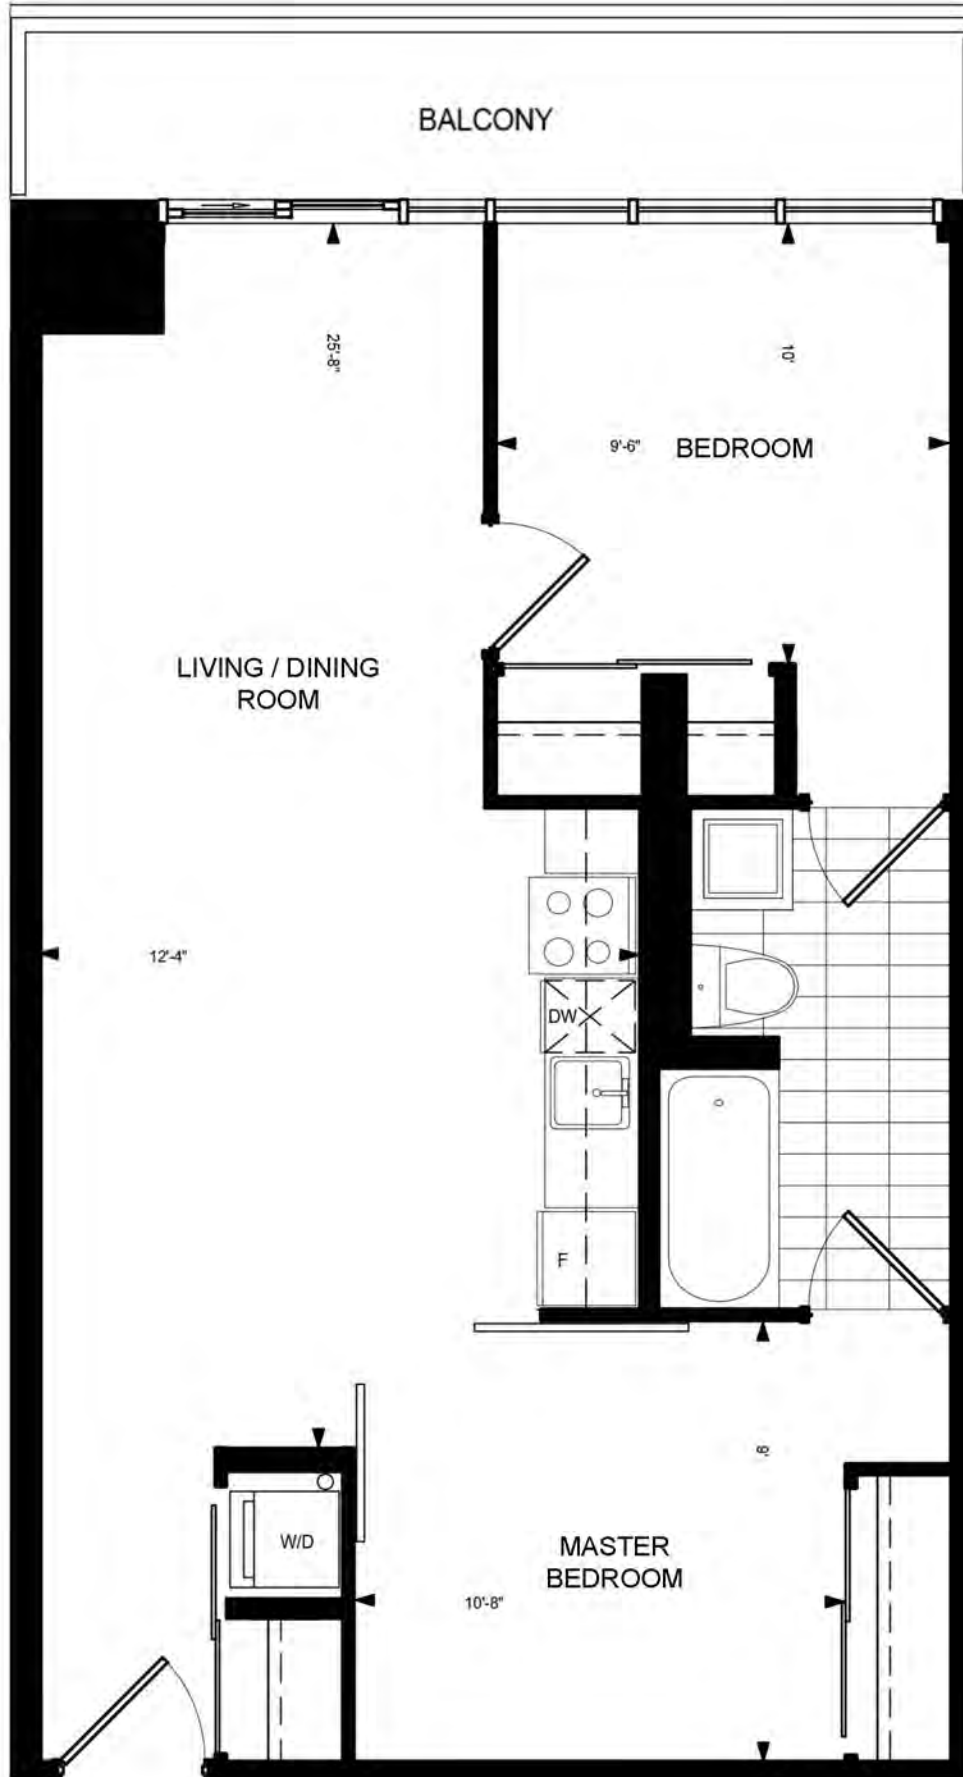

2P

675 SQ. FT. - Two Bedroom

ON TRIANGLE PARK

11th Floor