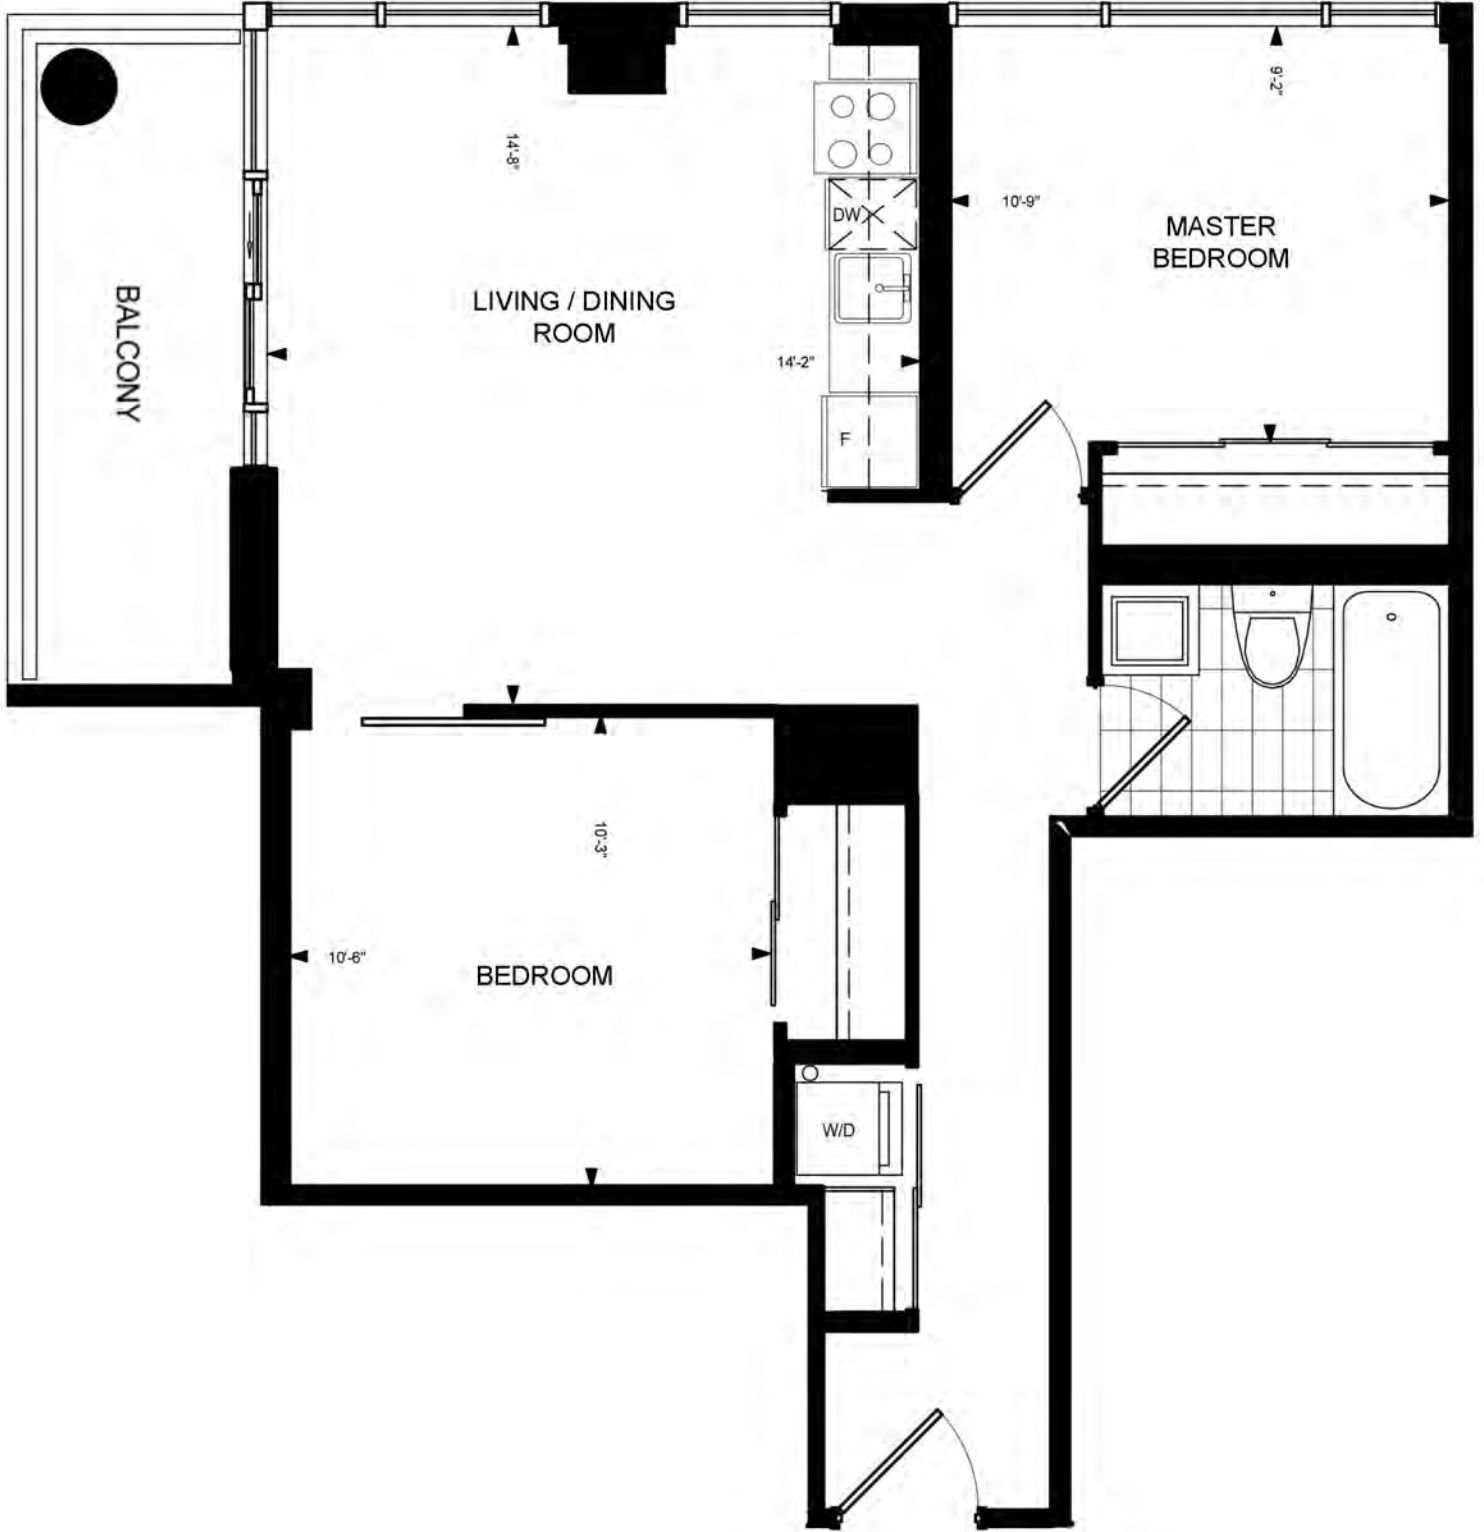

2H3

680 SQ. FT. - Two Bedroom

ON TRIANGLE PARK

19th, 22nd Floor