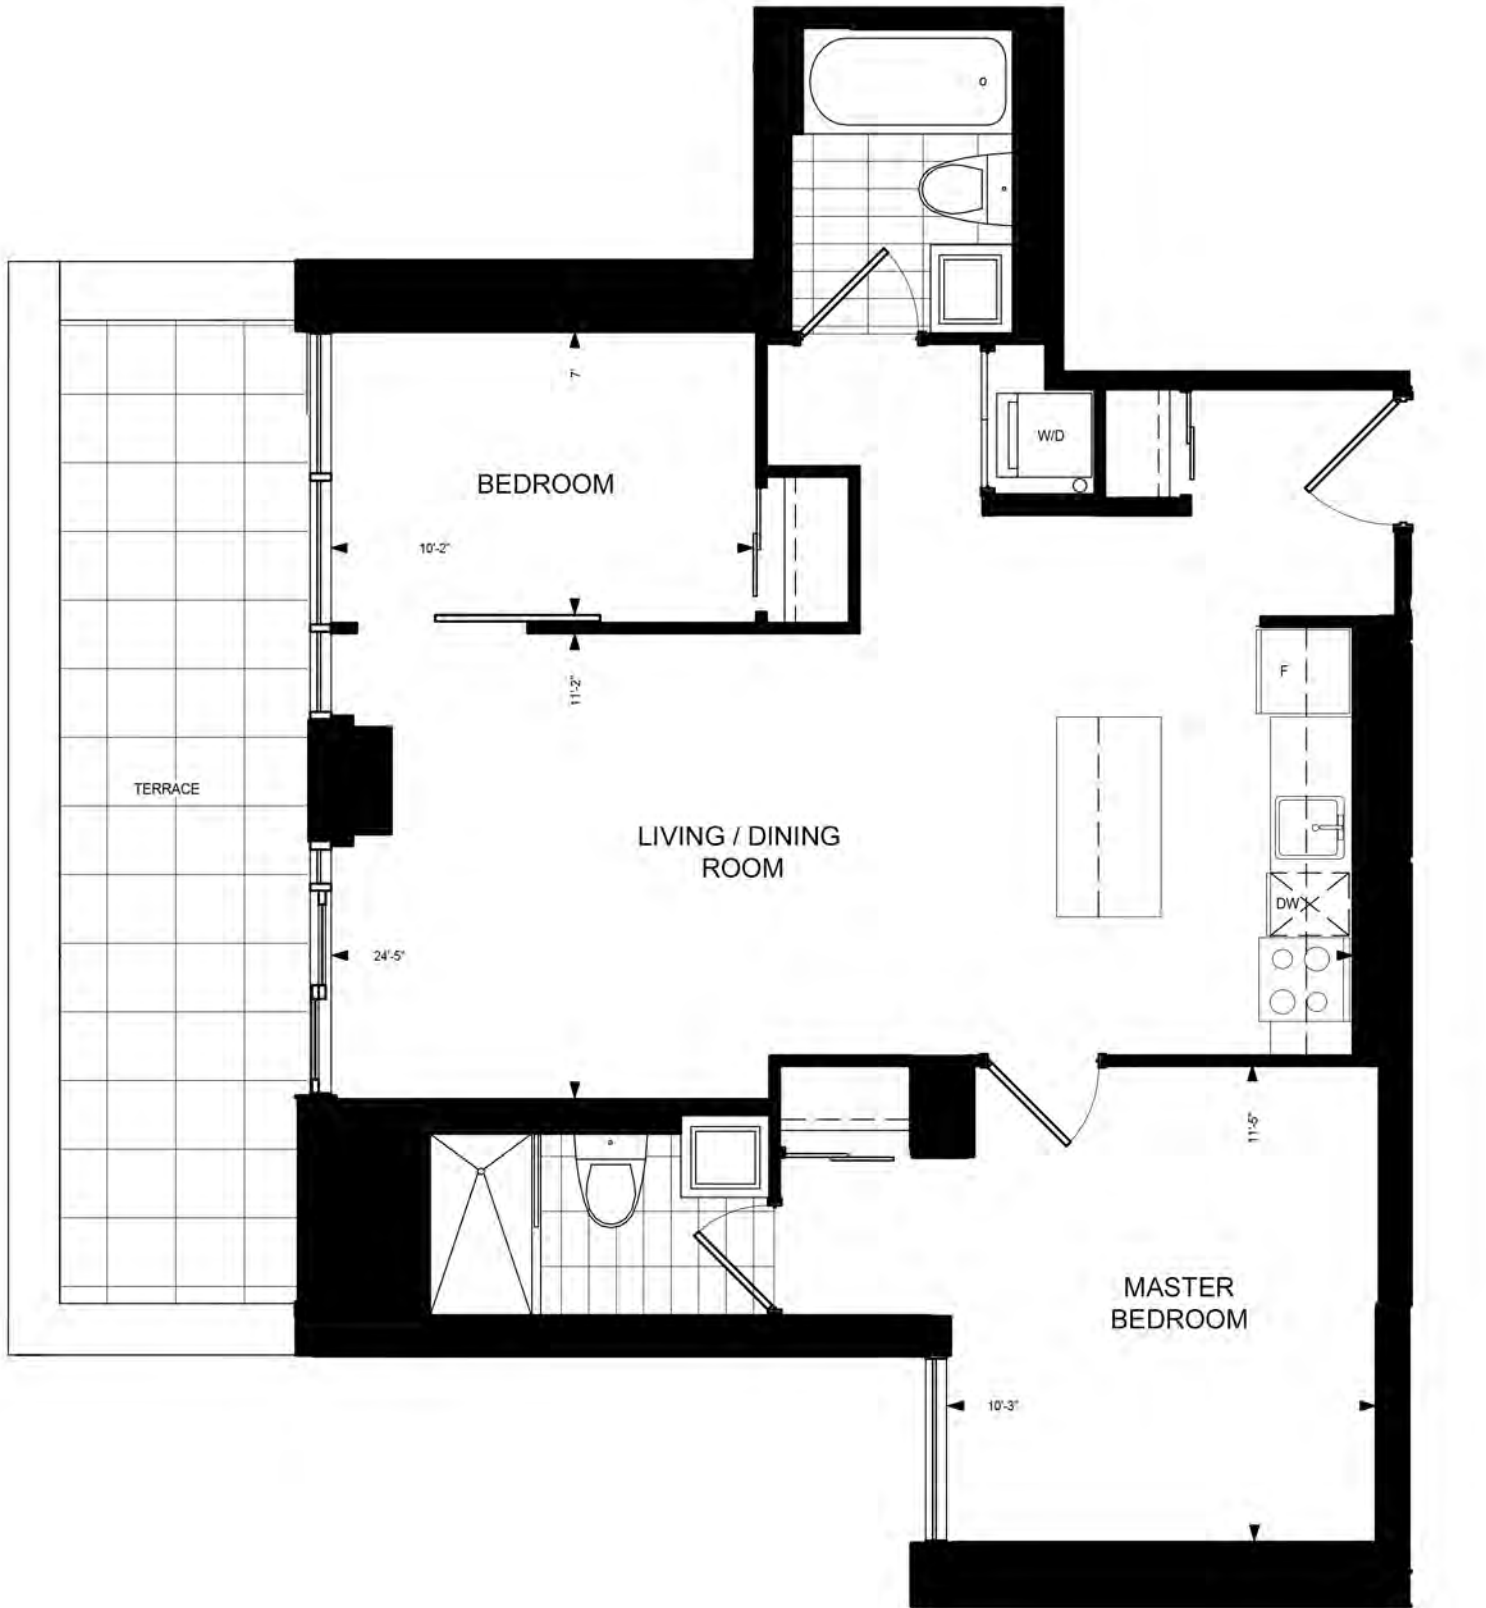

2H2T

800 SQ. FT. - Two Bedroom

ON TRIANGLE PARK

7th Floor