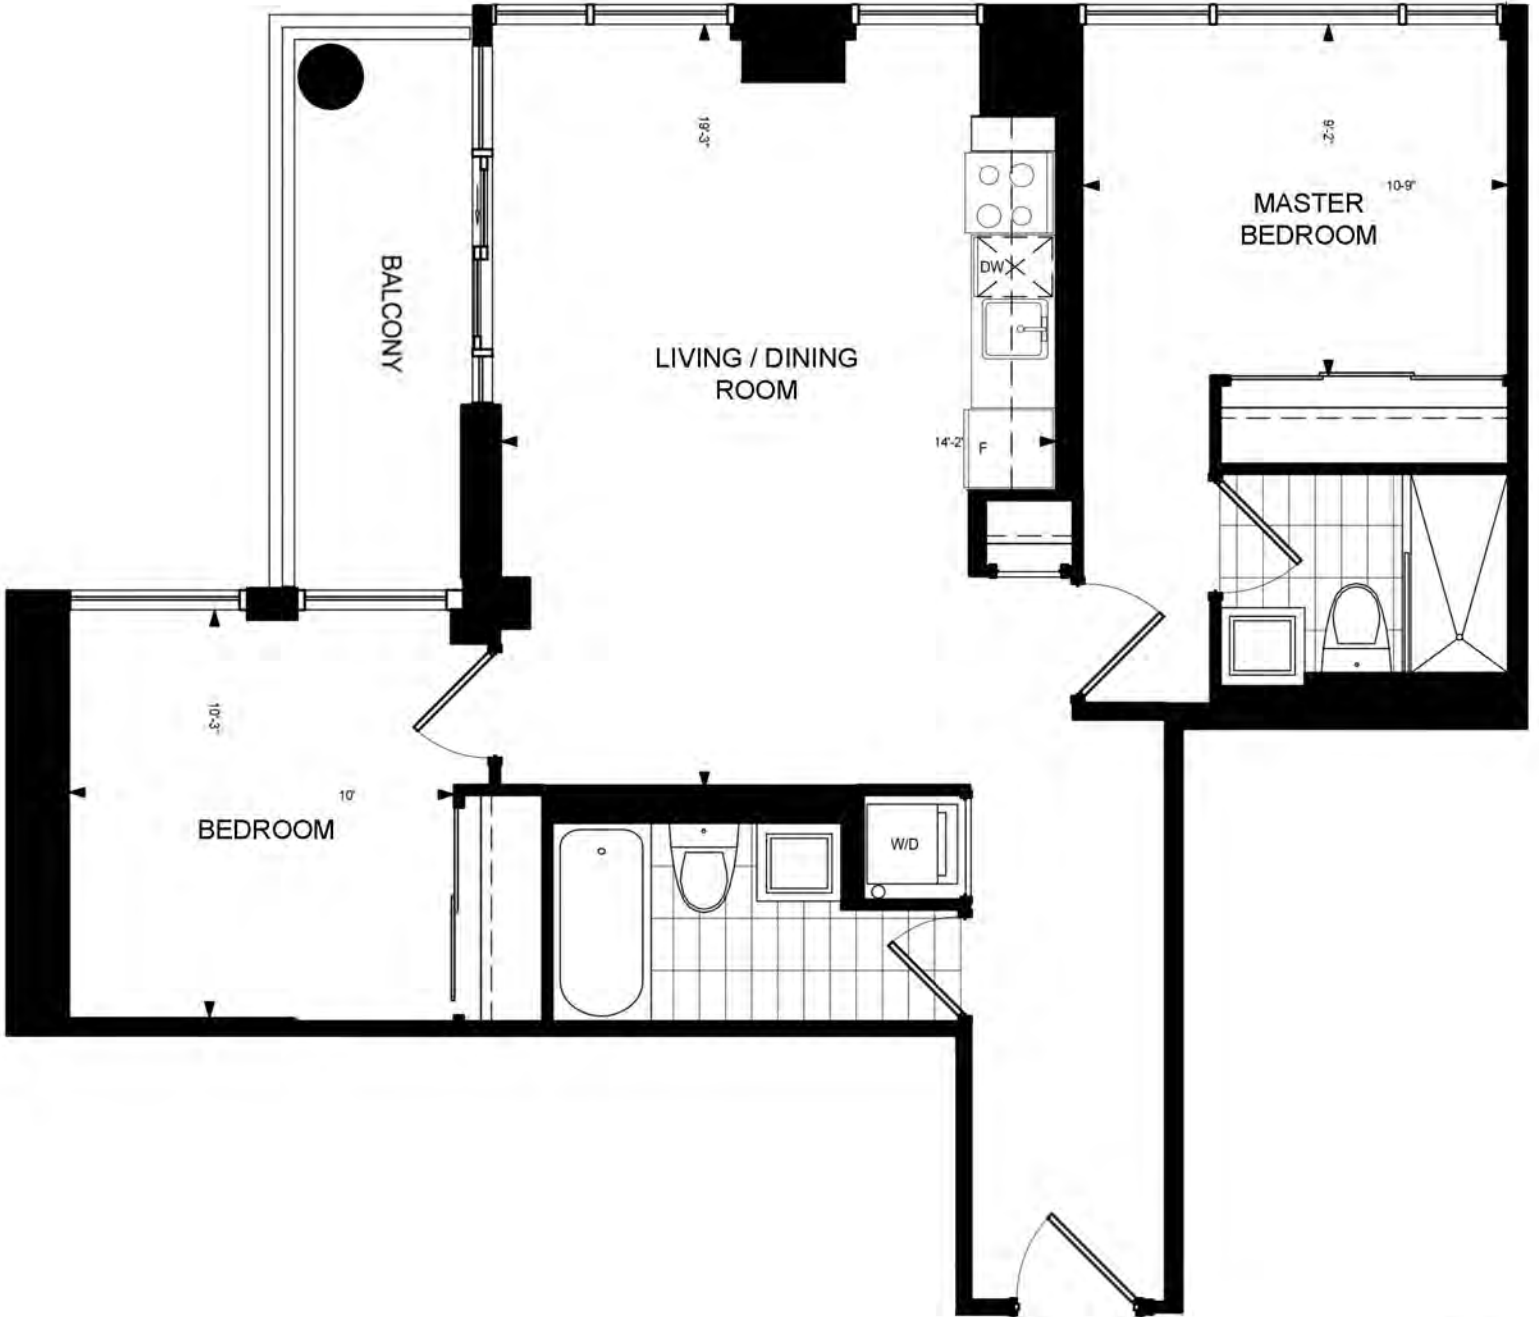

2H1

800 SQ. FT. - Two Bedroom

ON TRIANGLE PARK

20th - 21st Floor

11th Floor