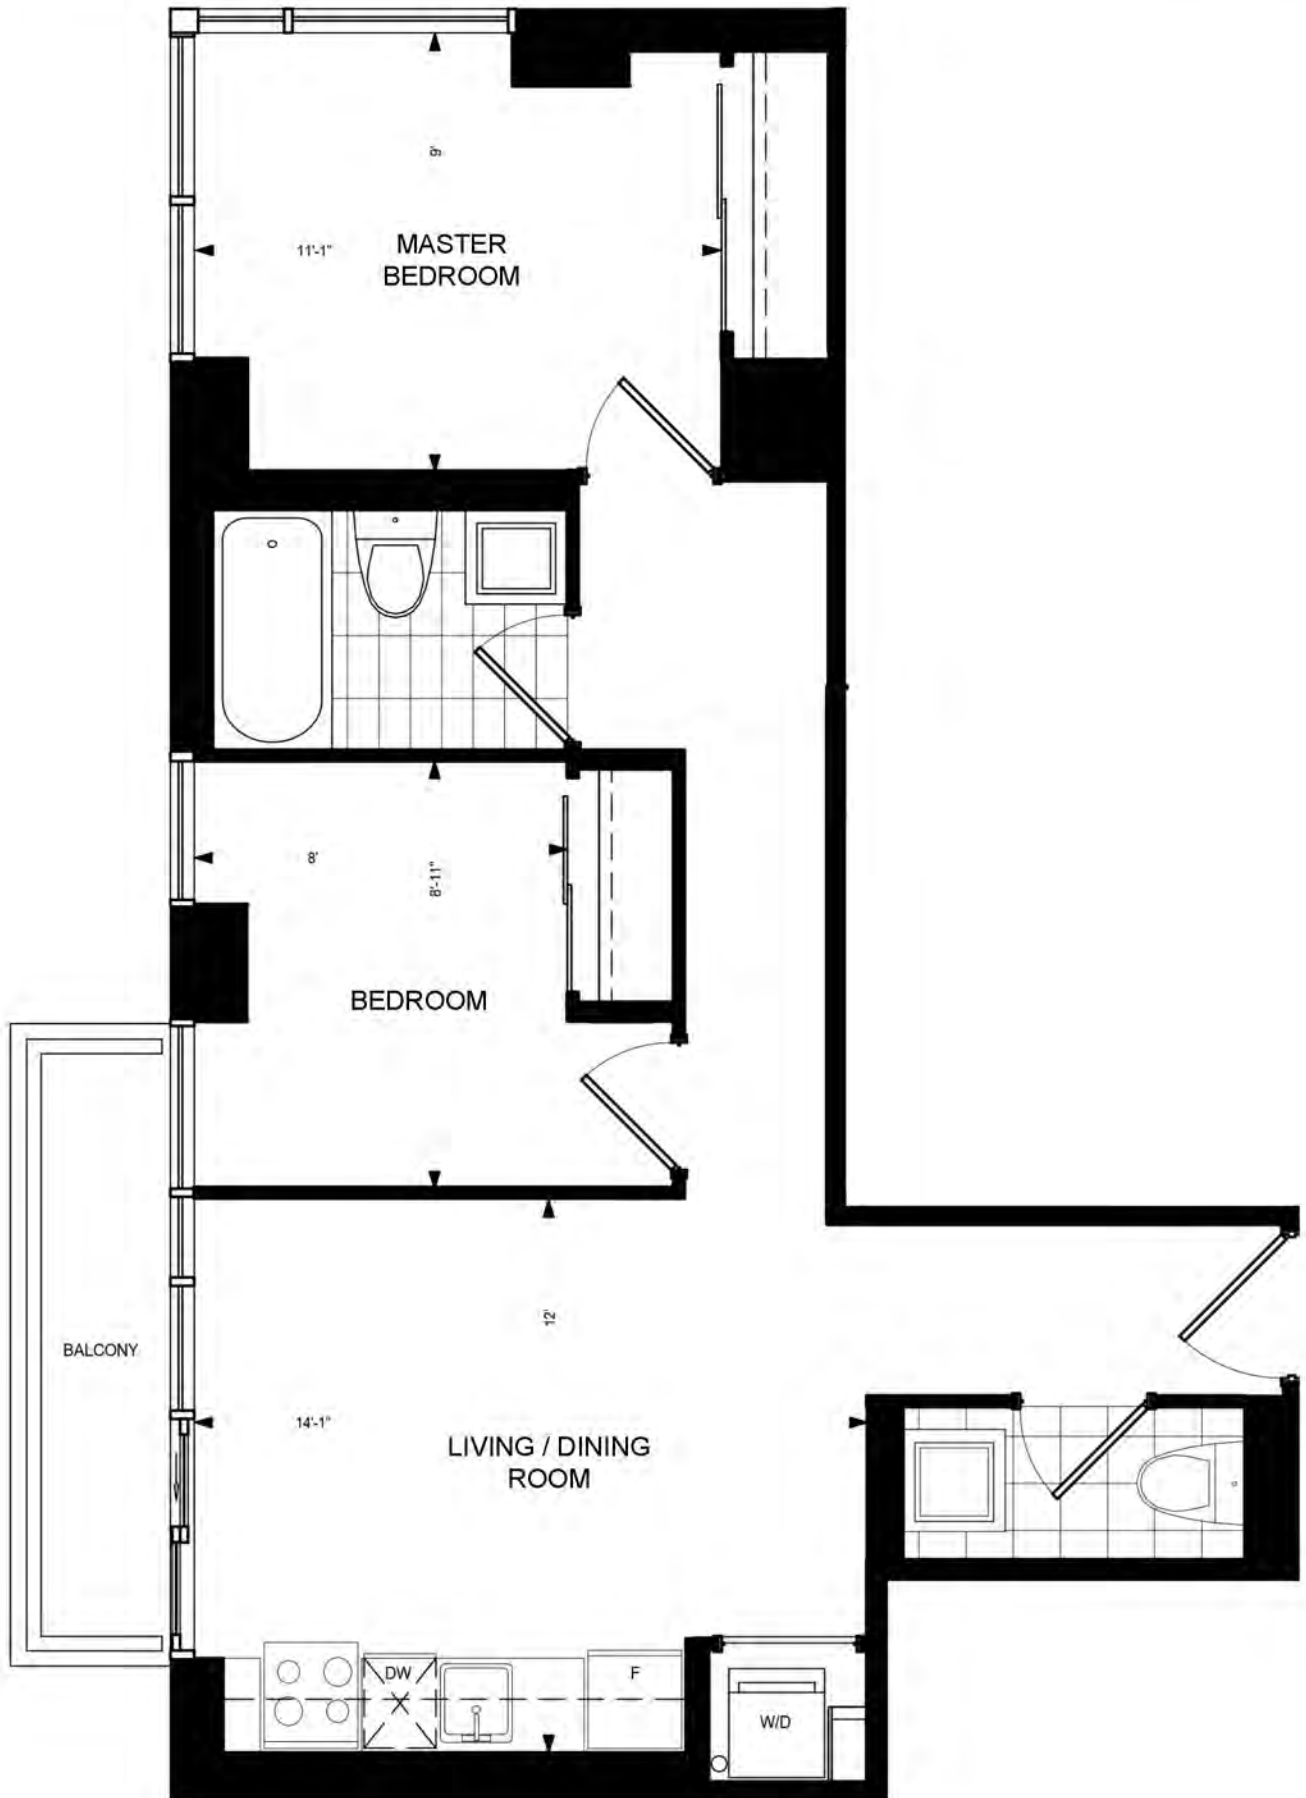

2E

625 SQ. FT. - Two Bedroom

ON TRIANGLE PARK

10th Floor