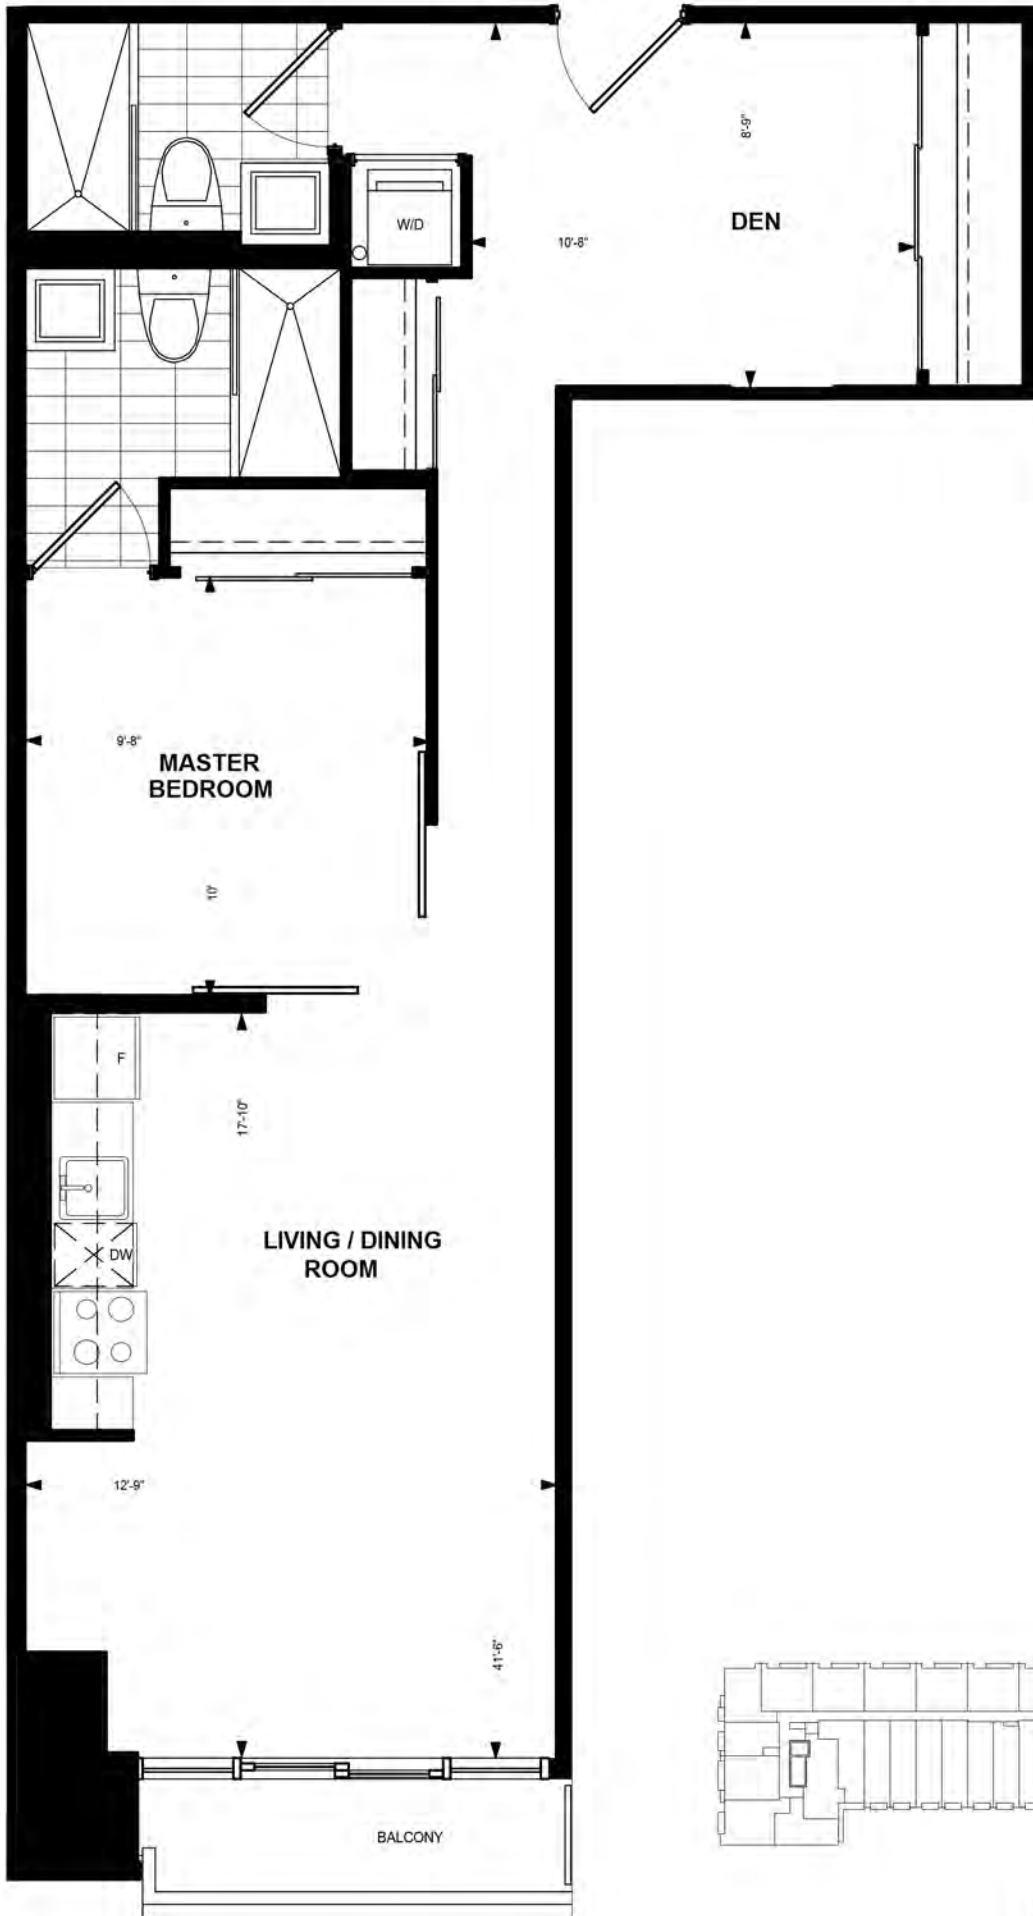

1T+D

675 SQ. FT. - One Bedroom

ON TRIANGLE PARK

8th Floor