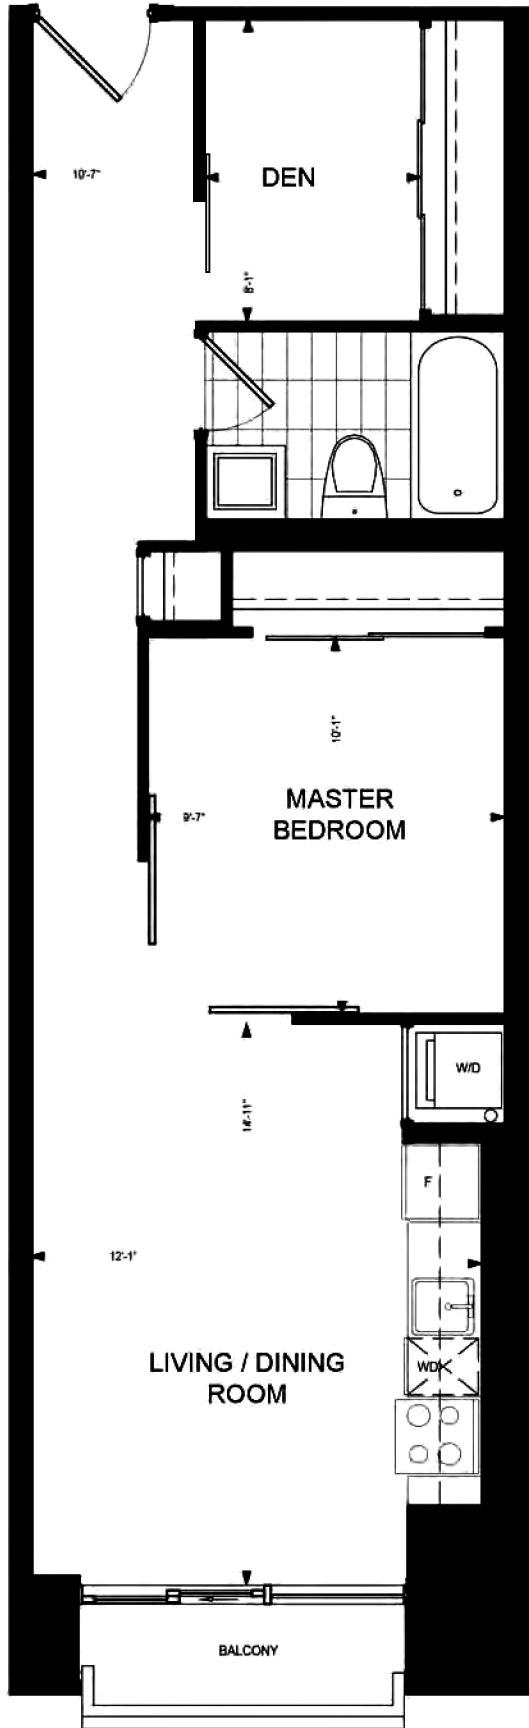

1G3+D

585 SQ. FT. - One Bedroom + Den

ON TRIANGLE PARK

2nd Floor

3rd - 6th Floor