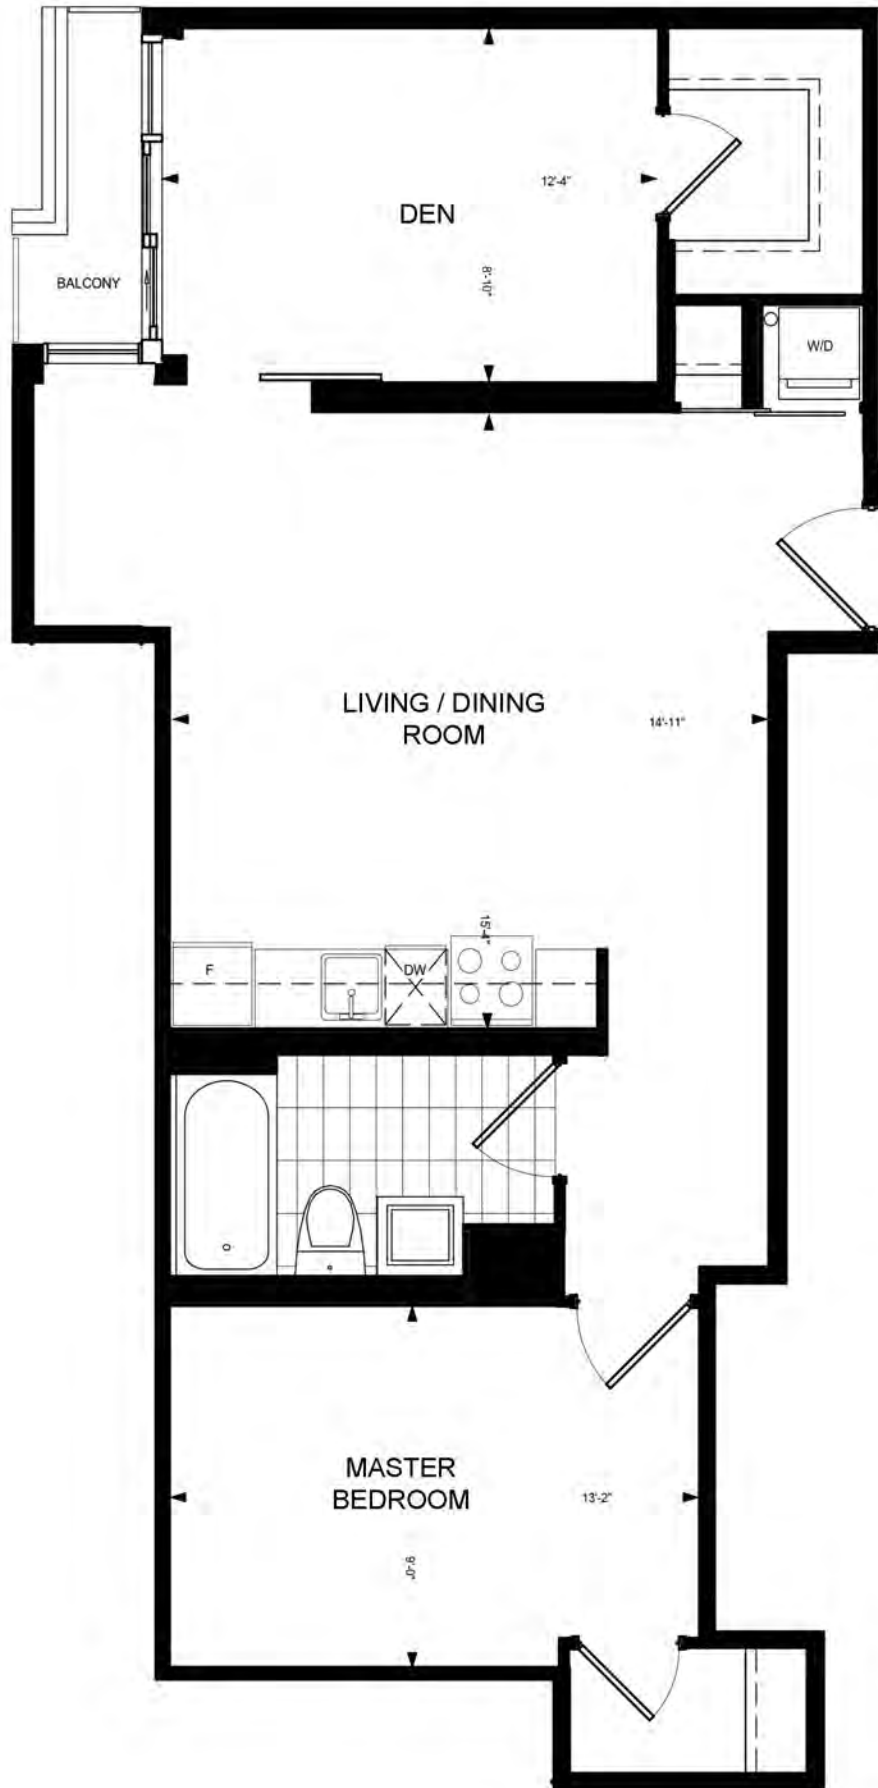

1B1+D2

750 SQ. FT. - One Bedroom + Den

ON TRIANGLE PARK

8th Floor