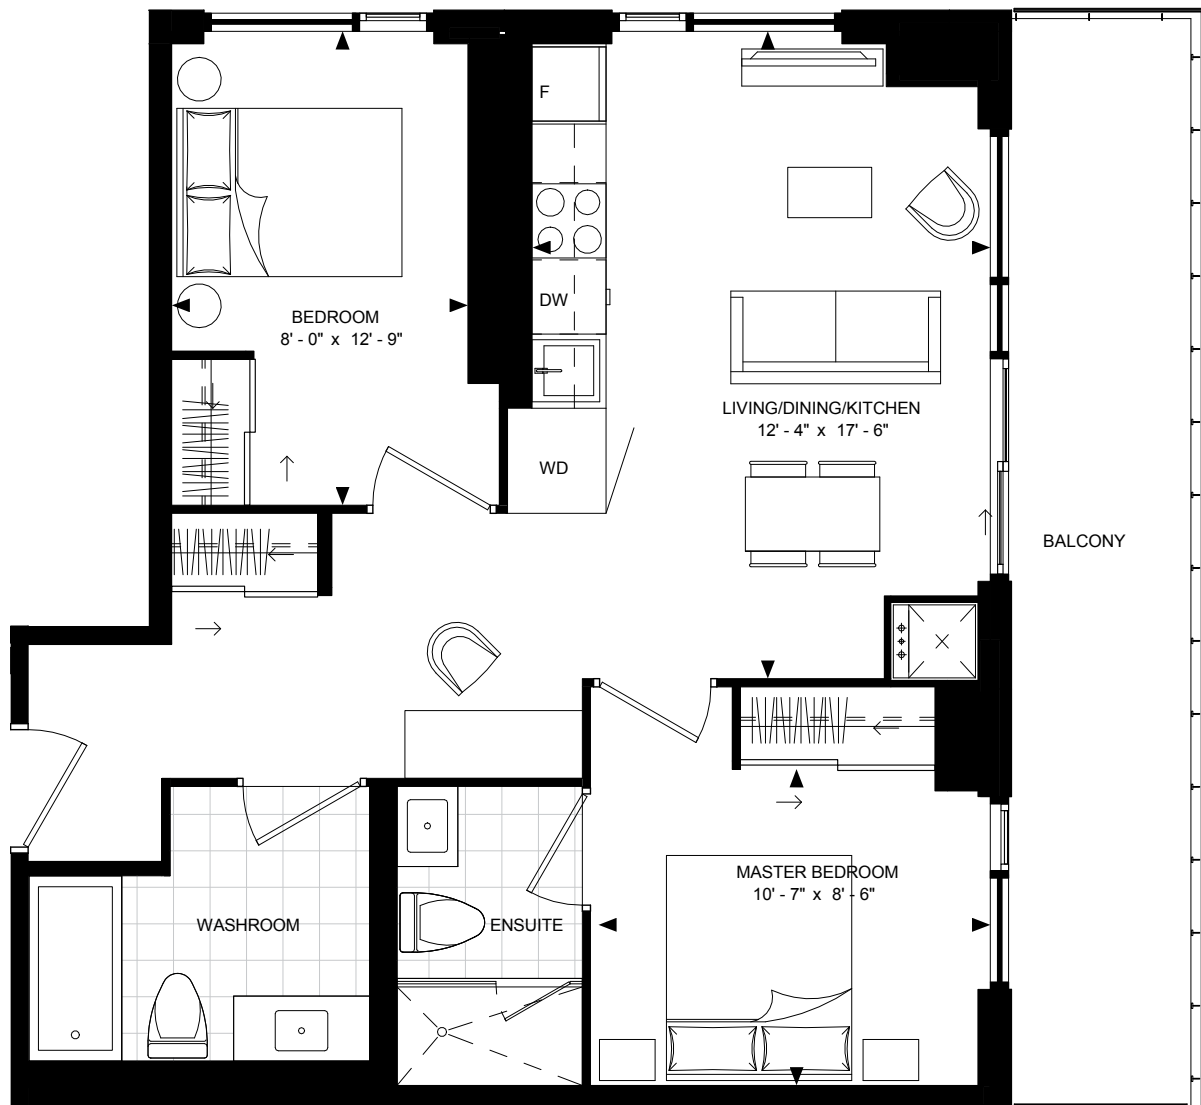

2-E

TWO BEDROOM | 743 SQ.FT.

FLOOR 27-43