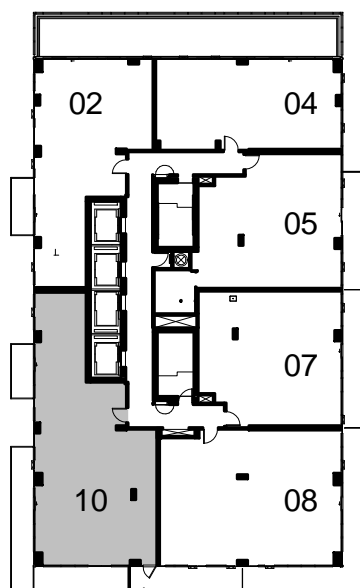

SUITE 3-F

50 at Wellesley Station

FLOOR 40

LPH FLOOR

PH FLOOR

SUITE 3-F
SUITE AREA: 1283 sq.ft.

Disclaimer : Materials, specifications & floor plans are subject to change without notice. All renderings are artist's conceptions. All floor plans have approximate dimensions. Actual usable floor space may vary from the stated floor area. E.&O.E.

NOT TO SCALE