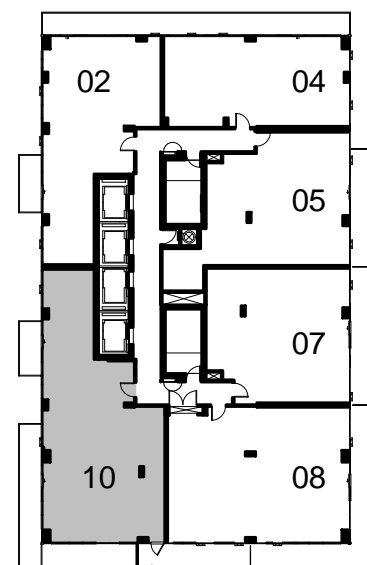

SUITE 3-F

50 at Wellesley Station

FLOOR 40

LPH FLOOR

PH FLOOR

SUITE 3-F
SUITE AREA: 1283 sq.ft.

Disclaimer : Materials, specifications & floor plans are subject to change without notice. All renderings are artist's conceptions. All floor plans have approximate dimensions. Actual usable floor space may vary from the stated floor area. E.&O.E.

NOT TO SCALE