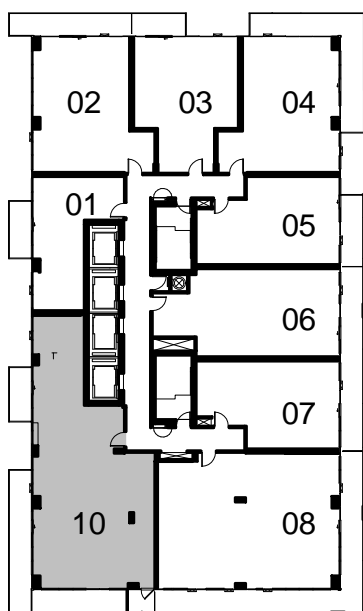

SUITE 3-F

50 at Wellesley Station

FLOOR 40

LPH FLOOR

PH FLOOR

SUITE 3-F
SUITE AREA: 1283 sq.ft.

Disclaimer : Materials, specifications & floor plans are subject to change without notice. All renderings are artist's conceptions. All floor plans have approximate dimensions. Actual usable floor space may vary from the stated floor area. E.&O.E.

NOT TO SCALE