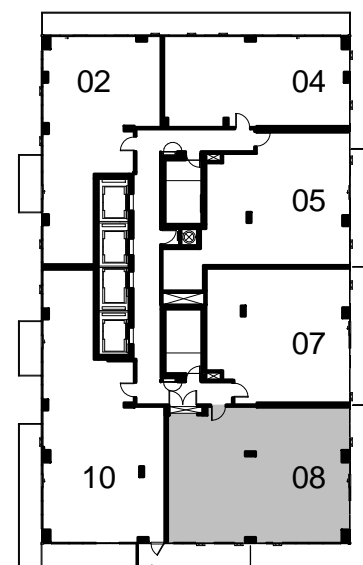

FLOOR 40

LPH FLOOR

PH FLOOR

SUITE 3-E
SUITE AREA: 1196 sq.ft.

Disclaimer : Materials, specifications & floor plans are subject to change without notice. All renderings are artist's conceptions. All floor plans have approximate dimensions. Actual usable floor space may vary from the stated floor area. E.&O.E.

NOT TO SCALE