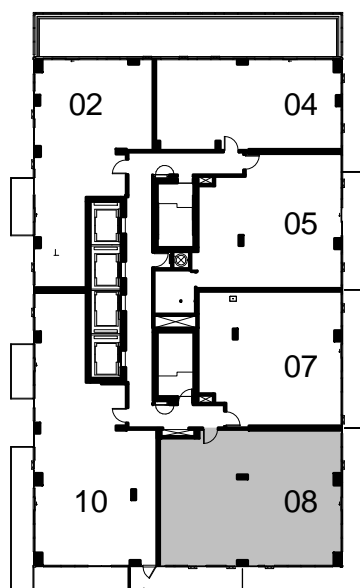

FLOOR 40

LPH FLOOR

PH FLOOR

SUITE 3-E
SUITE AREA: 1196 sq.ft.

Disclaimer : Materials, specifications & floor plans are subject to change without notice. All renderings are artist's conceptions. All floor plans have approximate dimensions. Actual usable floor space may vary from the stated floor area. E.&O.E.

NOT TO SCALE