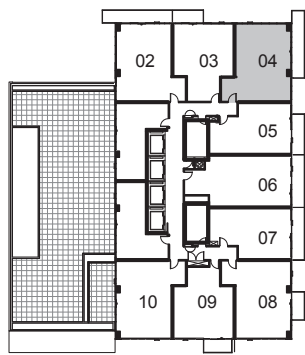

SUITE 2-A (UNIT 04)

710 sq.ft. – 2 Bedroom

LEVELS: 3, 5

LEVEL: 6

LEVELS: 7-40

All dimensions are approximate and subject to normal construction variances. Dimensions may exceed the useable floor area. Sizes and specifications subject to change without notice. Furniture is displayed for illustration purposes only and does not necessarily reflect the electrical plan for the suite. All balconies standard concrete finish. Suites are sold unfurnished. E.&O.E. May 2014.