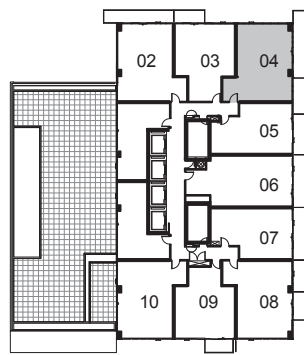

SUITE 2-A (UNIT 04)

710 sq.ft. – 2 Bedroom

LEVELS: 3, 5

LEVEL: 6

LEVELS: 7-40

All dimensions are approximate and subject to normal construction variances. Dimensions may exceed the useable floor area. Sizes and specifications subject to change without notice. Furniture is displayed for illustration purposes only and does not necessarily reflect the electrical plan for the suite. All balconies standard concrete finish. Suites are sold unfurnished. E.&O.E. May 2014.