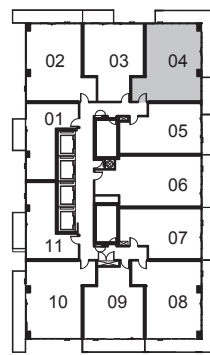

SUITE 2-A (UNIT 04)

710 sq.ft. – 2 Bedroom

LEVELS: 3, 5

LEVEL: 6

LEVELS: 7-40

All dimensions are approximate and subject to normal construction variances. Dimensions may exceed the useable floor area. Sizes and specifications subject to change without notice. Furniture is displayed for illustration purposes only and does not necessarily reflect the electrical plan for the suite. All balconies standard concrete finish. Suites are sold unfurnished. E.&O.E. May 2014.