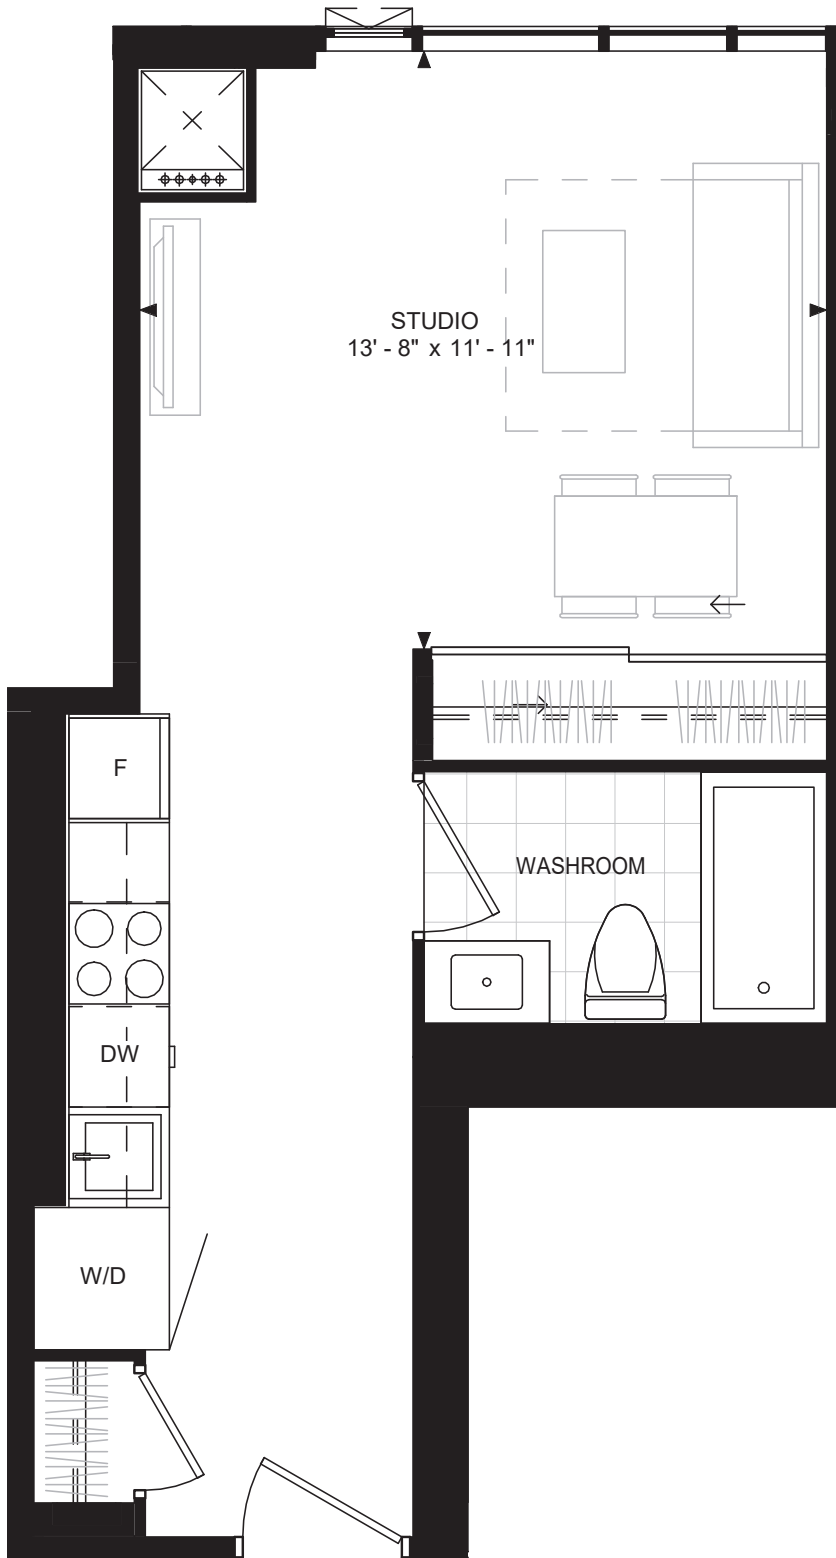

SUITE B-R
SUITE AREA: 418 SF