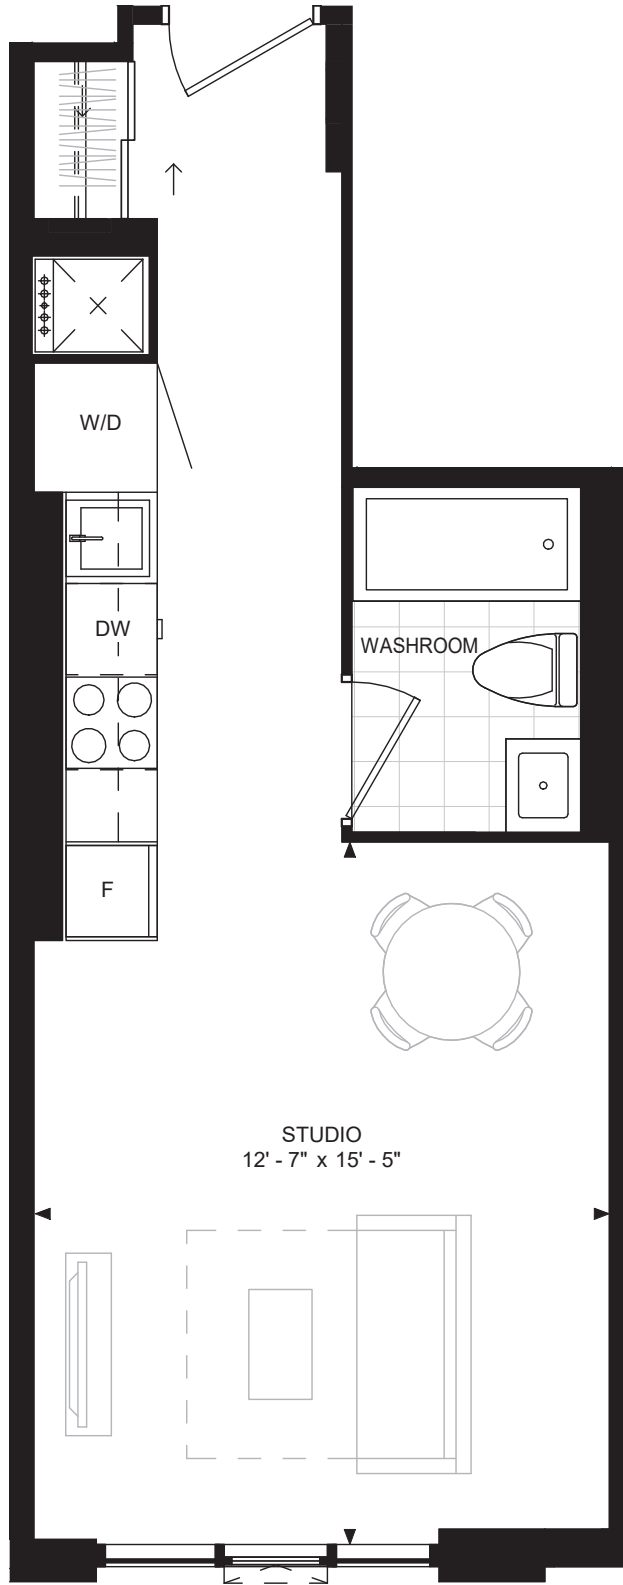

SUITE B-P
SUITE AREA: 410 SF