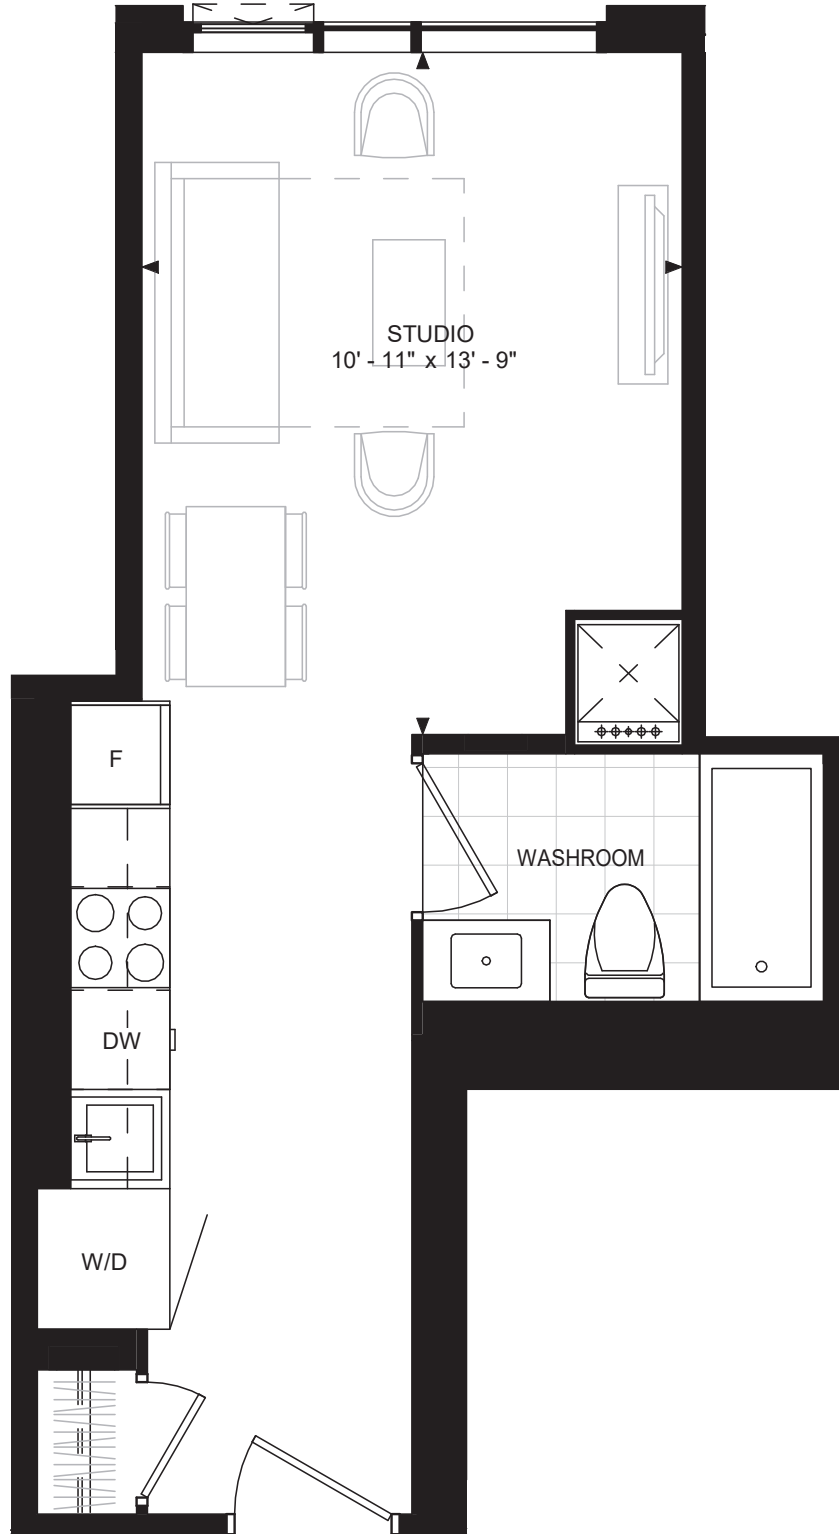

SUITE B-K
SUITE AREA: 380 SF