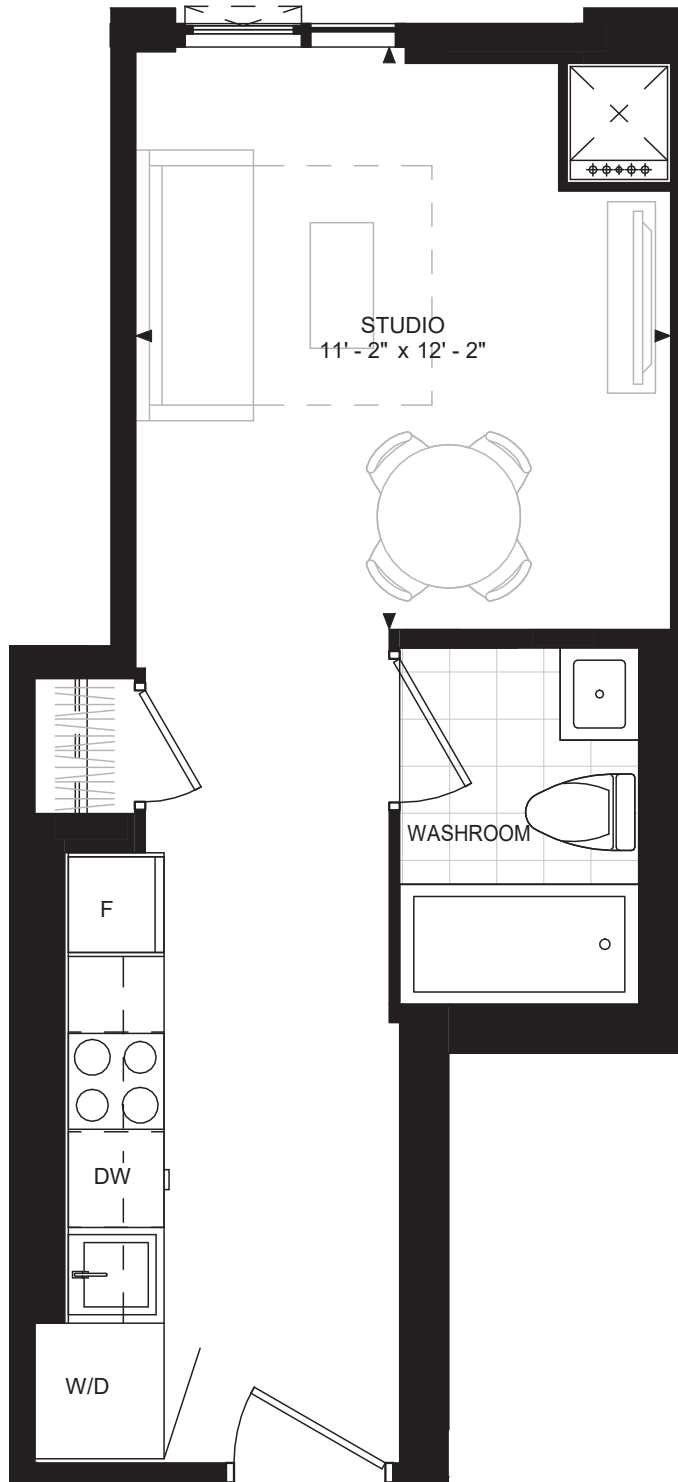

SUITE B-H
SUITE AREA: 363 SF