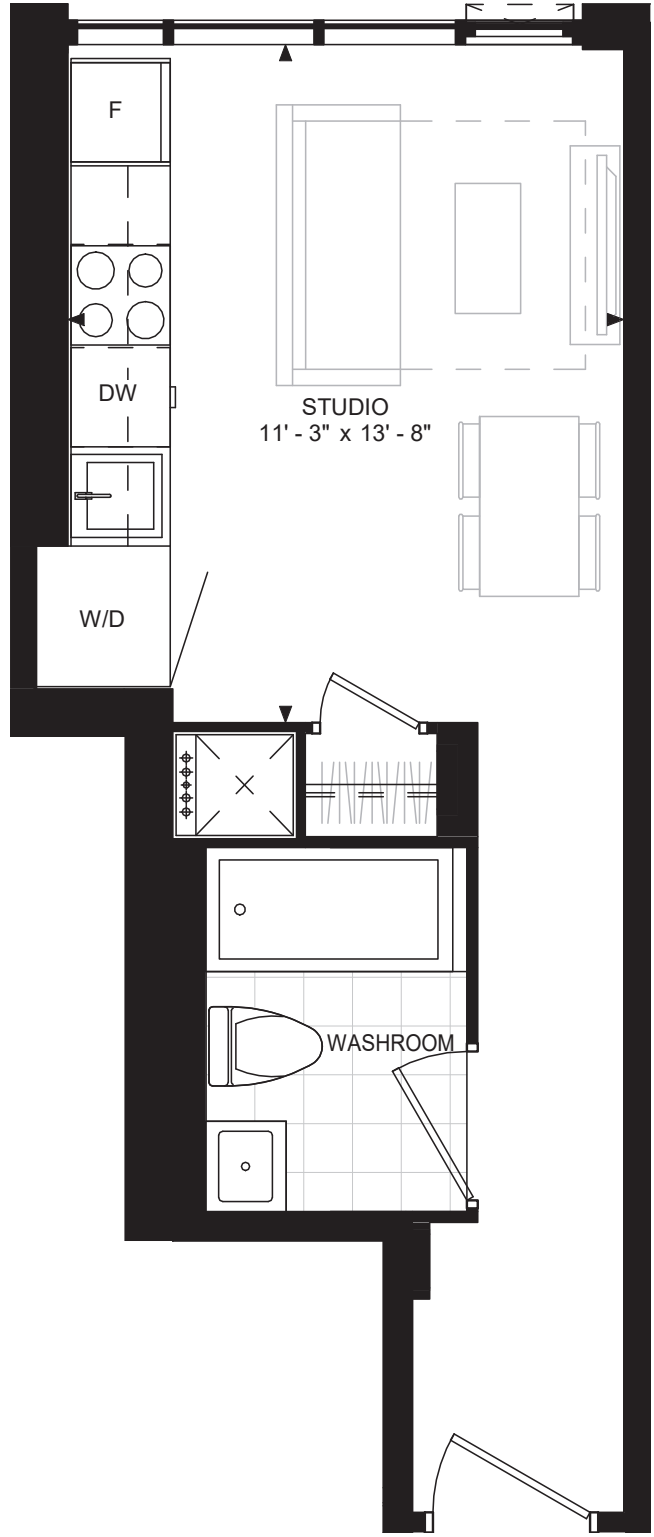

SUITE B-B
SUITE AREA: 330 SF