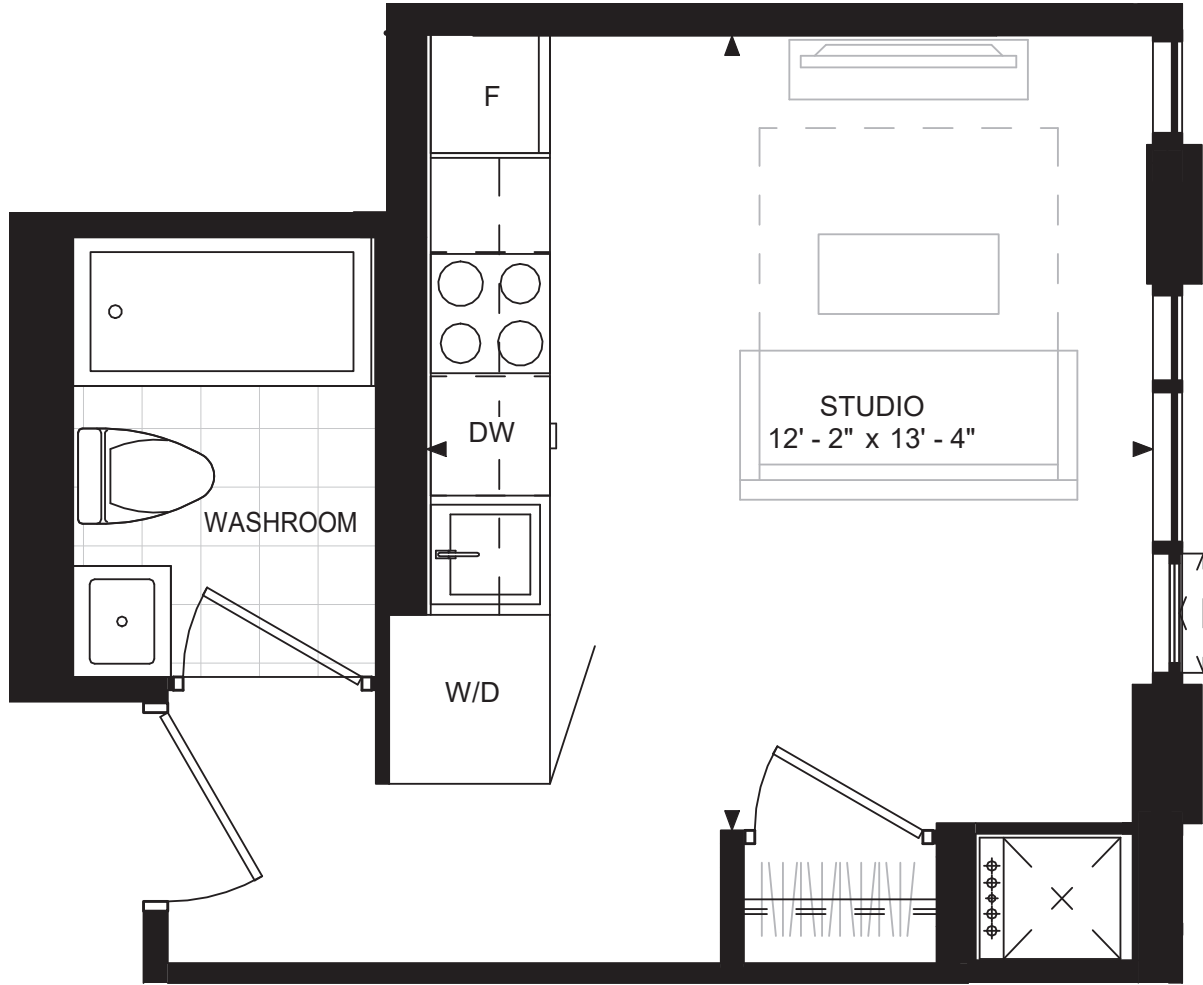

SUITE B-A1
SUITE AREA: 297 SF