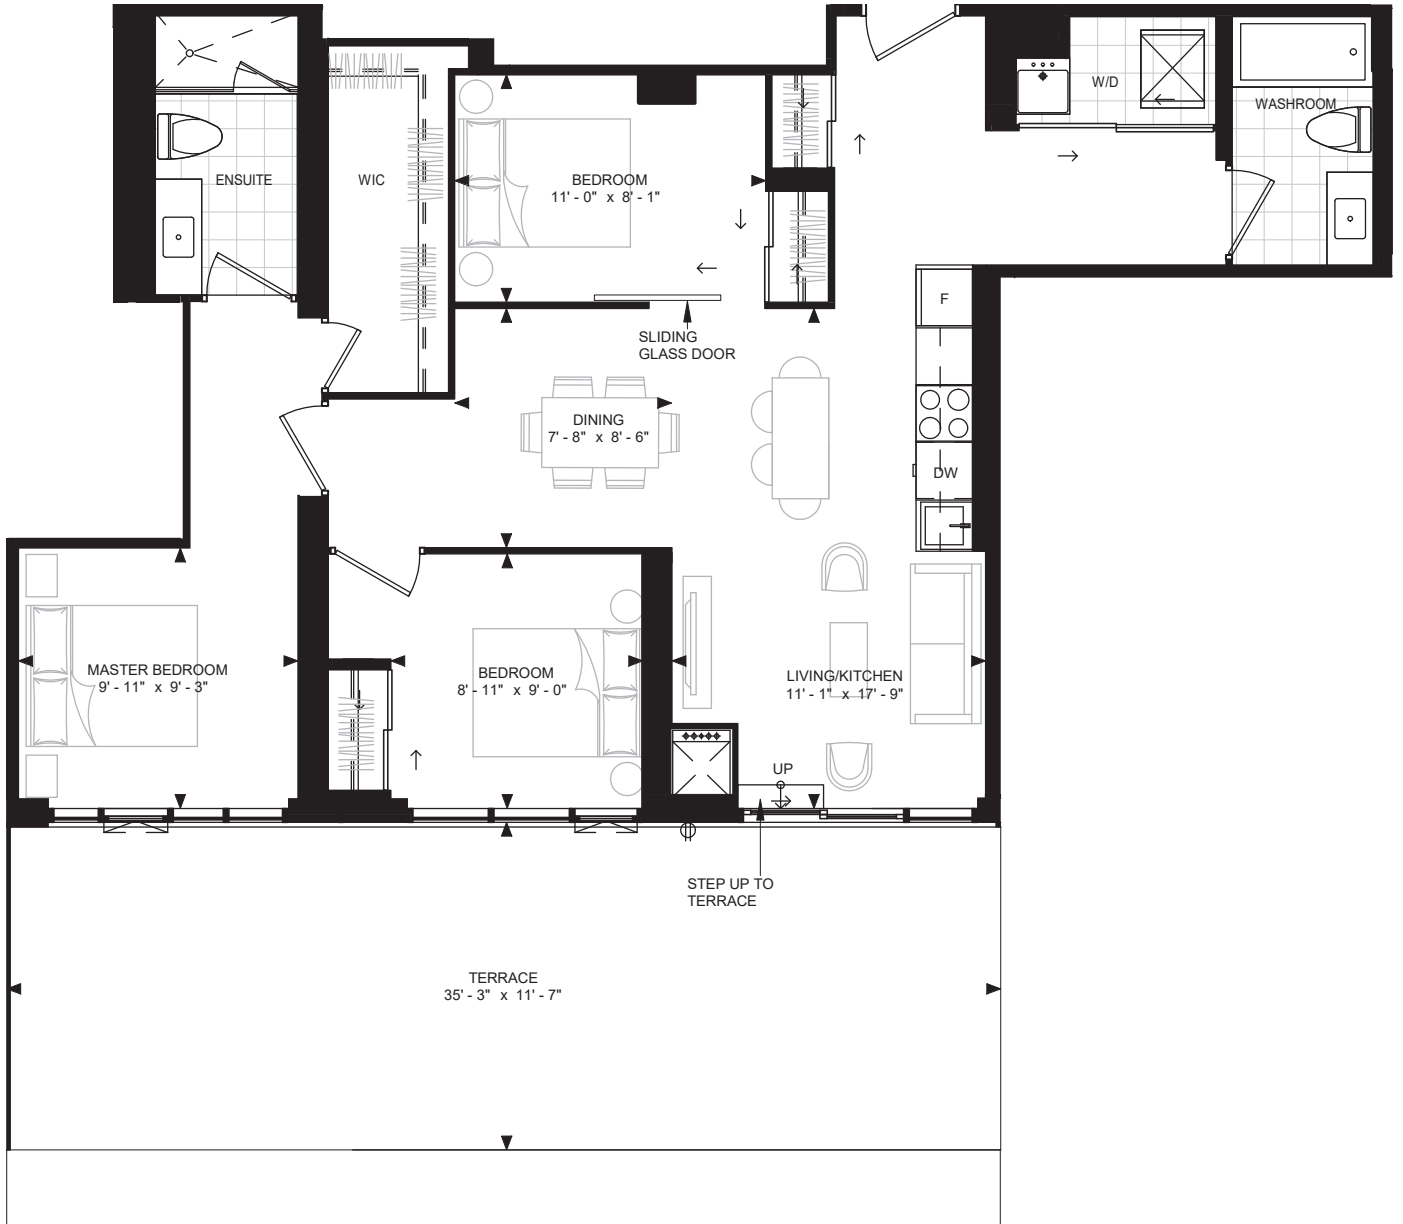

SUITE 3-F
SUITE AREA: 1042 SF