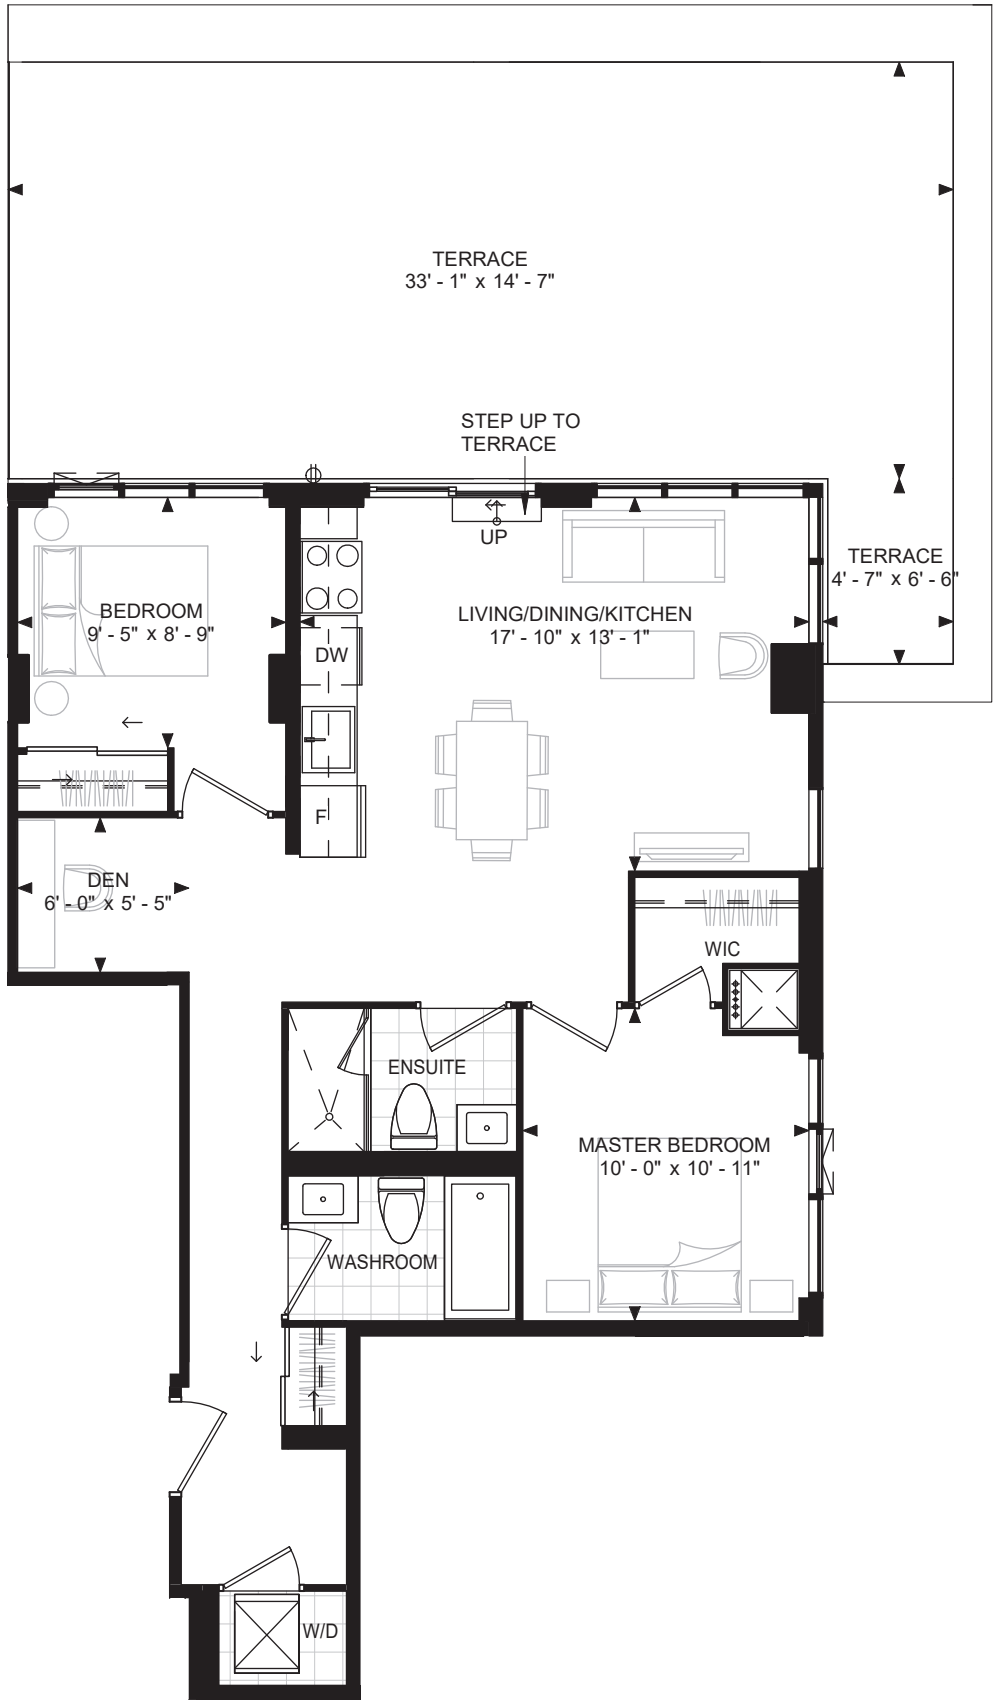

SUITE 2D-D
SUITE AREA: 861 SF

FLOOR 8