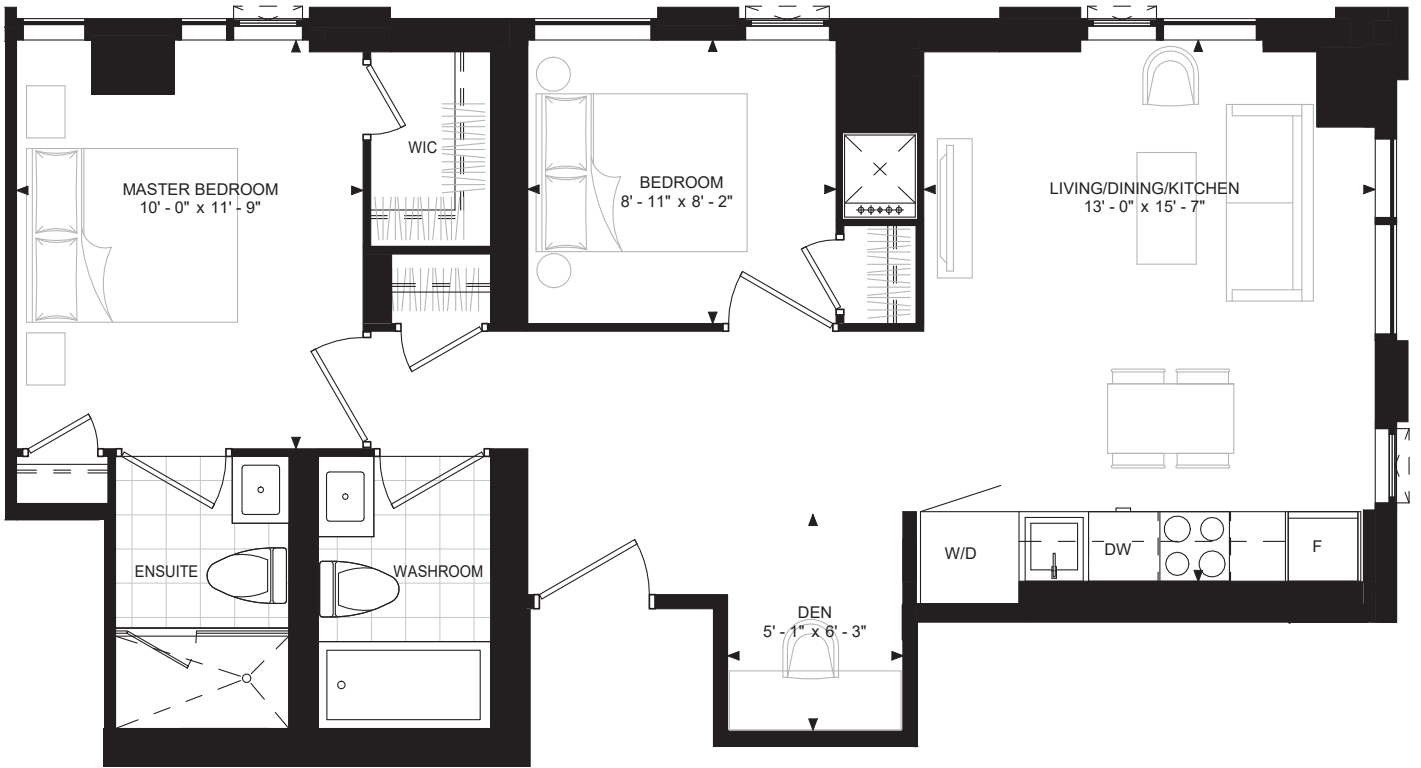

SUITE 2D-A
SUITE AREA: 770 SF