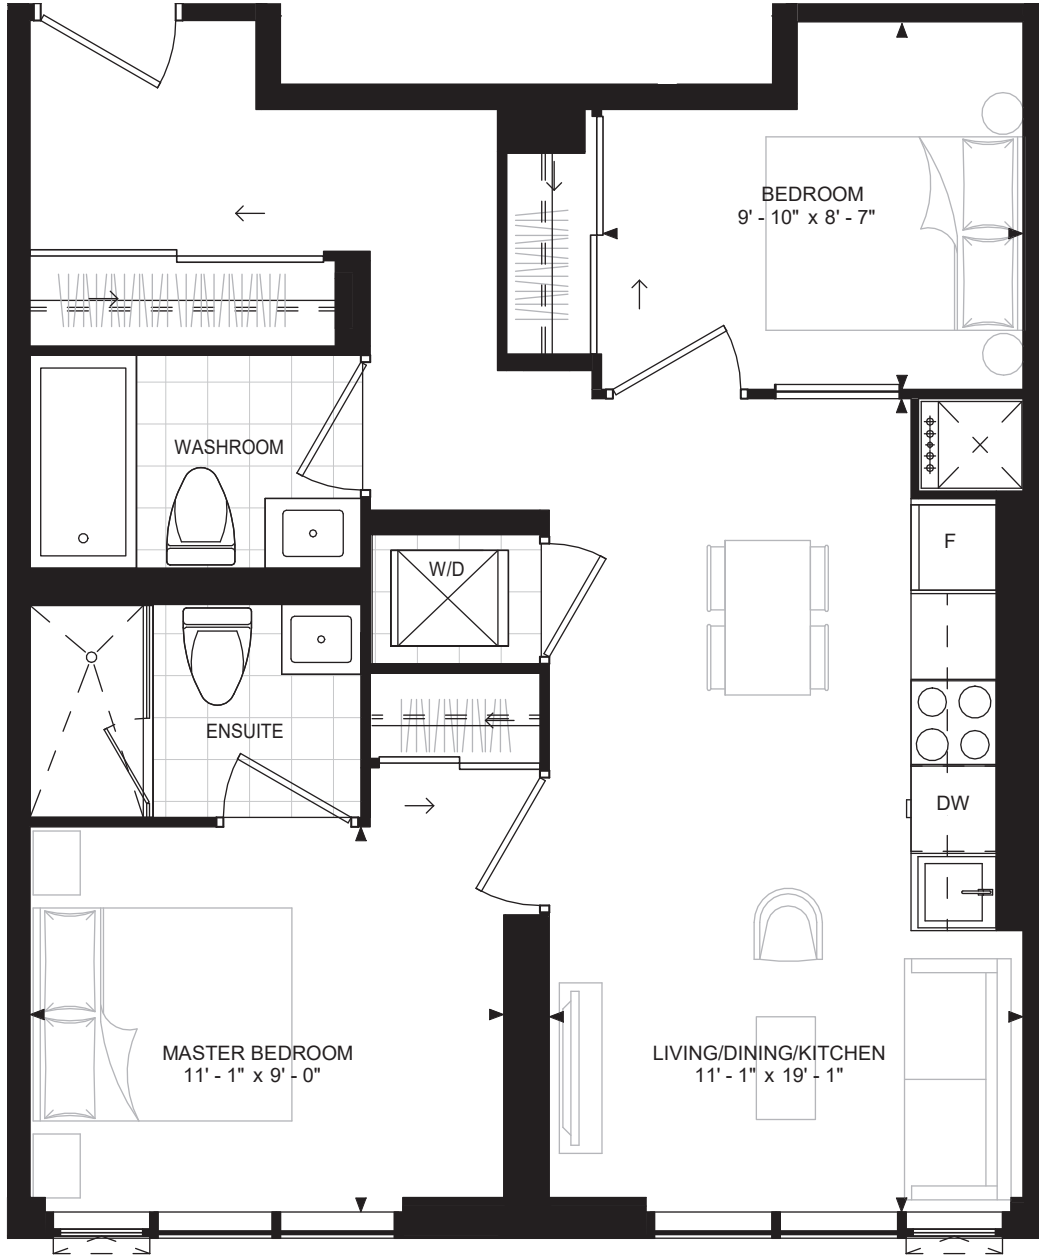

SUITE 2-H
SUITE AREA: 684 SF