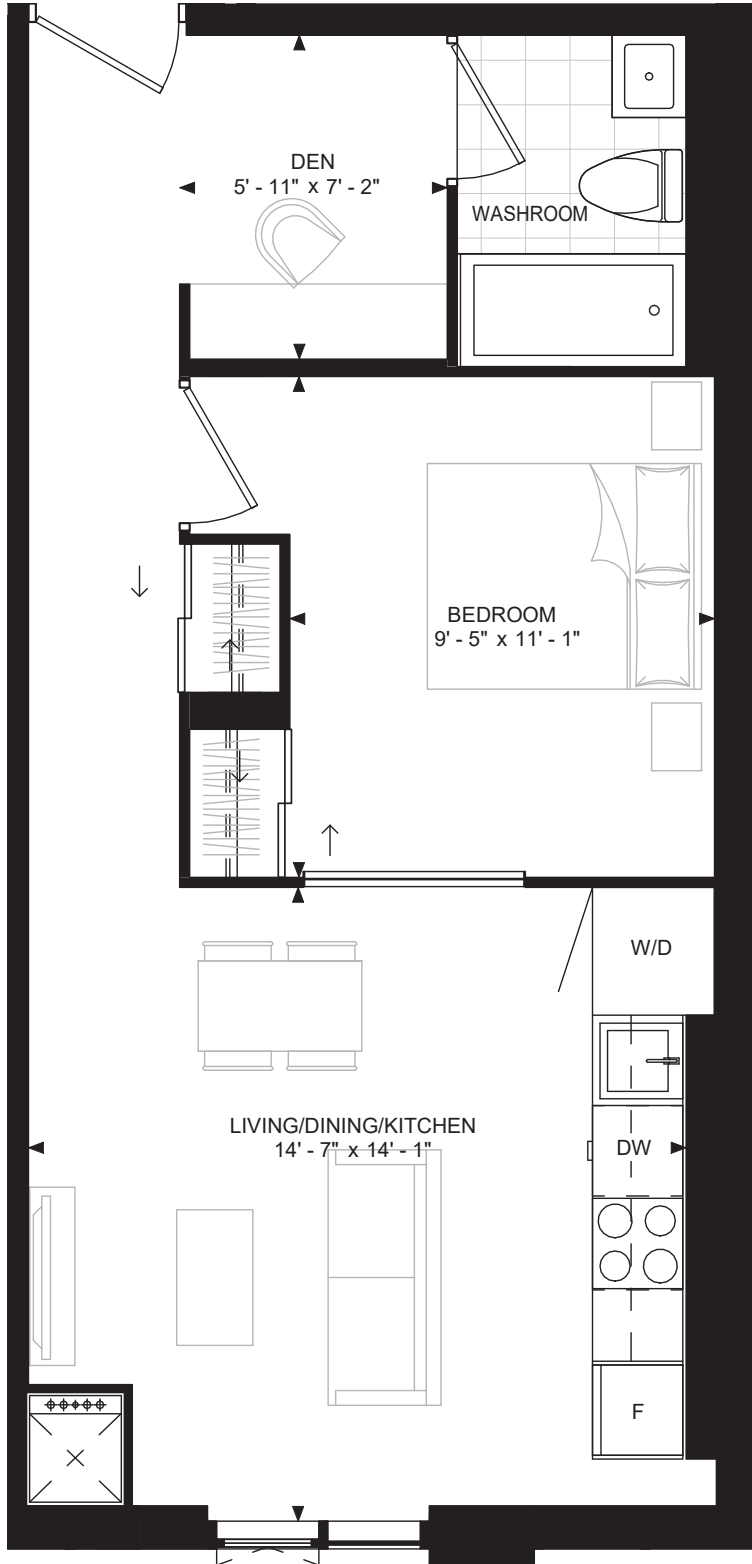

SUITE 1D1-A
SUITE AREA: 578 SF