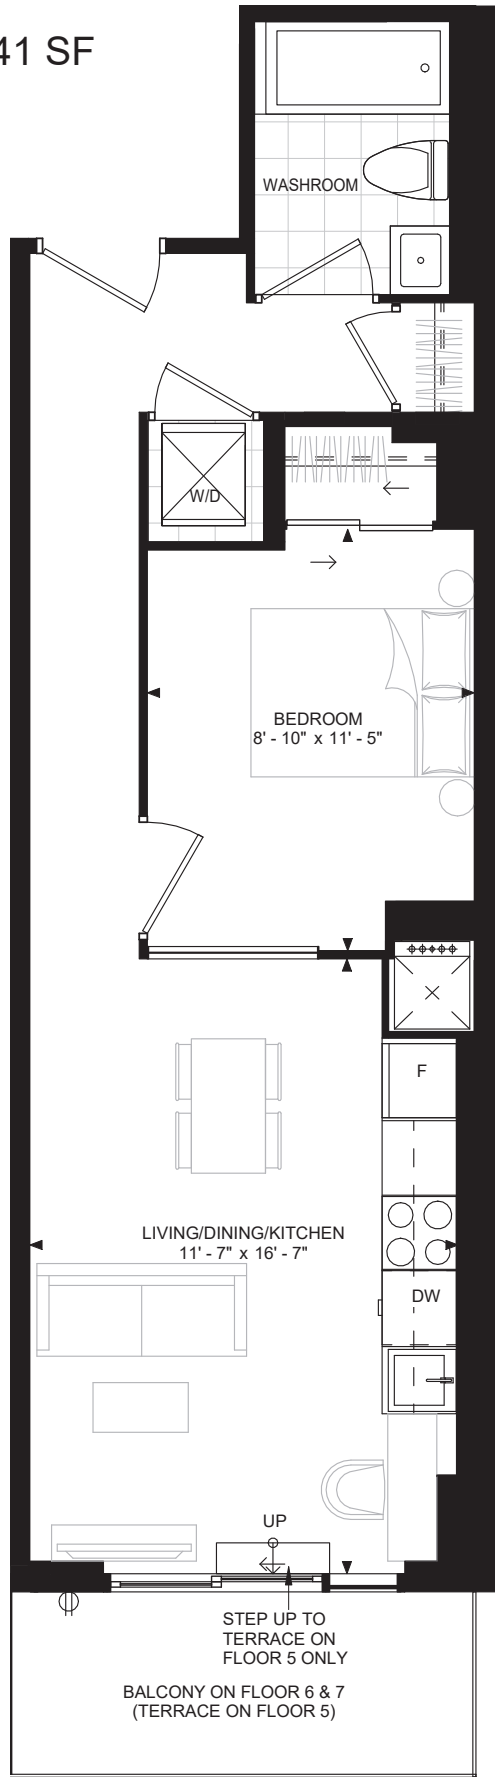

SUITE 1-K
 SUITE AREA: 541 SF

FLOOR 7

FLOOR 6

FLOOR 5