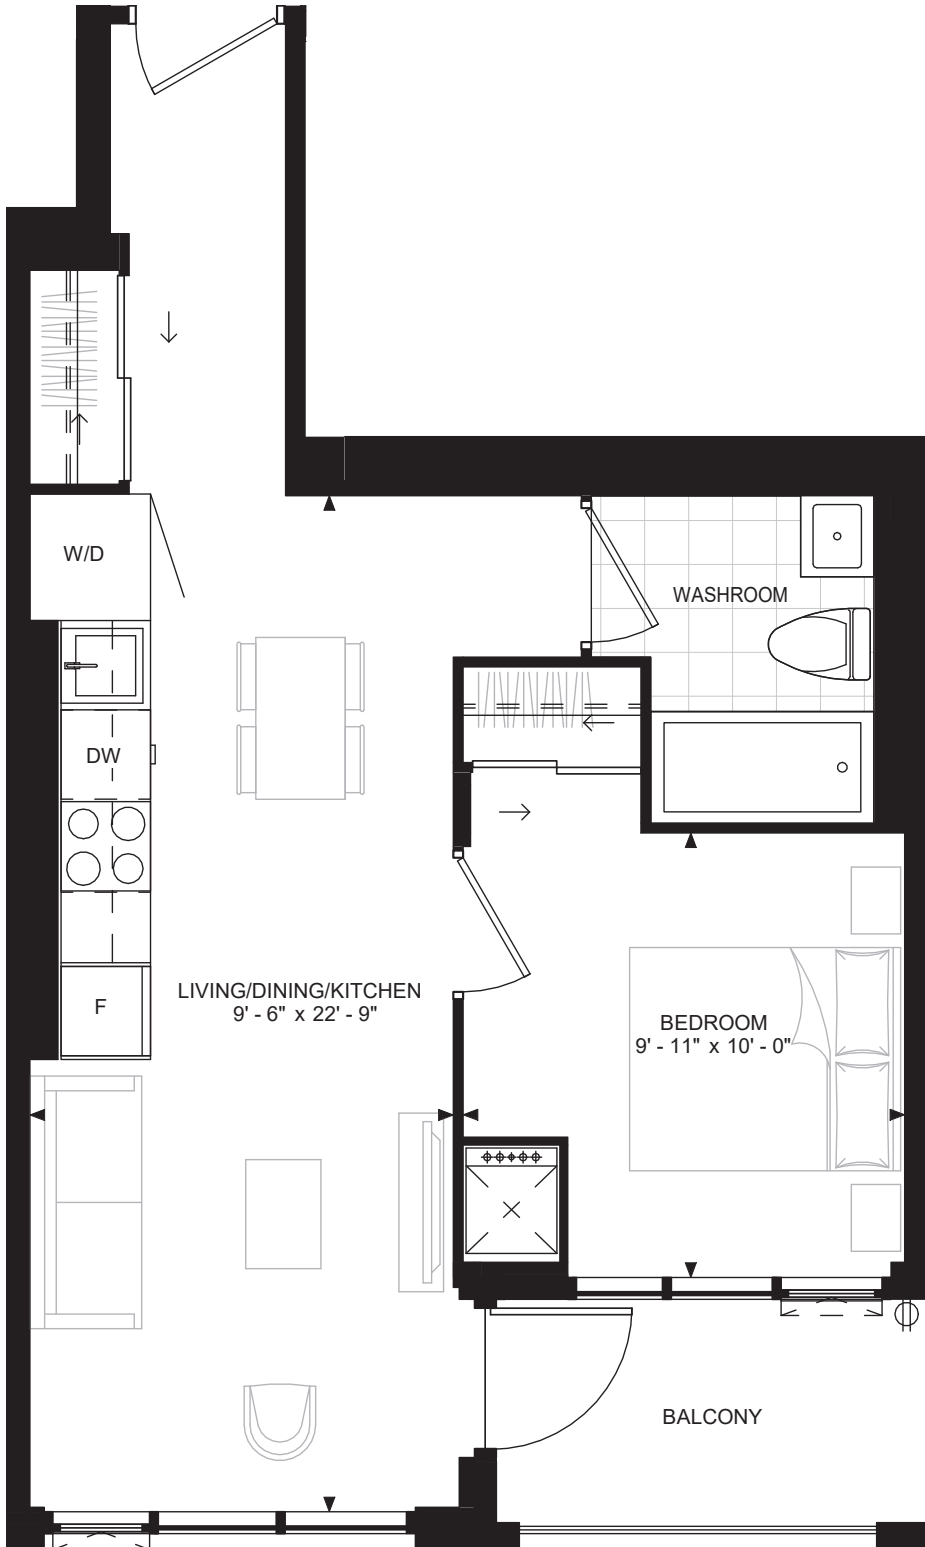

SUITE 1-J  
 SUITE AREA: 535 SF

FLOOR 24

FLOOR 15-23, 25-39

FLOOR 12

FLOOR 11

FLOOR 10