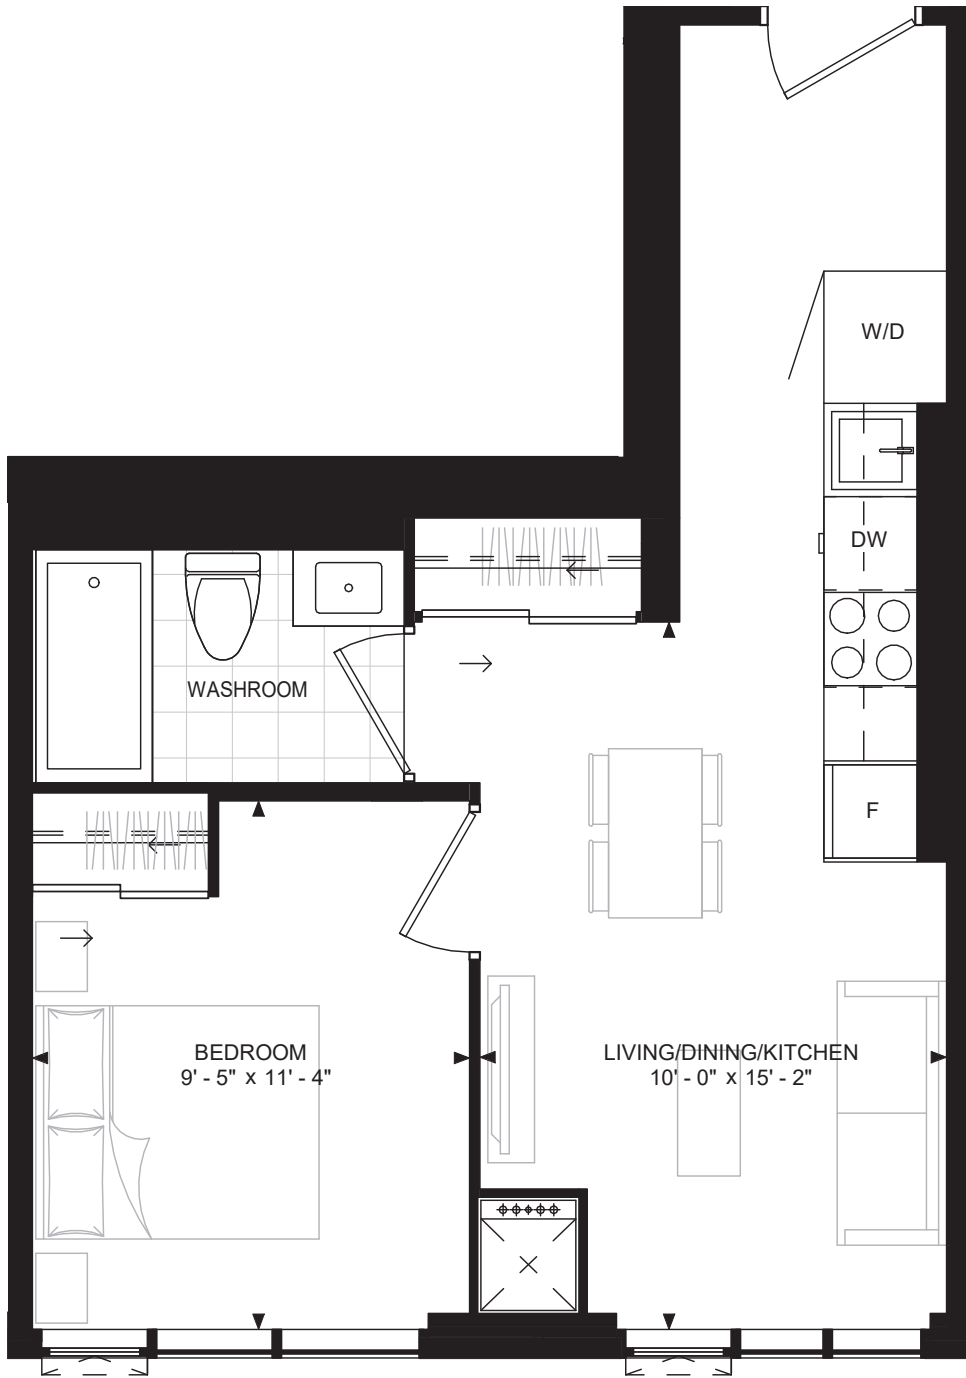

SUITE 1-D
SUITE AREA: 472 SF