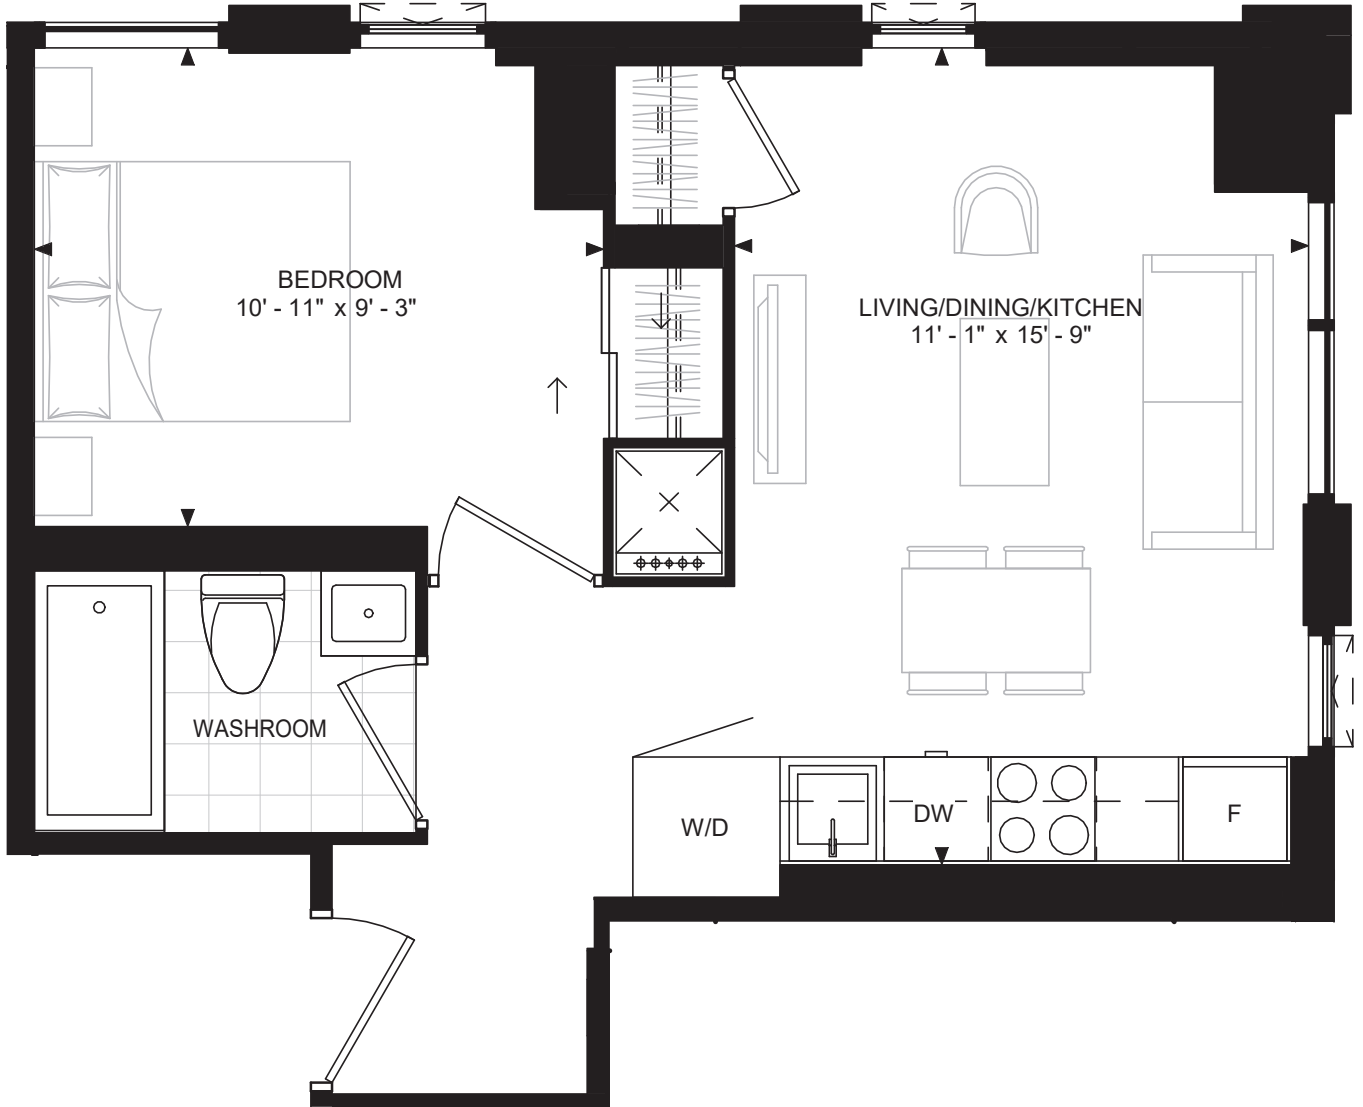

SUITE 1-B
SUITE AREA: 471 SF