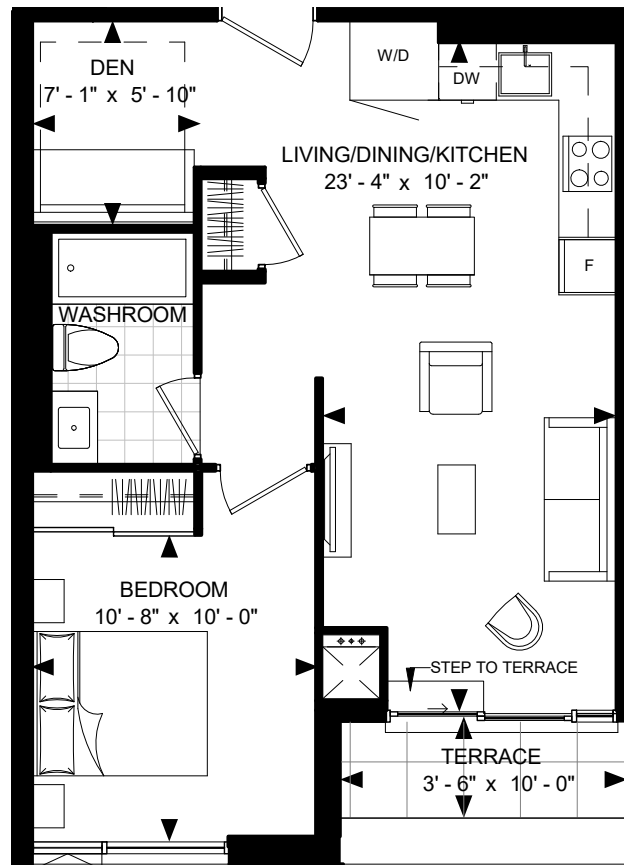

SUITE 1D1-F

BIJOU

FLOOR 2

SUITE 1D1-F
SUITE AREA: 575 SF

Disclaimer : Materials, specifications & floor plans are subject to change without notice. All renderings are artist's conceptions. All floor plans have approximate dimensions. Actual usable floor space may vary from the stated floor area. E.&O.E.

NOT TO SCALE